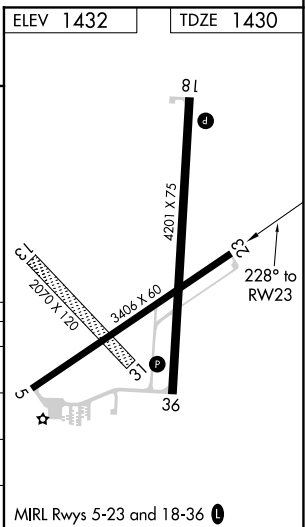

WAAS CH 82523 W23A	APP CRS 228°	Rwy Idg 3406 TDZE 1430 Apt Elev 1432

RNAV (GPS) RWY 23

WAYNE MUNI/STAN MORRIS FIELD (L/G)

RNP APCH.	MISSED APPROACH: Climb to 3400 direct CEKAC and hold.

AWOS-3 120.125	SIOUX CITY APP CON * 124.6 307.0	UNICOM 122.8 (CTAF) ①

CATEGORY	A	B	C	D
LPV DA	1866-1½	436 (500-1½)		NA
LNAV/VNAV DA	1869-1½	439 (500-1½)		NA
LNAV MDA	1940-1	510 (600-1)		NA
CIRCLING	2000-1	568 (600-1)		NA

NC-2, 25 FEB 2021 to 25 MAR 2021

NC-2, 25 FEB 2021 to 25 MAR 2021