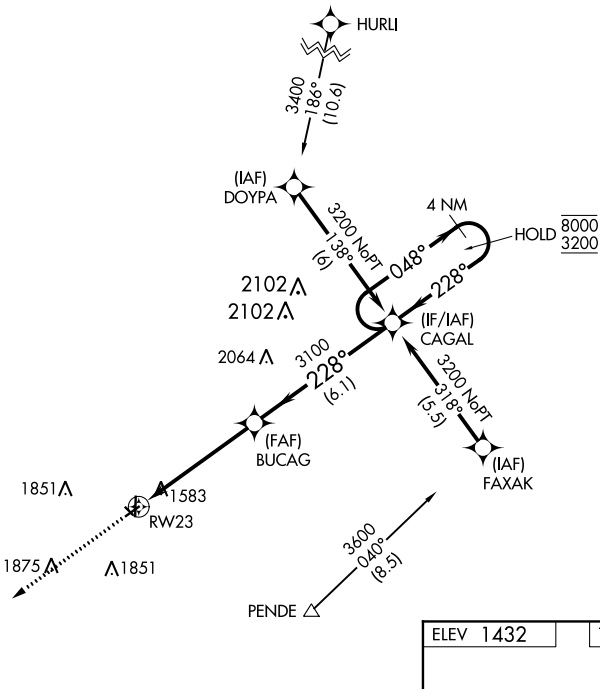

WAAS CH 82523 W23A	APP CRS 228°	Rwy Idg 3406 TDZE 1430 Apt Elev 1432
--	------------------------	---

RNAV (GPS) RWY 23

WAYNE MUNI/STAN MORRIS FIELD (L/G)

RNP APCH.	MISSED APPROACH: Climb to 3400 direct CEKAC and hold.
-----------	---

AWOS-3 120.125	SIOUX CITY APP CON * 124.6 307.0	UNICOM 122.8 (CTAF) ①
--------------------------	--	---------------------------------

CATEGORY	A	B	C	D
LPV DA	1866-1½	436 (500-1½)		NA
LNAV/VNAV DA	1869-1½	439 (500-1½)		NA
LNAV MDA	1940-1	510 (600-1)		NA
CIRCLING	2000-1	568 (600-1)		NA

NC-2, 25 FEB 2021 to 25 MAR 2021

NC-2, 25 FEB 2021 to 25 MAR 2021