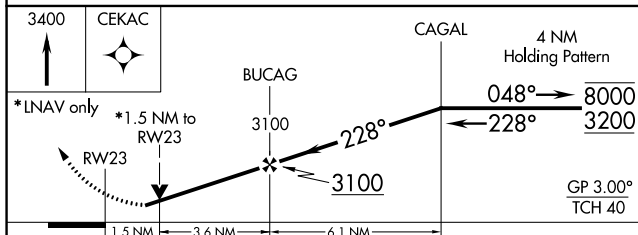

WAAS CH 82523 W23A	APP CRS 228°	Rwy Idg 3406 TDZE 1430 Apt Elev 1432
--	------------------------	---

RNAV (GPS) RWY 23

WAYNE MUNI/STAN MORRIS FIELD (L/G)

RNP APCH.	MISSED APPROACH: Climb to 3400 direct CEKAC and hold.
-----------	---

AWOS-3 120.125	SIOUX CITY APP CON * 124.6 307.0	UNICOM 122.8 (CTAF) ①
--------------------------	--	---------------------------------

CATEGORY	A	B	C	D
LPV DA	1866-1½	436 (500-1½)		NA
LNAV/VNAV DA	1869-1½	439 (500-1½)		NA
LNAV MDA	1940-1	510 (600-1)		NA
CIRCLING	2000-1	568 (600-1)		NA