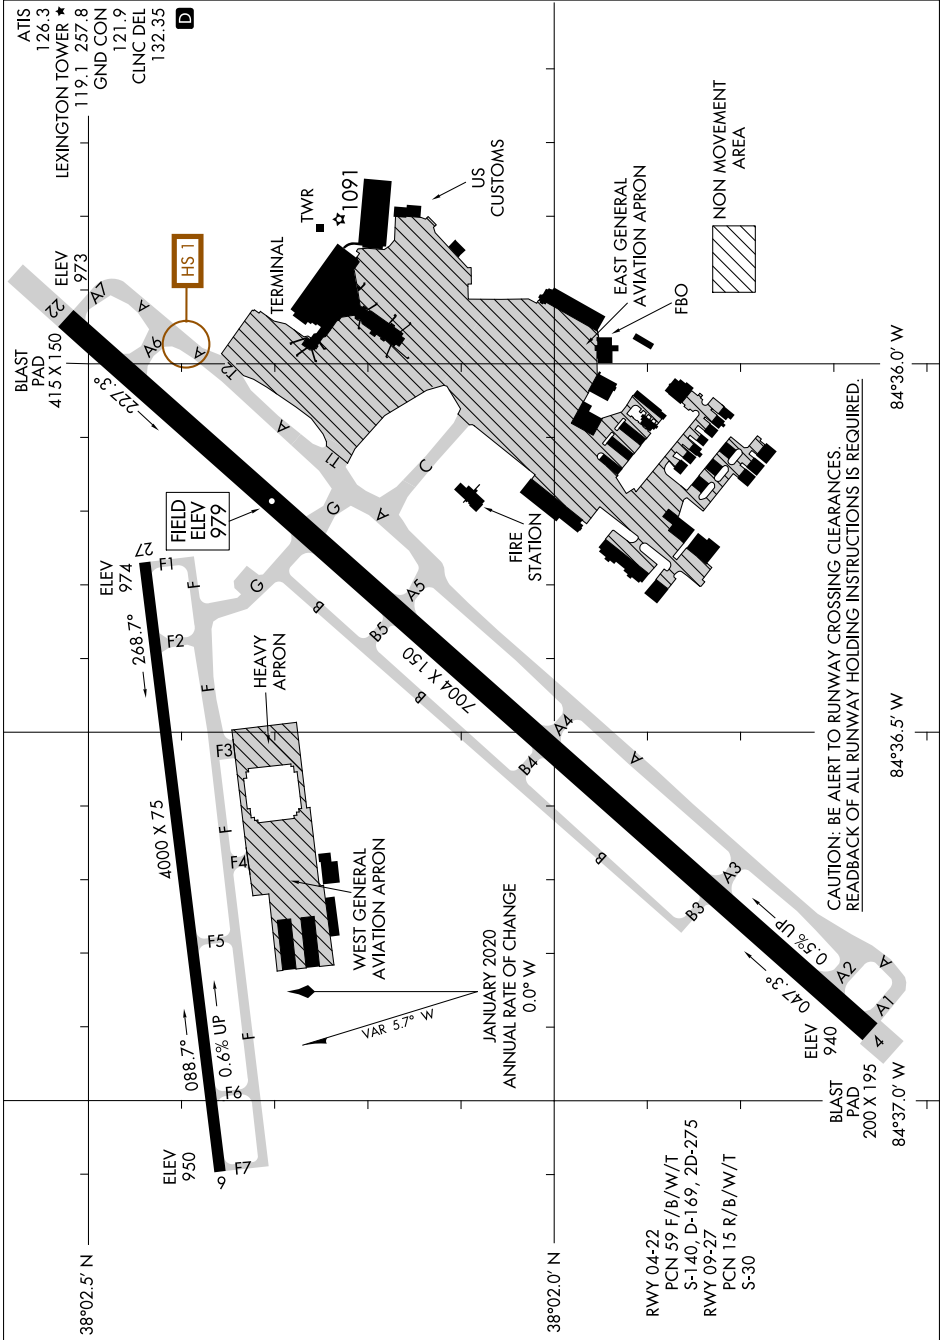

# AIRPORT DIAGRAM

AL-697 (FAA)

BLUE GRASS (LEX)  
LEXINGTON, KENTUCKY

SE-1, 25 FEB 2021 to 25 MAR 2021

SE-1, 25 FEB 2021 to 25 MAR 2021

# AIRPORT DIAGRAM

LEXINGTON, KENTUCKY  
BLUE GRASS (LEX)