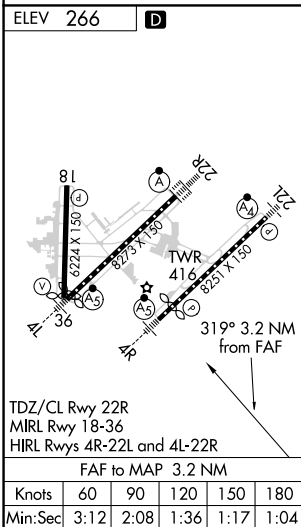

VORTAC LIT 113.9 Chan 86	APP CRS 319°	Rwy Idg TDZE Apt Elev	N/A N/A 266
--	------------------------	-----------------------------	--

BILL AND HILLARY CLINTON NATIONAL/ADAMS FIELD (LIT)

VOR-A

		MISSED APPROACH: Climbing left turn to 3500 on LIT R-303 to ROLAN INT and hold.		
--	--	---	--	--

D-ATIS 125.65	LITTLE ROCK APP CON 135.4 353.6	ADAMS TOWER 118.7 257.8	GND CON 121.9 339.8	CLNC DEL 118.95
-------------------------	---	-----------------------------------	-------------------------------	---------------------------

CATEGORY	A	B	C	D
C CIRCLING	820-1 554 (600-1)	1000-1 734 (800-1)	1180-2¾ 914 (1000-2¾)	1180-3 914 (1000-3)

SC-1, 25 FEB 2021 to 25 MAR 2021

SC-1, 25 FEB 2021 to 25 MAR 2021