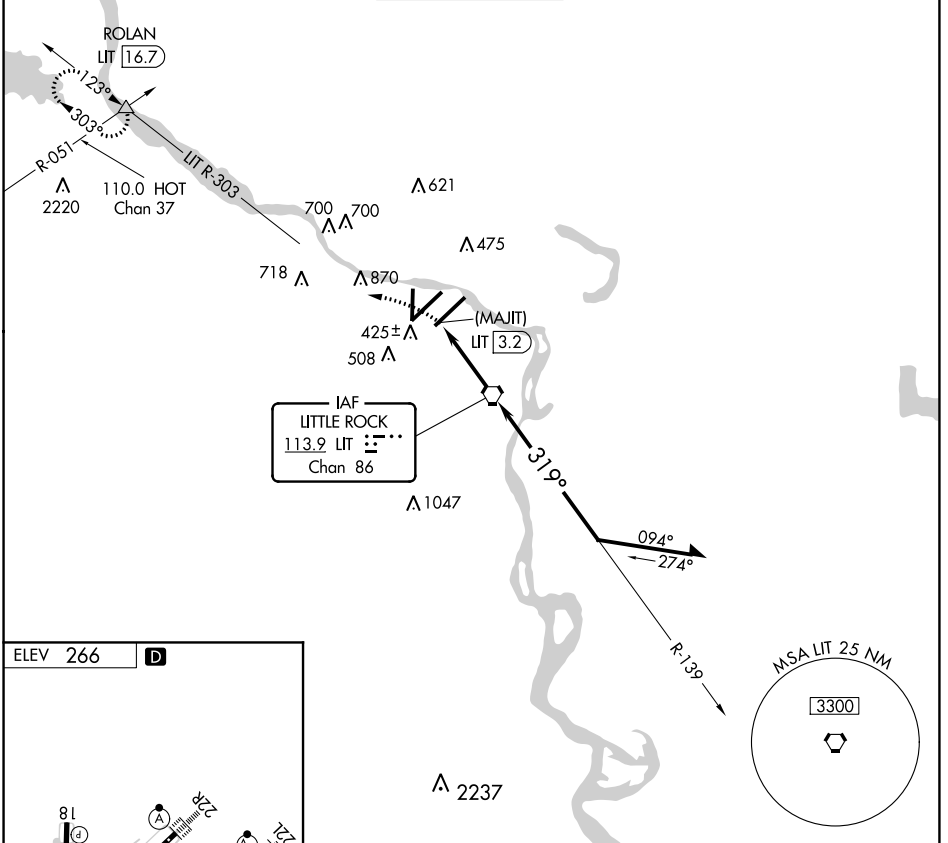

VORTAC LIT 113.9 Chan 86	APP CRS 319°	Rwy Idg TDZE Apt Elev	N/A N/A 266
--	------------------------	-----------------------------	--

BILL AND HILLARY CLINTON NATIONAL/ADAMS FIELD (LIT)

VOR-A

		MISSED APPROACH: Climbing left turn to 3500 on LIT R-303 to ROLAN INT and hold.		
--	--	---	--	--

D-ATIS 125.65	LITTLE ROCK APP CON 135.4 353.6	ADAMS TOWER 118.7 257.8	GND CON 121.9 339.8	CLNC DEL 118.95
-------------------------	---	-----------------------------------	-------------------------------	---------------------------

CATEGORY	A	B	C	D
C CIRCLING	820-1 554 (600-1)	1000-1 734 (800-1)	1180-2¾ 914 (1000-2¾)	1180-3 914 (1000-3)

SC-1, 25 FEB 2021 to 25 MAR 2021

SC-1, 25 FEB 2021 to 25 MAR 2021