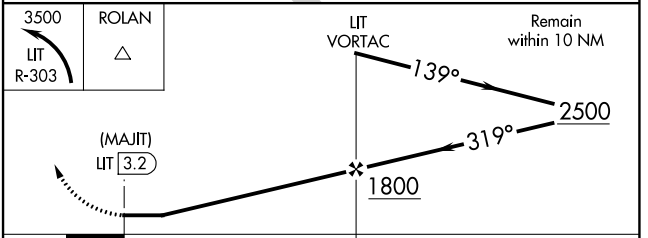

VORTAC LIT 113.9 Chan 86	APP CRS 319°	Rwy Idg TDZE Apt Elev	N/A N/A 266
--	------------------------	-----------------------------	--

BILL AND HILLARY CLINTON NATIONAL/ADAMS FIELD (LIT)

VOR-A

		MISSED APPROACH: Climbing left turn to 3500 on LIT R-303 to ROLAN INT and hold.		
--	--	---	--	--

D-ATIS 125.65	LITTLE ROCK APP CON 135.4 353.6	ADAMS TOWER 118.7 257.8	GND CON 121.9 339.8	CLNC DEL 118.95
-------------------------	---	-----------------------------------	-------------------------------	---------------------------

CATEGORY	A	B	C	D
C CIRCLING	820-1 554 (600-1)	1000-1 734 (800-1)	1180-2¾ 914 (1000-2¾)	1180-3 914 (1000-3)

SC-1, 25 FEB 2021 to 25 MAR 2021

SC-1, 25 FEB 2021 to 25 MAR 2021