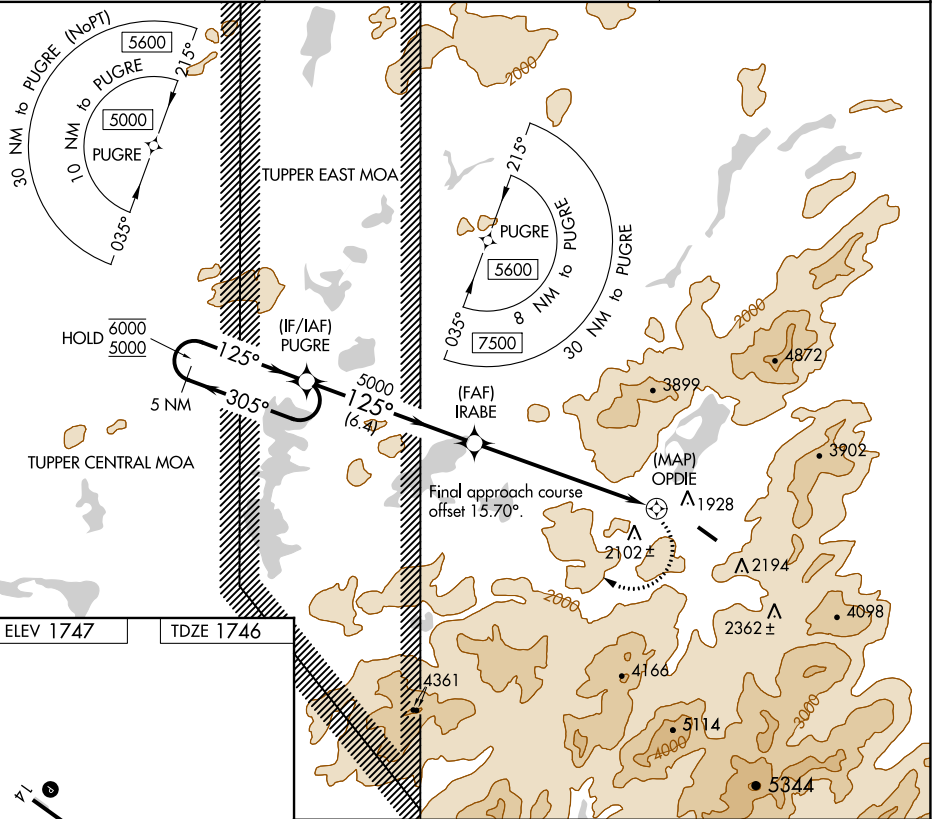

APP CRS 125°
Rwy ldg 4196
TDZE 1746
Apt Elev 1747

RNAV (GPS) RWY 14

LAKE PLACID (LKP)

RNP APCH.

- ▼ Rwy 14 helicopter visibility reduction below 1 SM NA.
- ▲ NA Use Saranac Lake altimeter setting.
- ❄ -32°C Procedure NA at night.

MISSED APPROACH: Climbing right turn to 5000 direct PUGRE and hold.

SLK ASOS
124.175

BOSTON CENTER
120.35 342.25

UNICOM
122.8 (CTAF) **0**

ELEV 1747

TDZE 1746

MIRL Rwy 14-32 **0**

NE-2, 25 FEB 2021 to 25 MAR 2021

NE-2, 25 FEB 2021 to 25 MAR 2021