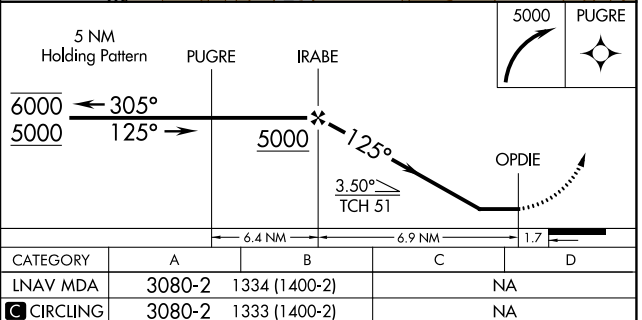

MISSED APPROACH: Climbing right turn to 5000 direct PUGRE and hold.

SLK ASOS
124.175

BOSTON CENTER
120.35 342.25

UNICOM
122.8 (CTAF) **0**

ELEV 1747

TDZE 1746

MIRL Rwy 14-32 **0**

NE-2, 25 FEB 2021 to 25 MAR 2021