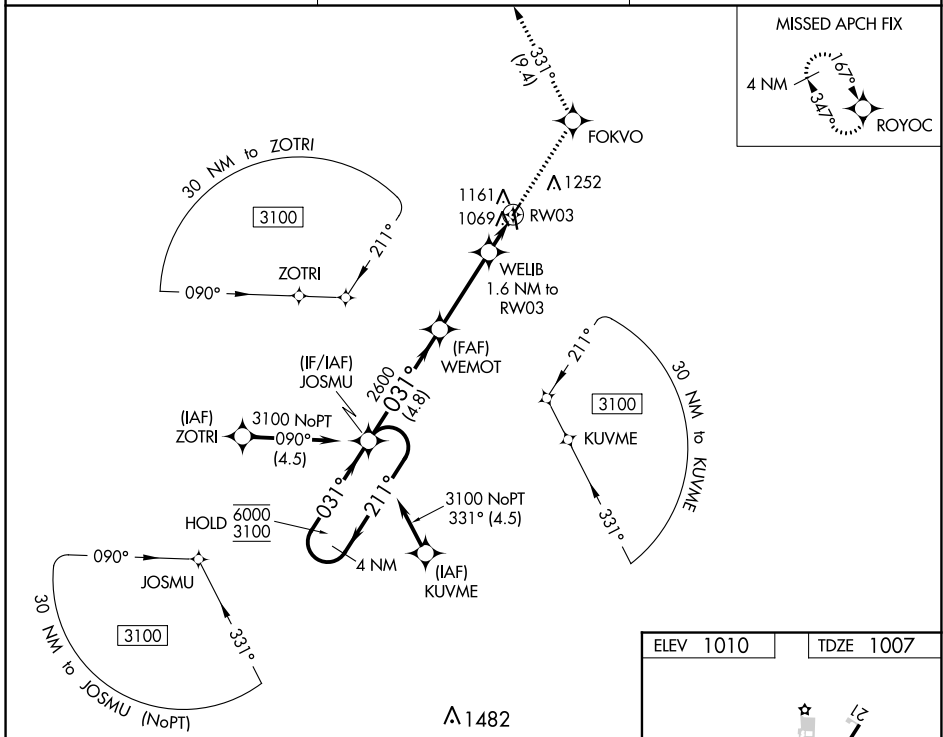

WAAS CH 45536 W03A	APP CRS 031°	Rwy Idg 2900 TDZE 1007 Apt Elev 1010
--	------------------------	---

RNAV (GPS) RWY 3

LAMAR MUNI (LLU)

RNP APCH.	MISSED APPROACH: Climb to 3100 direct FOKVO and on track 331° to ROYOC and hold.
<p>▼ Circling Rwy 21 NA at night. Use Joplin altimeter setting.</p> <p>▲ NA Rwy 3 helicopter visibility reduction below ¼ SM NA.</p>	

JLN ASOS 120.85	KANSAS CITY CENTER 128.6 282.325	CTAF 122.9
---------------------------	--	----------------------

CATEGORY	A	B	C	D
LP MDA	1380-1	373 (400-1)	NA	
LNAV MDA	1480-1	473 (500-1)	NA	
◼ CIRCLING	1520-1 510 (600-1)	1620-1 610 (700-1)	NA	

NC-3, 25 FEB 2021 to 25 MAR 2021

NC-3, 25 FEB 2021 to 25 MAR 2021