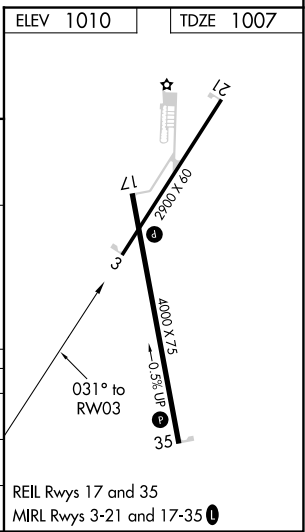

WAAS CH 45536 W03A	APP CRS 031°	Rwy Idg 2900 TDZE 1007 Apt Elev 1010
--	------------------------	---

RNAV (GPS) RWY 3

LAMAR MUNI (LLU)

RNP APCH.	MISSED APPROACH: Climb to 3100 direct FOKVO and on track 331° to ROYOC and hold.
<p>▼ Circling Rwy 21 NA at night. Use Joplin altimeter setting.</p> <p>▲ NA Rwy 3 helicopter visibility reduction below ¼ SM NA.</p>	

JLN ASOS 120.85	KANSAS CITY CENTER 128.6 282.325	CTAF 122.9
---------------------------	--	----------------------

CATEGORY	A	B	C	D
LP MDA	1380-1	373 (400-1)	NA	
LNAV MDA	1480-1	473 (500-1)	NA	
◼ CIRCLING	1520-1 510 (600-1)	1620-1 610 (700-1)	NA	