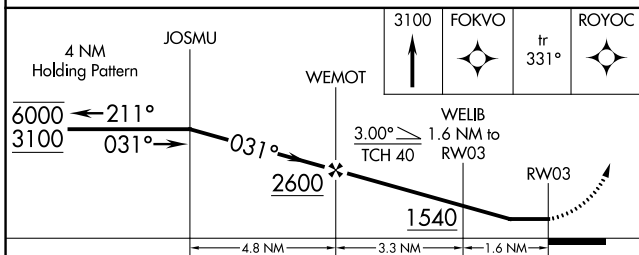

WAAS CH 45536 W03A	APP CRS 031°	Rwy Idg 2900 TDZE 1007 Apt Elev 1010
--	------------------------	---

RNAV (GPS) RWY 3

LAMAR MUNI (LLU)

RNP APCH.	MISSED APPROACH: Climb to 3100 direct FOKVO and on track 331° to ROYOC and hold.
<p>▼ Circling Rwy 21 NA at night. Use Joplin altimeter setting.</p> <p>▲ NA Rwy 3 helicopter visibility reduction below ¼ SM NA.</p>	

JLN ASOS 120.85	KANSAS CITY CENTER 128.6 282.325	CTAF 122.9
---------------------------	--	----------------------

CATEGORY	A	B	C	D
LP MDA	1380-1	373 (400-1)	NA	
LNAV MDA	1480-1	473 (500-1)	NA	
◼ CIRCLING	1520-1 510 (600-1)	1620-1 610 (700-1)	NA	