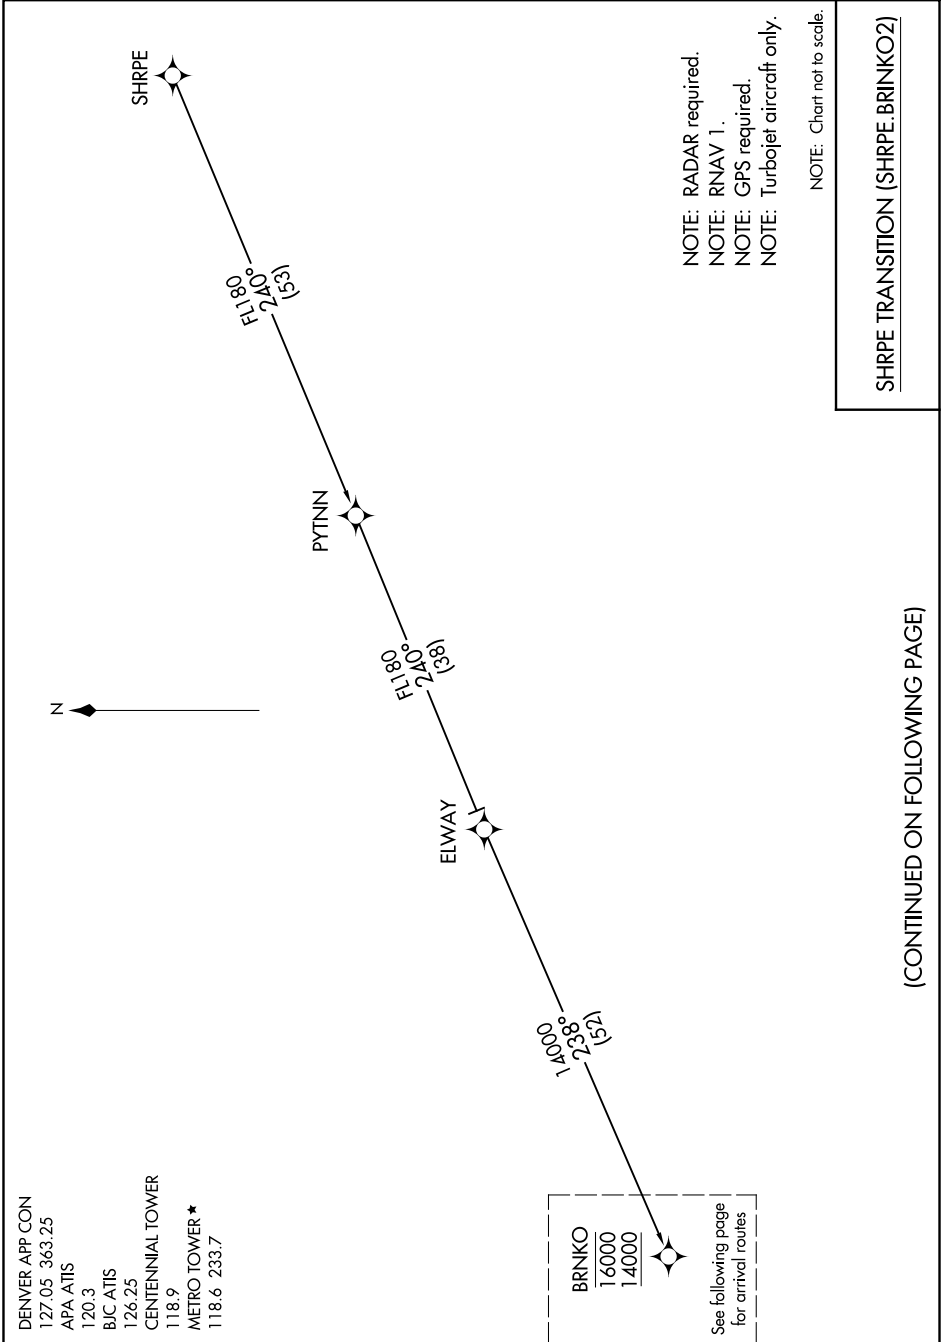

BRNKO TWO ARRIVAL (RNAV) Transition Routes

DENVER, COLORADO

SW-1, 25 FEB 2021 to 25 MAR 2021

- DENVER APP CON
127.05 363.25
- APA ATIS
120.3
- BJC ATIS
126.25
- CENTENNIAL TOWER
118.9
- METRO TOWER *
118.6 233.7

BRNKO
16000
14000

See following page
for arrival routes

SHRPE TRANSITION (SHRPE.BRNKO2)

NOTE: Chart not to scale.

NOTE: RADAR required.

NOTE: RNAV 1.

NOTE: GPS required.

NOTE: Turbopjet aircraft only.

(CONTINUED ON FOLLOWING PAGE)

SW-1, 25 FEB 2021 to 25 MAR 2021

BRNKO TWO ARRIVAL (RNAV) Transition Routes

DENVER, COLORADO