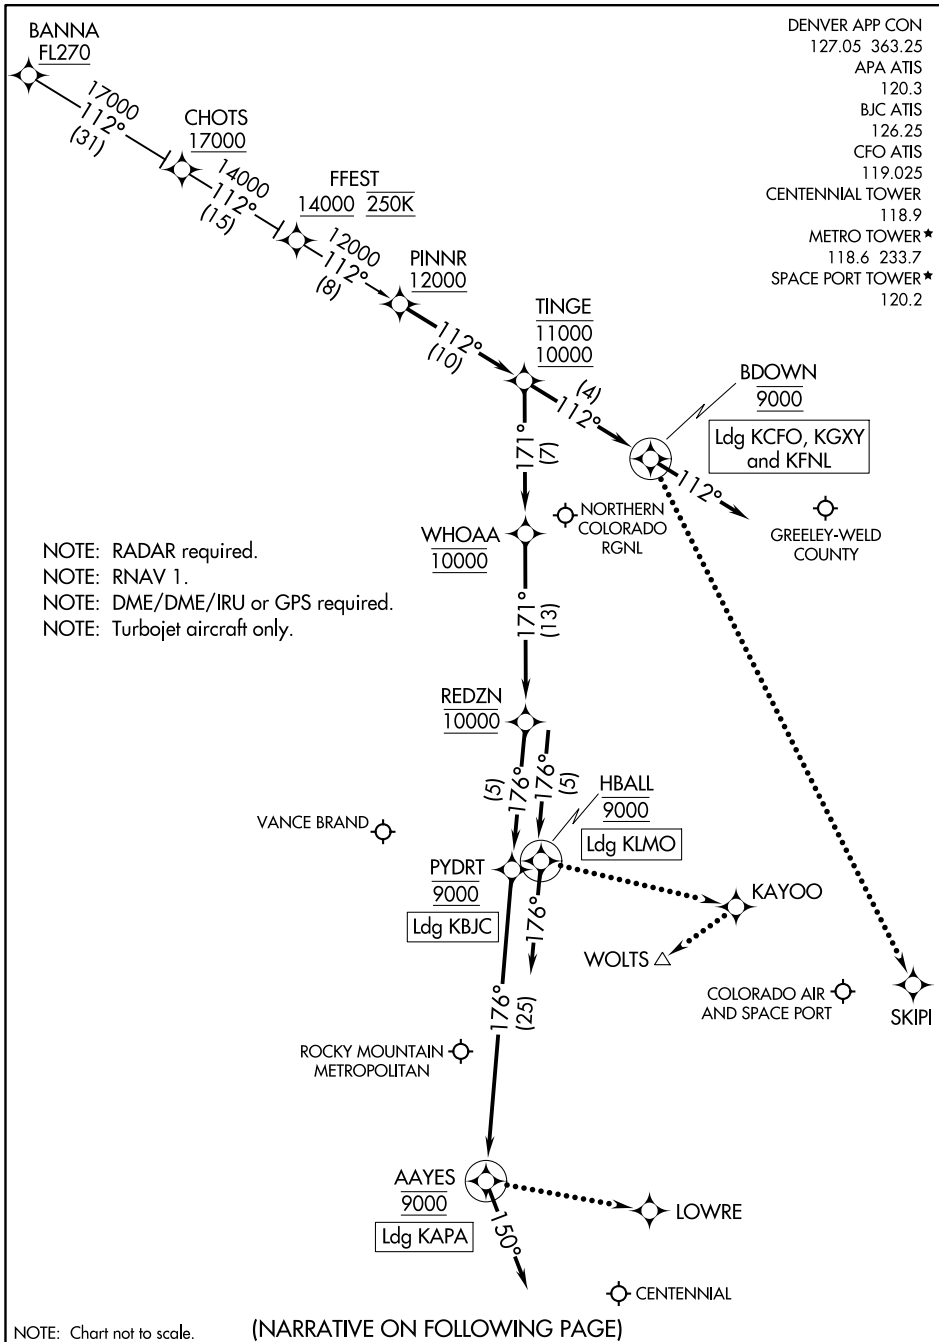

PINNR THREE ARRIVAL(RNAV)

AL-5715 (FAA)

DENVER, COLORADO

- DENVER APP CON 127.05 363.25
- APA ATIS 120.3
- BJC ATIS 126.25
- CFO ATIS 119.025
- CENTENNIAL TOWER 118.9
- METRO TOWER* 118.6 233.7
- SPACE PORT TOWER* 120.2

NOTE: RADAR required.
 NOTE: RNAV 1.
 NOTE: DME/DME/IRU or GPS required.
 NOTE: Turbojet aircraft only.

SW-1, 25 FEB 2021 to 25 MAR 2021

SW-1, 25 FEB 2021 to 25 MAR 2021

NOTE: Chart not to scale.

(NARRATIVE ON FOLLOWING PAGE)

PINNR THREE ARRIVAL(RNAV)

DENVER, COLORADO