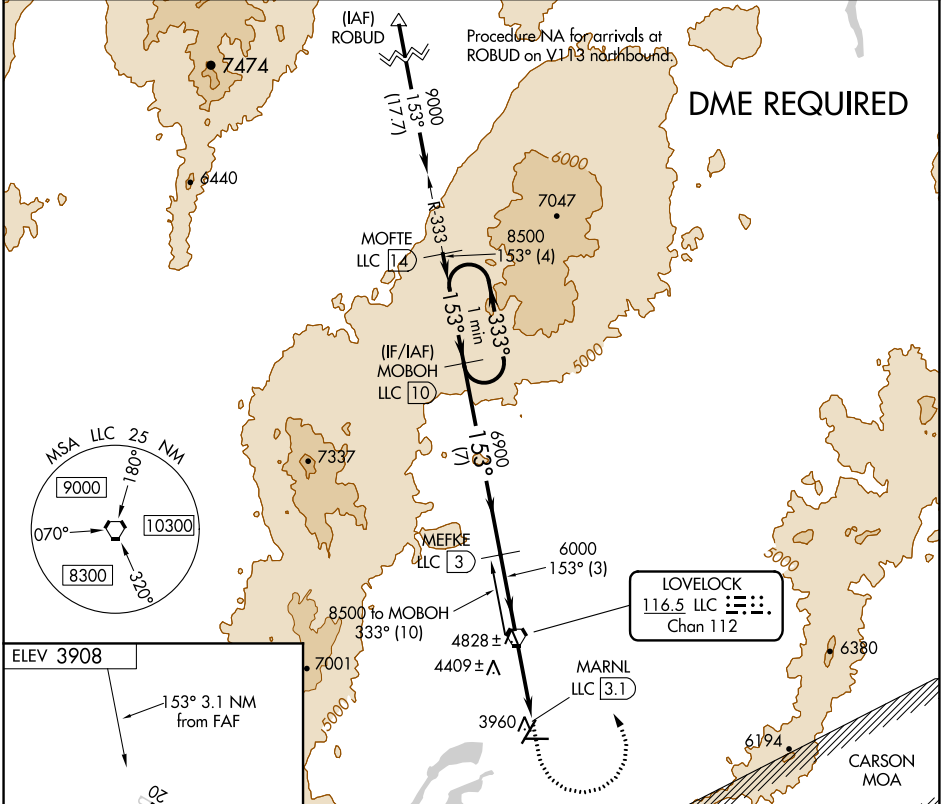

VORTAC LLC 116.5 Chan 112	APP CRS 153°	Rwy Idg TDZE Apt Elev 3908	N/A N/A 3908
---	------------------------	--	---

VOR-A

DERBY FIELD (LOL)

⚠ Circling NA northwest of Rwy 2-20. DME required.

MISSED APPROACH: Climb to 5500 then climbing left turn to 9200 direct LLC VORTAC and on LLC VORTAC R-333 to MOBOH/LLC 10 DME and hold, continue climb-in-hold to 9200.

ASOS 120.675	OAKLAND CENTER 128.8 285.5	UNICOM 122.8 (CTAF)
------------------------	--------------------------------------	-------------------------------

CATEGORY	A	B	C	D
C CIRCLING	4800-1¼	892 (900-1¼)	4800-2¾ 892 (900-2¾)	4860-3 952 (1000-3)

SW-4, 25 FEB 2021 to 25 MAR 2021

SW-4, 25 FEB 2021 to 25 MAR 2021