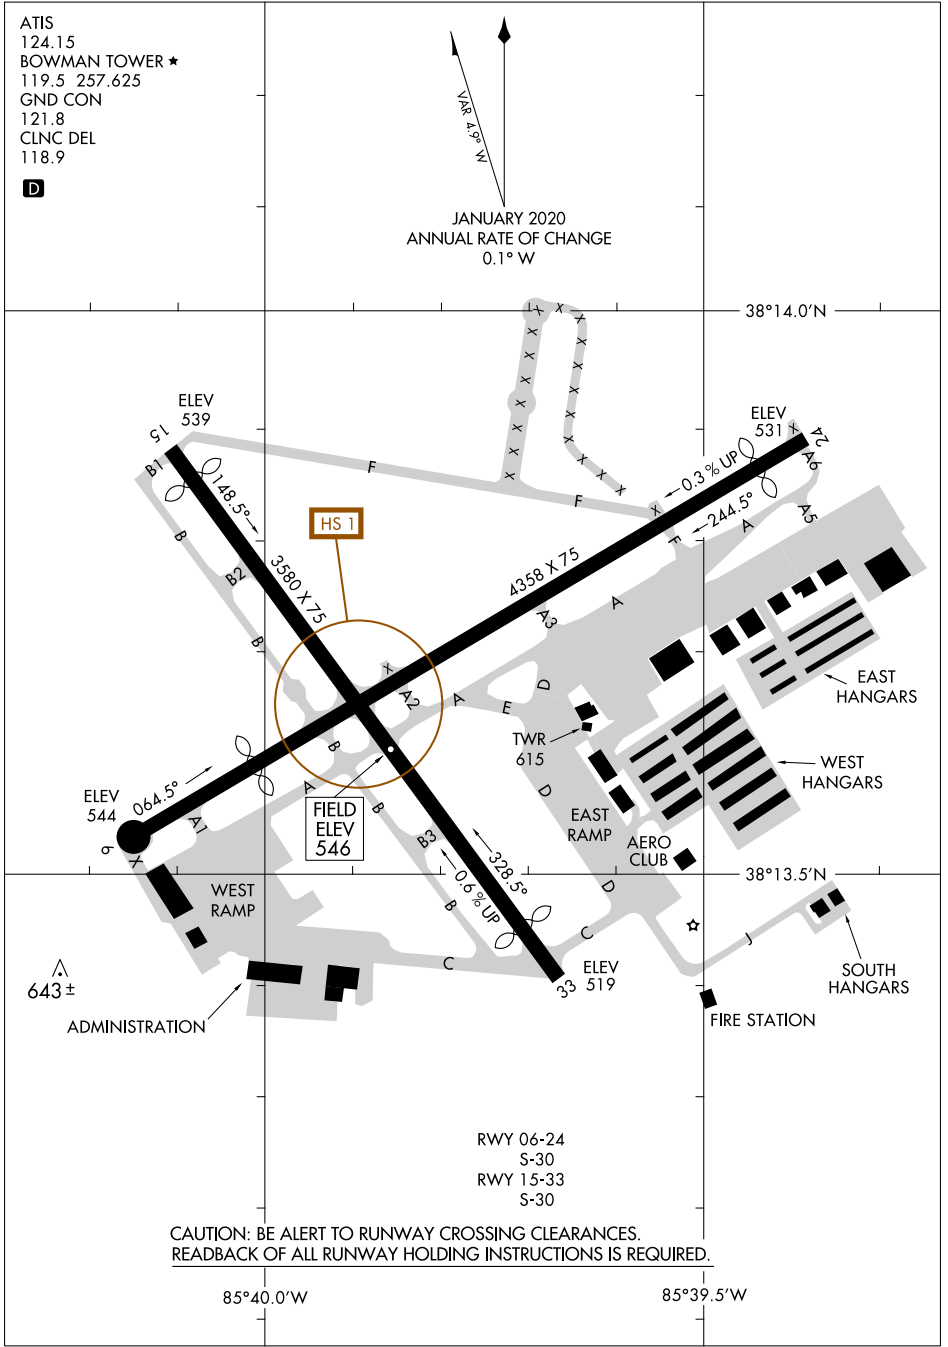

# AIRPORT DIAGRAM

BOWMAN FIELD (LOU)  
LOUISVILLE, KENTUCKY

AL-238 (FAA)

ATIS  
 124.15  
 BOWMAN TOWER ★  
 119.5 257.625  
 GND CON  
 121.8  
 CLNC DEL  
 118.9

SE-1, 25 FEB 2021 to 25 MAR 2021

SE-1, 25 FEB 2021 to 25 MAR 2021

CAUTION: BE ALERT TO RUNWAY CROSSING CLEARANCES.  
 READBACK OF ALL RUNWAY HOLDING INSTRUCTIONS IS REQUIRED.

# AIRPORT DIAGRAM

LOUISVILLE, KENTUCKY  
BOWMAN FIELD (LOU)