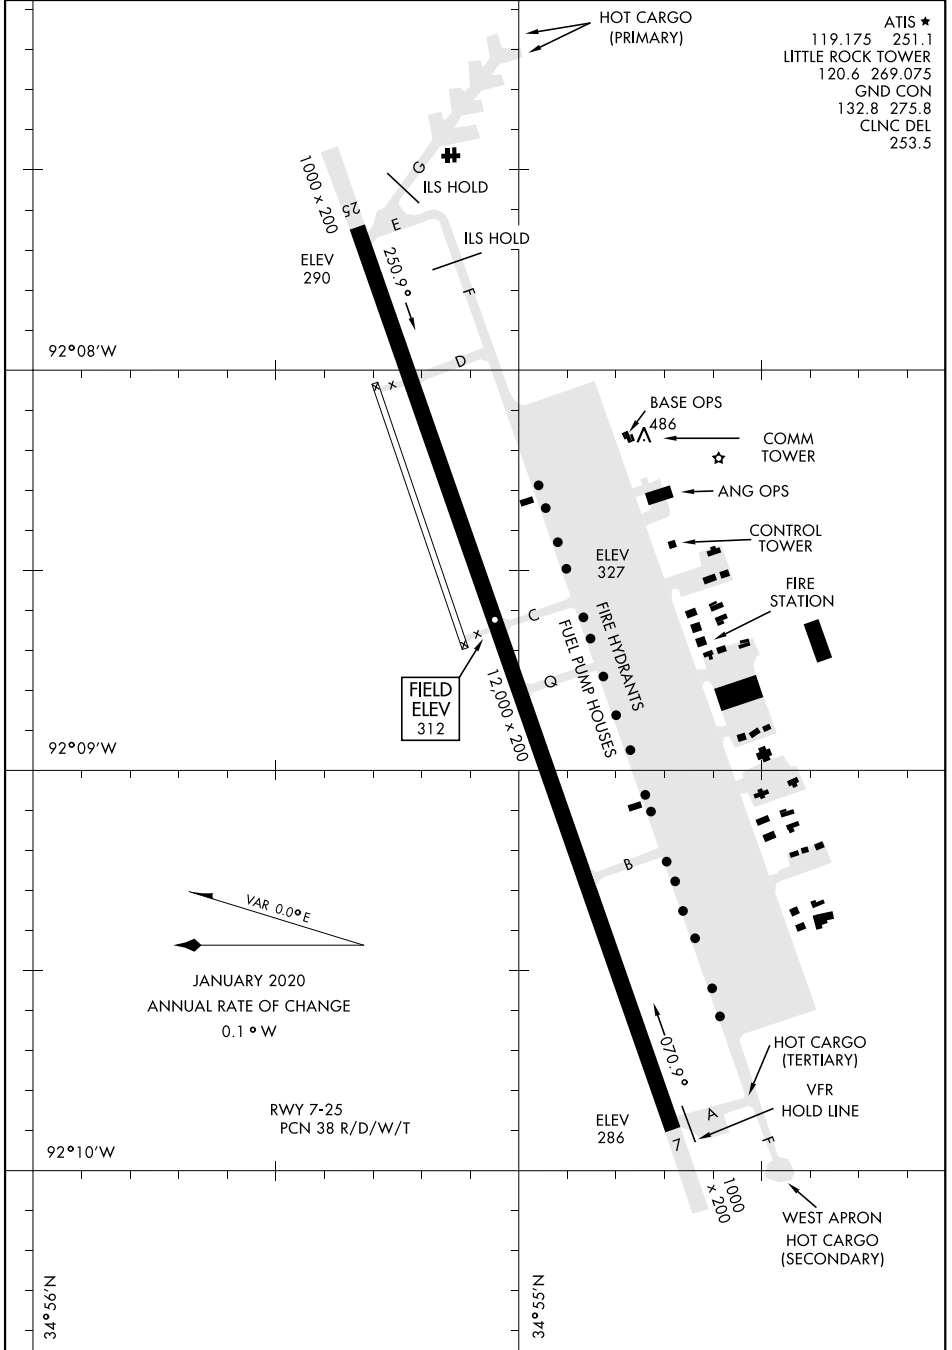

# AIRPORT DIAGRAM

AFD-738 [USAF]

LITTLE ROCK AFB (KLRF)

JACKSONVILLE, ARKANSAS

ATIS ★ 119.175 251.1  
 LITTLE ROCK TOWER 120.6 269.075  
 GND CON 132.8 275.8  
 CLNC DEL 253.5

SC-1, 25 FEB 2021 to 25 MAR 2021

SC-1, 25 FEB 2021 to 25 MAR 2021

VAR 0.0°E  
 JANUARY 2020  
 ANNUAL RATE OF CHANGE  
 0.1°W

RWY 7-25  
 PCN 38 R/D/W/T

# AIRPORT DIAGRAM

JACKSONVILLE, ARKANSAS

LITTLE ROCK AFB (KLRF)