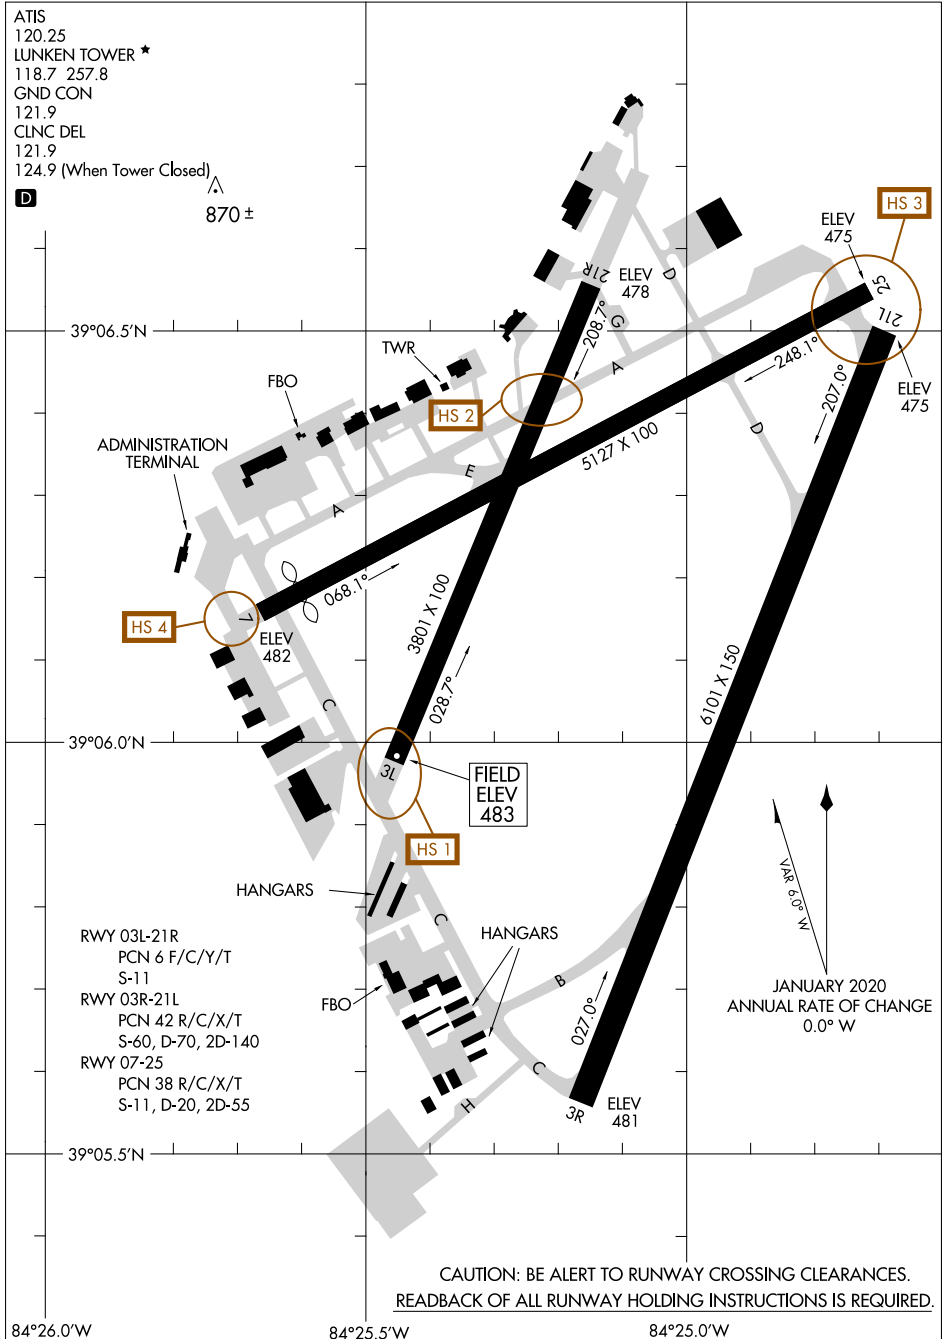

20086 **AIRPORT DIAGRAM** CINCINNATI MUNI AIRPORT-LUNKEN FIELD (LUK) CINCINNATI, OHIO

AL-83 (FAA)

EC-2, 25 FEB 2021 to 25 MAR 2021

EC-2, 25 FEB 2021 to 25 MAR 2021