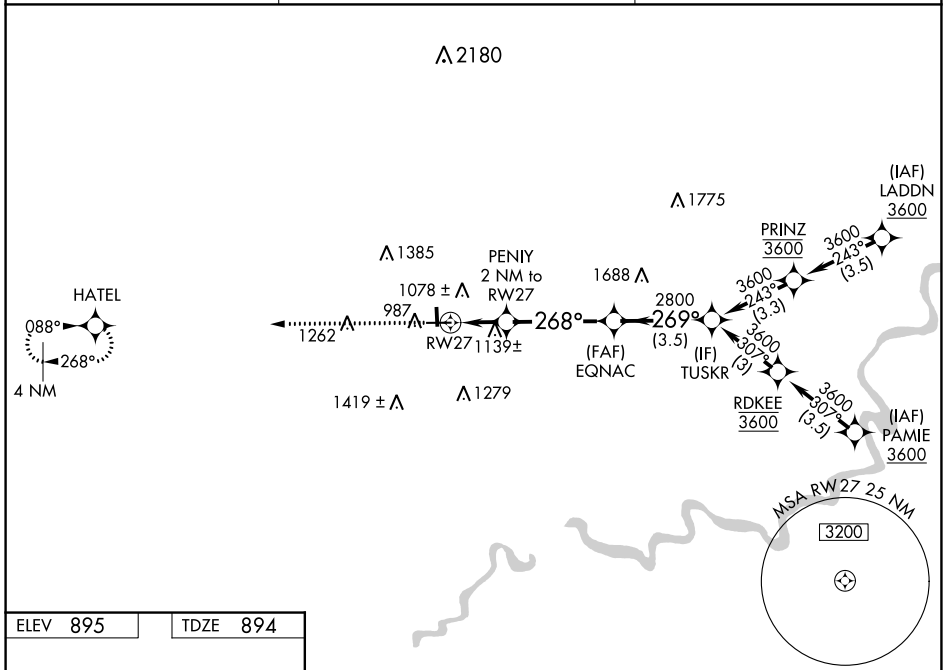

WAAS CH 97604 W27A	APP CRS 268°	Rwy Idg TDZE Apt Elev	5074 894 895
--	------------------------	-----------------------------	---

RNAV (GPS) RWY 27

MENOMONIE MUNI-SCORE FIELD (LUM)

RNP APCH.		<p>⚠ Circling Rwy 18, 36 NA at night. For uncompensated Baro-VNAV systems, LNAV/VNAV NA below -16°C or above 54°C.</p>		<p>MISSED APPROACH: Climb to 2800 direct HATEL and hold.</p>	
<p>AWOS-3 118.025</p>		<p>MINNEAPOLIS CENTER 125.3 335.6</p>		<p>UNICOM 122.7 (CTAF) 0</p>	

2800 HATEL	PENIY 2 NM to RW27		EQNAC 2800	TUSKR 3600
*LNAV only	*1.5 NM to RW27	*1560	2800	GP 3.00° TCH 45
	1.5 NM	0.5	3.9 NM	3.5 NM
CATEGORY	A	B	C	D
LPV DA	1144-3/4		250 (300-3/4)	NA
LNAV/VNAV DA	1470-15/8		576 (600-15/8)	NA
LNAV MDA	1400-1	506 (600-1)	1400-13/8 506 (600-13/8)	NA
C CIRCLING	1420-1 525 (600-1)	1800-11/4 905 (1000-11/4)	1820-23/4 925 (1000-23/4)	NA

EC-3, 25 FEB 2021 to 25 MAR 2021

EC-3, 25 FEB 2021 to 25 MAR 2021