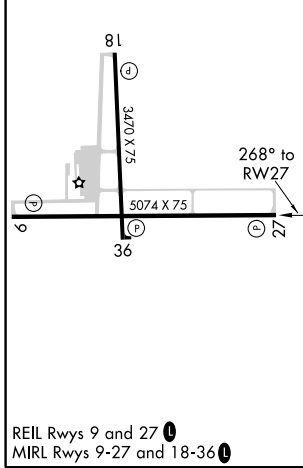

WAAS CH 97604 W27A	APP CRS 268°	Rwy Idg TDZE Apt Elev	5074 894 895
--	------------------------	-----------------------------	---

RNAV (GPS) RWY 27

MENOMONIE MUNI-SCORE FIELD (LUM)

RNP APCH.		<p>⚠ Circling Rwy 18, 36 NA at night. For uncompensated Baro-VNAV systems, LNAV/VNAV NA below -16°C or above 54°C.</p>		<p>MISSED APPROACH: Climb to 2800 direct HATEL and hold.</p>	
<p>AWOS-3 118.025</p>		<p>MINNEAPOLIS CENTER 125.3 335.6</p>		<p>UNICOM 122.7 (CTAF) 0</p>	

2800 HATEL	PENIY 2 NM to RW27		EQNAC 2800	TUSKR 3600
*LNAV only	*1.5 NM to RW27	*1560	2800	GP 3.00° TCH 45
	1.5 NM	0.5	3.9 NM	3.5 NM
CATEGORY	A	B	C	D
LPV DA	1144-3/4		250 (300-3/4)	NA
LNAV/VNAV DA	1470-15/8		576 (600-15/8)	NA
LNAV MDA	1400-1	506 (600-1)	1400-13/8 506 (600-13/8)	NA
C CIRCLING	1420-1 525 (600-1)	1800-11/4 905 (1000-11/4)	1820-23/4 925 (1000-23/4)	NA