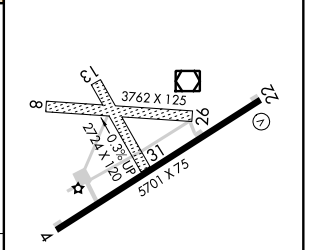

WAAS CH 48824 W22A	APP CRS 228°	Rwy Idg TDZE 4652 Apt Elev 4659	5701
--	------------------------	---	-------------

RNAV (GPS) RWY 22

MISSION FIELD (LVM)

<p>▼ ▲</p> <p>DME/DME RNP-0.3 NA. Circling Rws 8-26 and 13-21 NA at night.</p>	<p>MISSED APPROACH: Climb to 5400 on 228° course then climbing right turn to 10000 direct ACAPE and on track 288° to NUKUW and hold.</p>
--	--

ASOS 135.275	BIG SKY APP CON ★ 119.55 235.775	UNICOM 123.0 (CTAF) 0
------------------------	--	---------------------------------

NW-1, 25 FEB 2021 to 25 MAR 2021

NW-1, 25 FEB 2021 to 25 MAR 2021

ELEV 4659	TDZE 4652
------------------	------------------

CATEGORY	A	B	C	D
LP MDA	5260-1	608 (700-1)	5260-1 ³ / ₄	608 (700-1 ³ / ₄)
LNNAV MDA	5360-1	708 (800-1)	5360-2	708 (800-2)
CIRCLING	5360-1 701 (800-1)	5380-1 721 (800-1)	5380-2 721 (800-2)	5600-3 941 (1000-3)