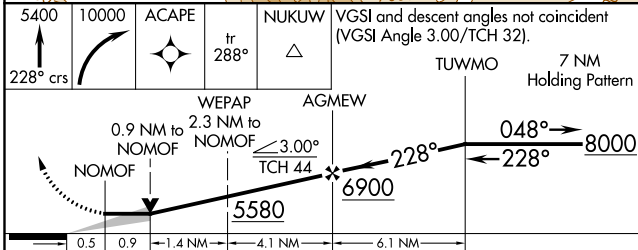

WAAS CH 48824 W22A	APP CRS 228°	Rwy Idg TDZE 4652 Apt Elev 4659	5701
--	------------------------	---	-------------

RNAV (GPS) RWY 22

MISSION FIELD (LVM)

<p>▼ ▲</p> <p>DME/DME RNP-0.3 NA. Circling Rws 8-26 and 13-21 NA at night.</p>	<p>MISSED APPROACH: Climb to 5400 on 228° course then climbing right turn to 10000 direct ACAPE and on track 288° to NUKUW and hold.</p>
--	--

ASOS 135.275	BIG SKY APP CON ★ 119.55 235.775	UNICOM 123.0 (CTAF) 0
------------------------	--	---------------------------------

NW-1, 25 FEB 2021 to 25 MAR 2021

NW-1, 25 FEB 2021 to 25 MAR 2021

ELEV 4659	TDZE 4652
------------------	------------------