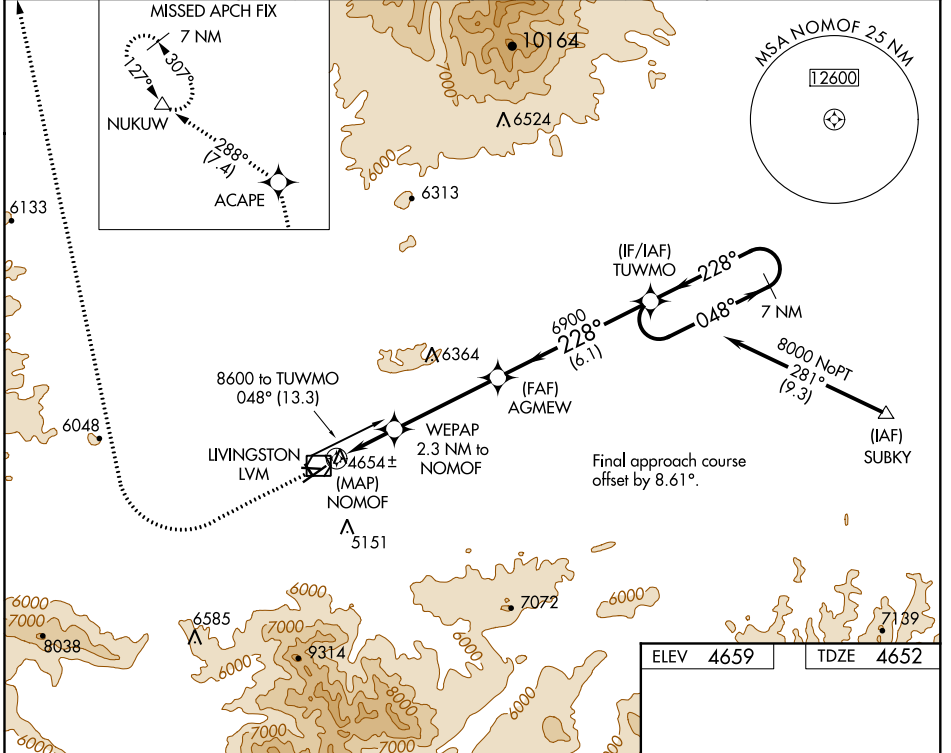

WAAS CH 48824 W22A	APP CRS 228°	Rwy Idg TDZE 4652 Apt Elev 4659	5701
--	------------------------	---	-------------

RNAV (GPS) RWY 22

MISSION FIELD (LVM)

<p>▼ ▲</p> <p>DME/DME RNP-0.3 NA. Circling Rws 8-26 and 13-21 NA at night.</p>	<p>MISSED APPROACH: Climb to 5400 on 228° course then climbing right turn to 10000 direct ACAPE and on track 288° to NUKUW and hold.</p>
--	--

ASOS 135.275	BIG SKY APP CON ★ 119.55 235.775	UNICOM 123.0 (CTAF) 0
------------------------	--	---------------------------------

NW-1, 25 FEB 2021 to 25 MAR 2021

NW-1, 25 FEB 2021 to 25 MAR 2021

ELEV 4659	TDZE 4652
------------------	------------------

CATEGORY	A	B	C	D
LP MDA	5260-1	608 (700-1)	5260-1 ³ / ₄	608 (700-1 ³ / ₄)
LNNAV MDA	5360-1	708 (800-1)	5360-2	708 (800-2)
CIRCLING	5360-1 701 (800-1)	5380-1 721 (800-1)	5380-2 721 (800-2)	5600-3 941 (1000-3)

REIL Rwy 22
MIRL Rwy 4-22 0