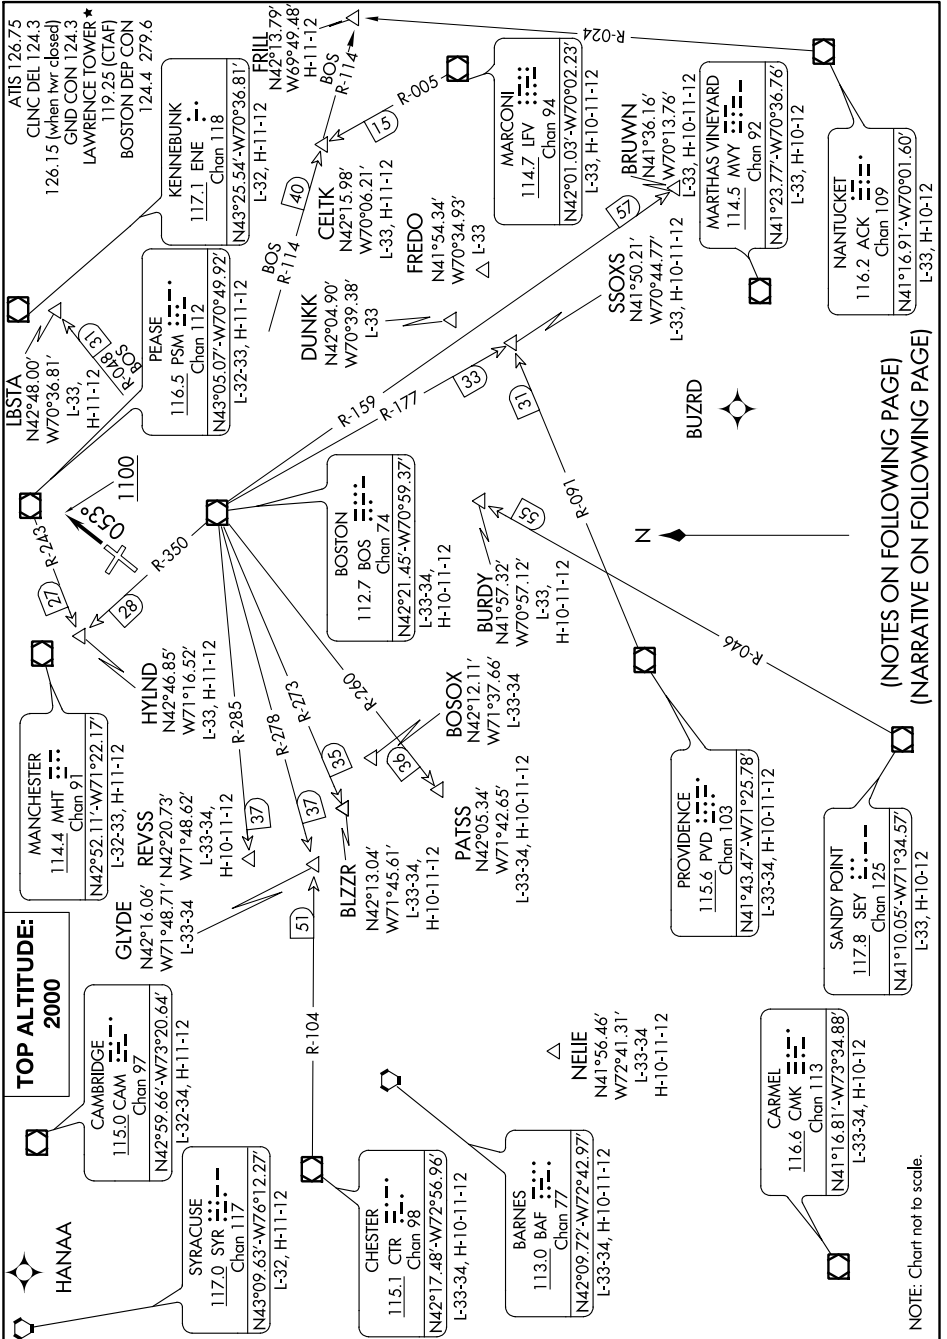

LAWRENCE NINE DEPARTURE

NE-1, 25 FEB 2021 to 25 MAR 2021

(NOTES ON FOLLOWING PAGE)
(NARRATIVE ON FOLLOWING PAGE)

NOTE: Chart not to scale.

LAWRENCE NINE DEPARTURE

NE-1, 25 FEB 2021 to 25 MAR 2021