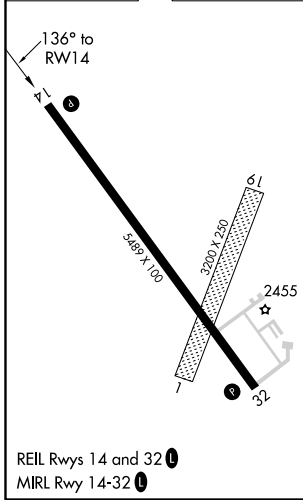

WAAS CH 61203 W14A	APP CRS 136°	Rwy Idg TDZE 2413 Apt Elev 2413
--	------------------------	---

RNAV (GPS) RWY 14

JIM KELLY FIELD (LXN)

RNP APCH. ▼ Circling NA to Rwys 1 and 19.	MISSED APPROACH: Climb to 4600 direct TEPTY and hold.
--	---

AWOS-3 121.025	DENVER CENTER 132.7 226.675	UNICOM 123.0 (CTAF) 📻
--------------------------	---------------------------------------	--

ELEV 2413	TDZE 2413
-----------	-----------

5 NM Holding Pattern 10000 4600 GP 3.00° TCH 40	JIMAK		ZEBAL	TEPTY
	← 316°	→ 136°	→ 136°	→ 136°
	6.1 NM	4.4 NM	1 NM	
CATEGORY LPV DA LNAV MDA CIRCLING	A	B	C	D
	2663-1 250 (300-1)			
	2780-1 367 (400-1)			2780-1¼ 367 (400-1¼)
	2860-1 447 (500-1)	2940-1 527 (600-1)	2940-1½ 527 (600-1½)	2980-2 567 (600-2)