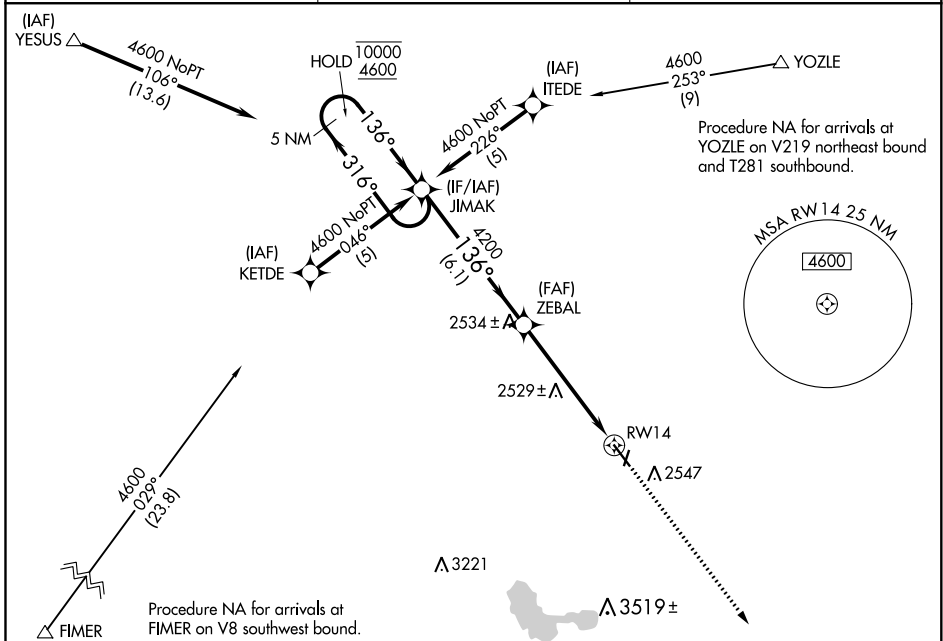

WAAS CH 61203 W14A	APP CRS 136°	Rwy Idg TDZE 2413 Apt Elev 2413
--	------------------------	---

RNAV (GPS) RWY 14

JIM KELLY FIELD (LXN)

RNP APCH. ▼ Circling NA to Rwys 1 and 19.	MISSED APPROACH: Climb to 4600 direct TEPTY and hold.
--	---

AWOS-3 121.025	DENVER CENTER 132.7 226.675	UNICOM 123.0 (CTAF) 📻
--------------------------	---------------------------------------	--

ELEV 2413	TDZE 2413
-----------	-----------

5 NM Holding Pattern 10000 4600 GP 3.00° TCH 40	JIMAK		ZEBAL	TEPTY
	← 316°	→ 136°	→ 136°	→ 136°
	6.1 NM	4.4 NM	1 NM	
CATEGORY LPV DA LNAV MDA CIRCLING	A	B	C	D
	2663-1 250 (300-1)			
	2780-1 367 (400-1)			2780-1¼ 367 (400-1¼)
	2860-1 447 (500-1)	2940-1 527 (600-1)	2940-1½ 527 (600-1½)	2980-2 567 (600-2)

NC-2, 25 FEB 2021 to 25 MAR 2021

NC-2, 25 FEB 2021 to 25 MAR 2021