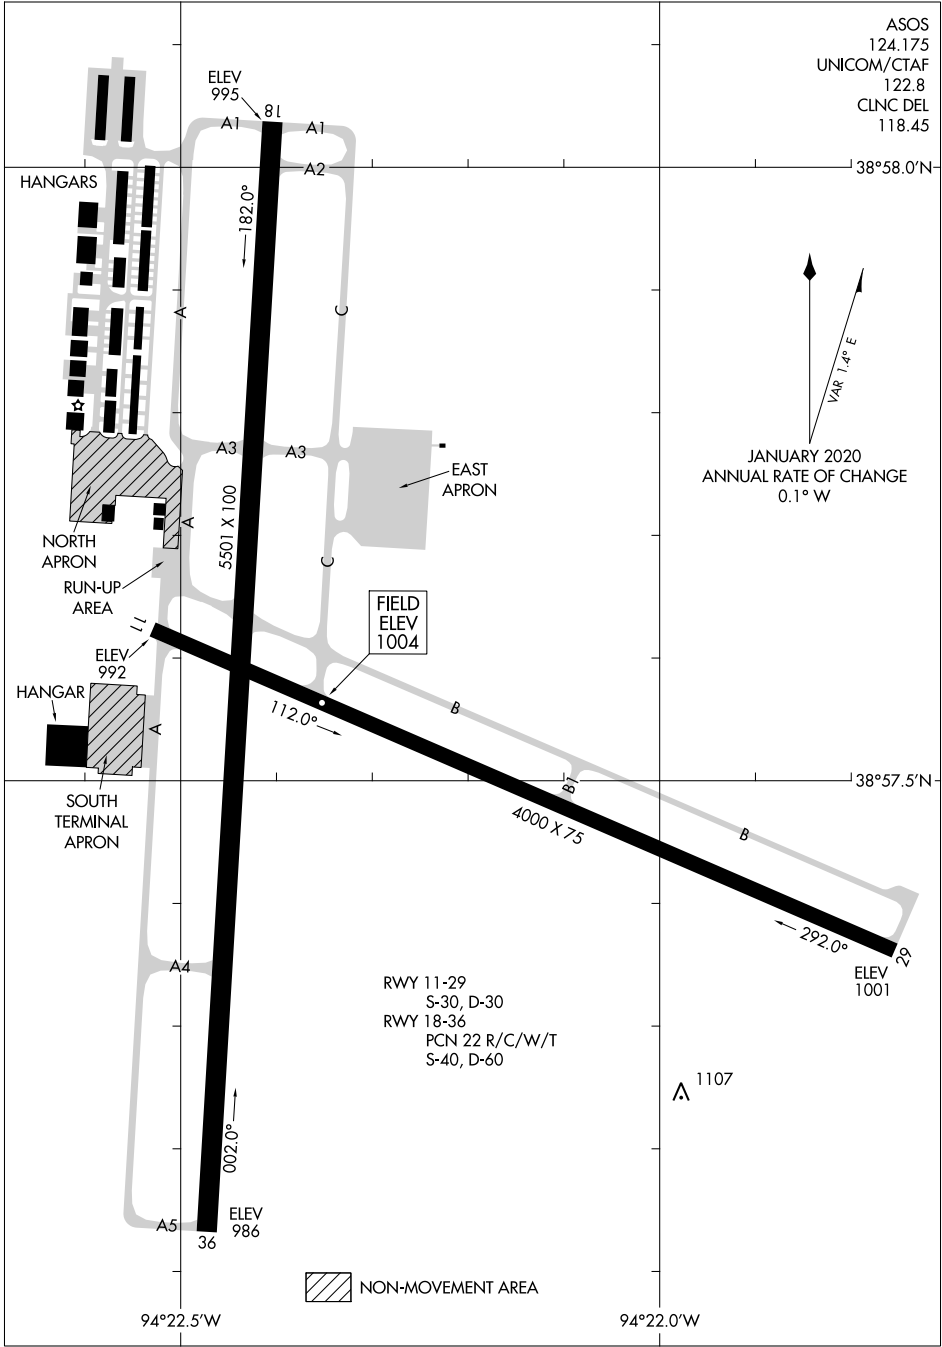

# AIRPORT DIAGRAM

AL-6104 (FAA)

## LEE'S SUMMIT MUNI (LXT)

LEE'S SUMMIT, MISSOURI

ASOS  
124.175  
UNICOM/CTAF  
122.8  
CLNC DEL  
118.45

38°58.0'N

  
 JANUARY 2020  
 ANNUAL RATE OF CHANGE  
 0.1° W

38°57.5'N

94°22.5'W

94°22.0'W

# AIRPORT DIAGRAM

LEE'S SUMMIT, MISSOURI

## LEE'S SUMMIT MUNI (LXT)

NC-3, 25 FEB 2021 to 25 MAR 2021

NC-3, 25 FEB 2021 to 25 MAR 2021