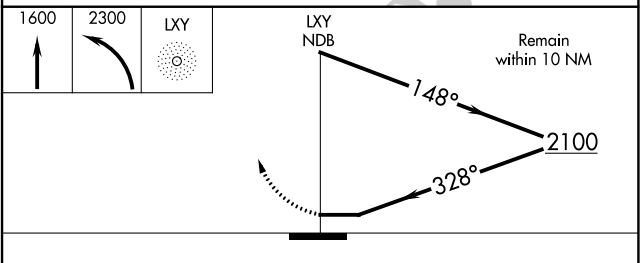

NDB LX ^Y 329	APP CRS 328°	Rwy Idg TDZE Apt Elev N/A N/A 544
-----------------------------------	------------------------	---

NDB-A

MEXIA-LIMESTONE COUNTY (LXY)

NA Obtain local altimeter setting on CTAF; when not received, use Waco Rgnl altimeter setting and increase all MDA 100 feet and Cat C visibility ¼ mile. Rwy 36 helicopter visibility reduction below ¾ SM NA.

MISSED APPROACH: Climb to 1600 then climbing left turn to 2300 direct LXY NDB and hold.

AWOS-3 127.275	WACO APP CON ★ 127.65 352.0	UNICOM 122.8 (CTAF)
--------------------------	---------------------------------------	-------------------------------

CATEGORY	A	B	C	D
CIRCLING	1080-1	536 (600-1)	1180-1¾ 636 (700-1¾)	NA

SC-5, 25 FEB 2021 to 25 MAR 2021

SC-5, 25 FEB 2021 to 25 MAR 2021