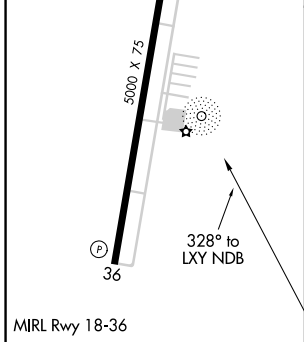

NDB LX ^Y 329	APP CRS 328°	Rwy Idg TDZE Apt Elev N/A N/A 544
-----------------------------------	------------------------	---

NDB-A

MEXIA-LIMESTONE COUNTY (LXY)

NA Obtain local altimeter setting on CTAF; when not received, use Waco Rgnl altimeter setting and increase all MDA 100 feet and Cat C visibility ¼ mile. Rwy 36 helicopter visibility reduction below ¾ SM NA.

MISSED APPROACH: Climb to 1600 then climbing left turn to 2300 direct LXY NDB and hold.

AWOS-3 127.275	WACO APP CON ★ 127.65 352.0	UNICOM 122.8 (CTAF)
--------------------------	---------------------------------------	-------------------------------

CATEGORY	A	B	C	D
CIRCLING	1080-1	536 (600-1)	1180-1¾ 636 (700-1¾)	NA

SC-5, 25 FEB 2021 to 25 MAR 2021

SC-5, 25 FEB 2021 to 25 MAR 2021