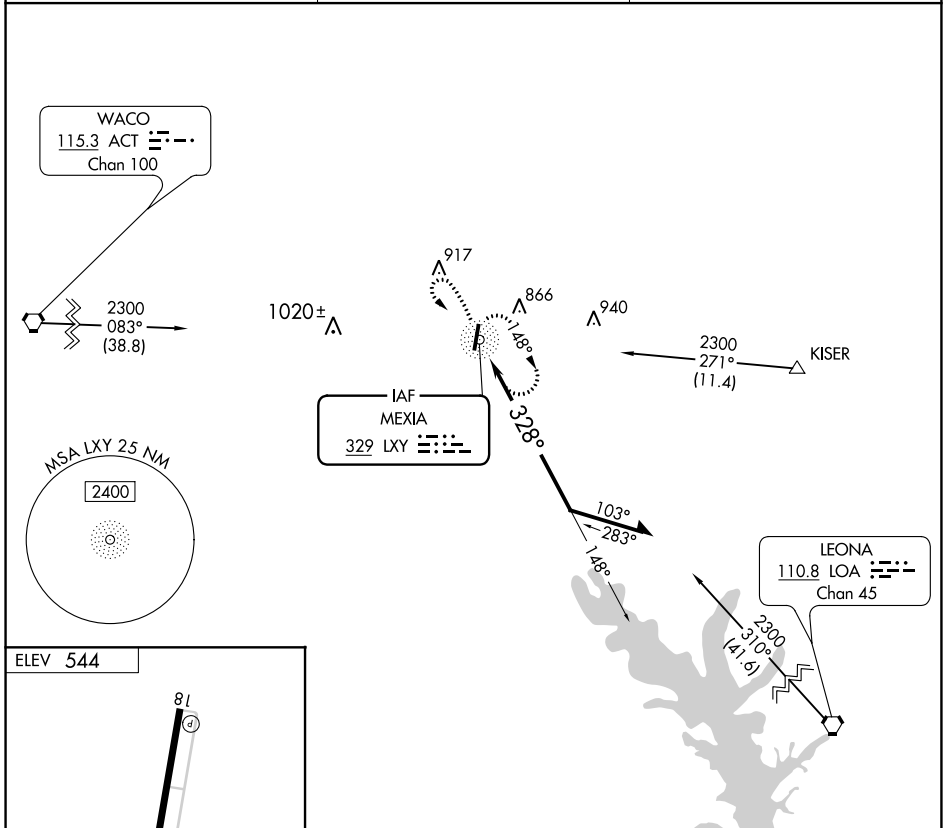

NDB LX ^Y 329	APP CRS 328°	Rwy Idg TDZE Apt Elev N/A N/A 544
-----------------------------------	------------------------	---

NDB-A

MEXIA-LIMESTONE COUNTY (LXY)

NA Obtain local altimeter setting on CTAF; when not received, use Waco Rgnl altimeter setting and increase all MDA 100 feet and Cat C visibility ¼ mile. Rwy 36 helicopter visibility reduction below ¾ SM NA.

MISSED APPROACH: Climb to 1600 then climbing left turn to 2300 direct LXY NDB and hold.

AWOS-3 127.275	WACO APP CON ★ 127.65 352.0	UNICOM 122.8 (CTAF)
--------------------------	---------------------------------------	-------------------------------

CATEGORY	A	B	C	D
CIRCLING	1080-1	536 (600-1)	1180-1¾ 636 (700-1¾)	NA

SC-5, 25 FEB 2021 to 25 MAR 2021

SC-5, 25 FEB 2021 to 25 MAR 2021