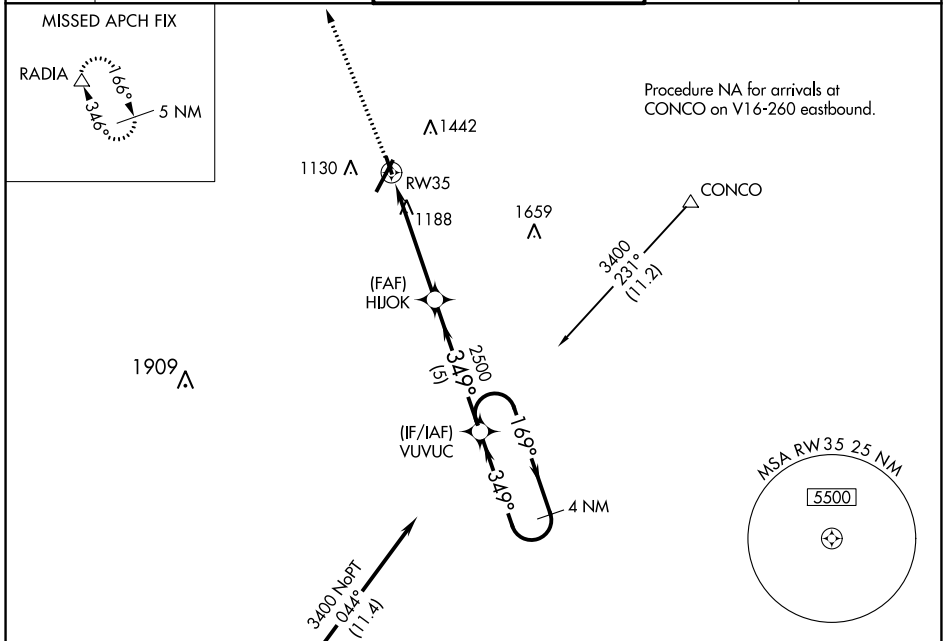

WAAS CH 93634 W35A	APP CRS 349°	Rwy Idg TDZE Apt Elev	3386 933 938

RNAV (GPS) RWY 35

LYNCHBURG RGNL/PRESTON GLENN FIELD (LYH)

RNP APCH.	▼ Circling Rwy 17 NA at night. ▲ Rwy 35 helicopter visibility reduction below ¾ SM NA.	MISSED APPROACH: Climb to 4900 direct RADIA and hold.

ATIS 119.8	ROANOKE APP CON 135.0 254.325	LYNCHBURG TOWER ★ 127.65 (CTAF) 257.8	GND CON 121.9	UNICOM 122.95

NE-3, 25 FEB 2021 to 25 MAR 2021

NE-3, 25 FEB 2021 to 25 MAR 2021