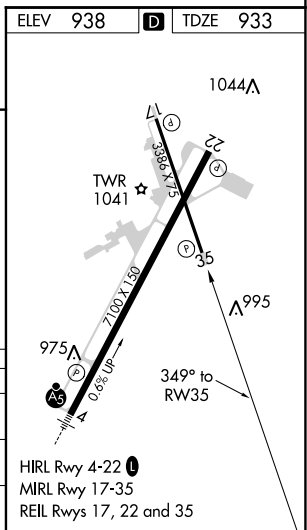

WAAS CH 93634 W35A	APP CRS 349°	Rwy Idg TDZE Apt Elev	3386 933 938

RNAV (GPS) RWY 35

LYNCHBURG RGNL/PRESTON GLENN FIELD (LYH)

RNP APCH.	▼ Circling Rwy 17 NA at night. ▲ Rwy 35 helicopter visibility reduction below ¾ SM NA.	MISSED APPROACH: Climb to 4900 direct RADIA and hold.

ATIS 119.8	ROANOKE APP CON 135.0 254.325	LYNCHBURG TOWER ★ 127.65 (CTAF) 257.8	GND CON 121.9	UNICOM 122.95

NE-3, 25 FEB 2021 to 25 MAR 2021

NE-3, 25 FEB 2021 to 25 MAR 2021