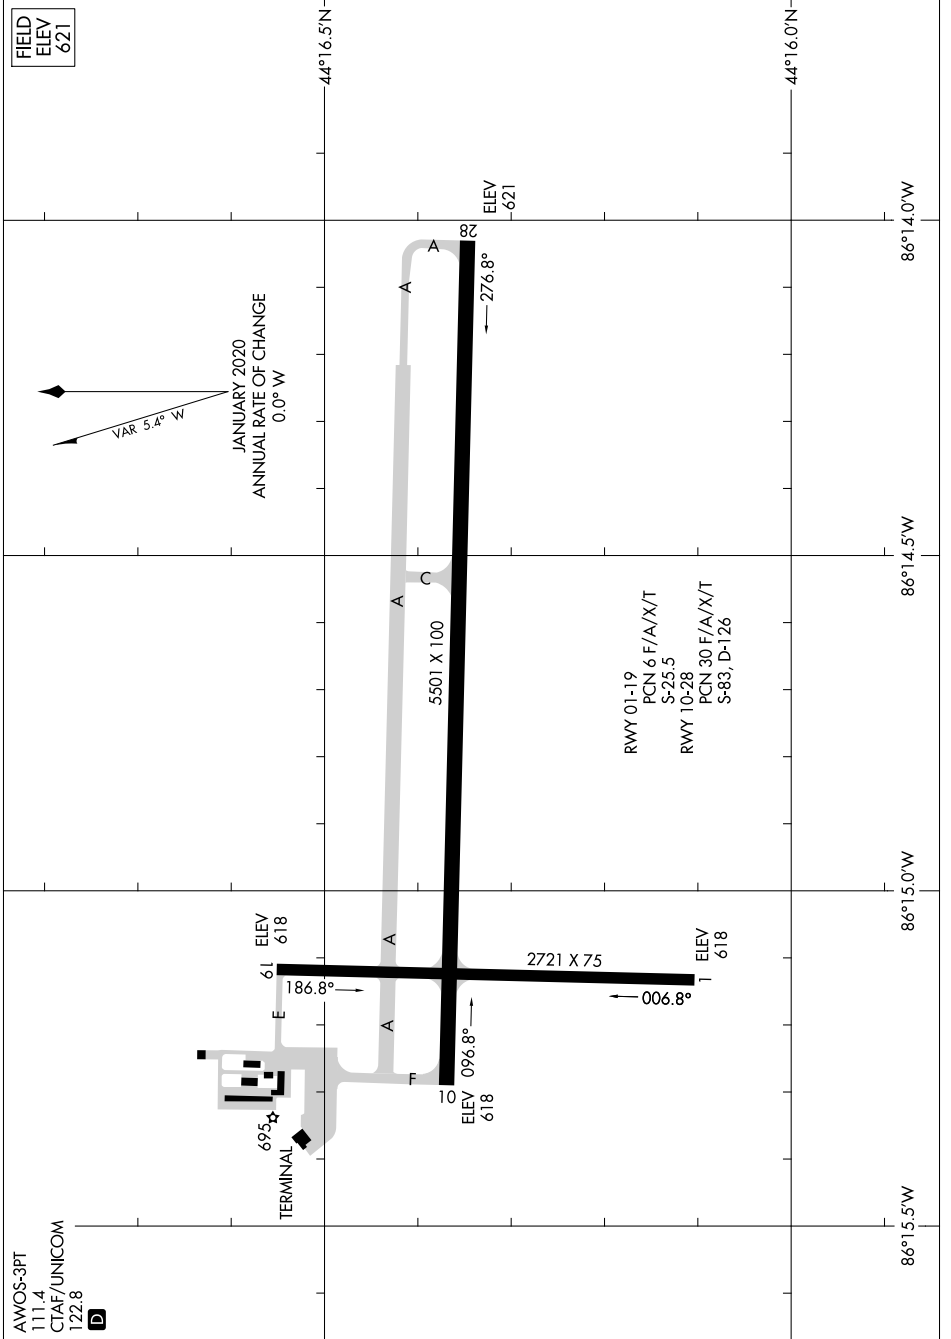

AIRPORT DIAGRAM

AL-5257 (FAA)

MANISTEE CO-BLACKER (MBL)

MANISTEE, MICHIGAN

EC-1, 25 FEB 2021 to 25 MAR 2021

EC-1, 25 FEB 2021 to 25 MAR 2021

AIRPORT DIAGRAM

MANISTEE, MICHIGAN

MANISTEE CO-BLACKER (MBL)