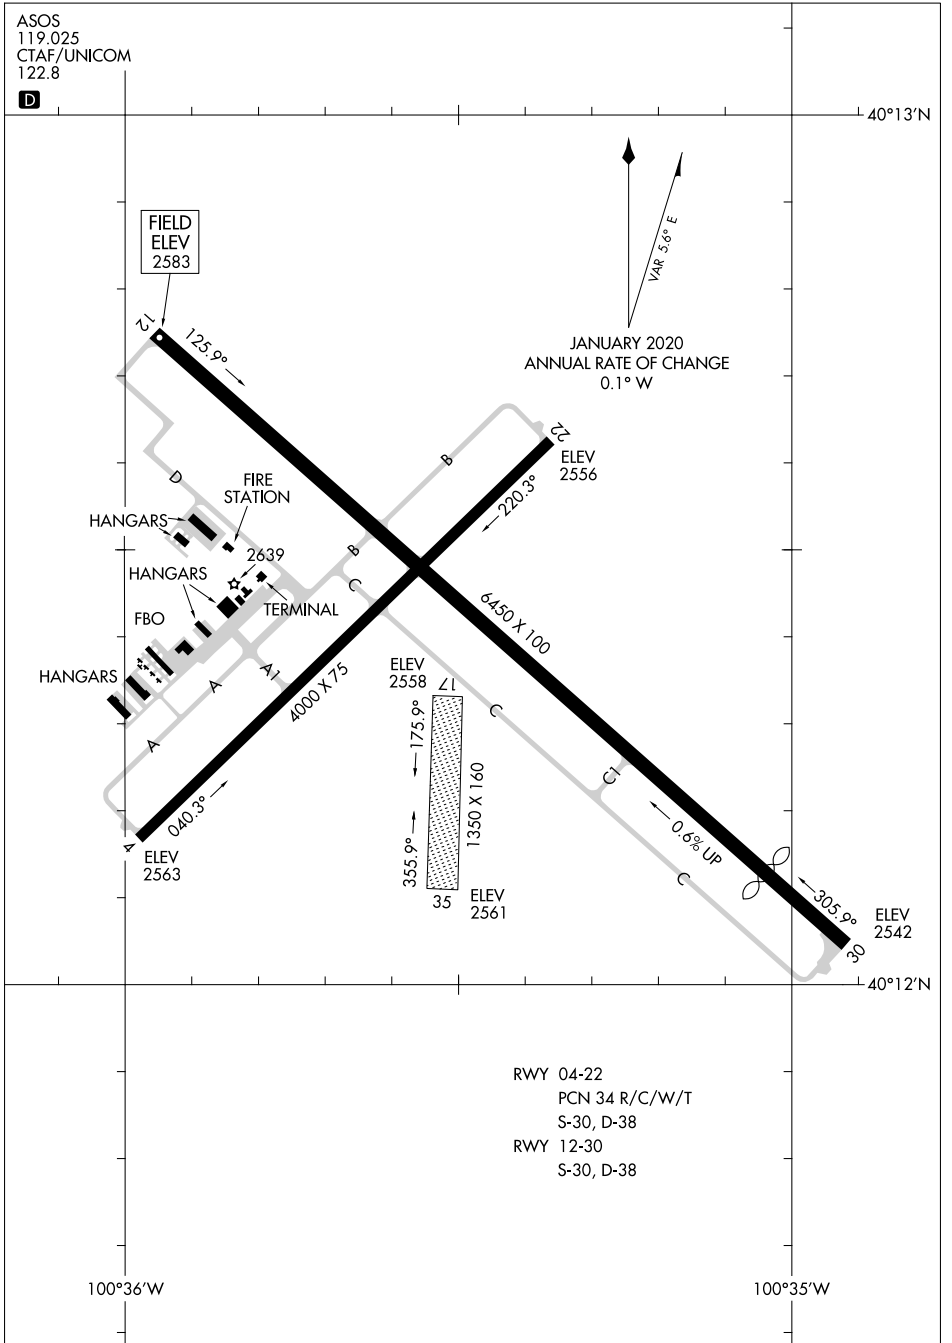

20086

AIRPORT DIAGRAM

AL-5301 (FAA)

MC COOK BEN NELSON RGNL (MCK)
MC COOK, NEBRASKA

ASOS
119.025
CTAF/UNICOM
122.8

D

40°13'N

NC-2, 25 FEB 2021 to 25 MAR 2021

NC-2, 25 FEB 2021 to 25 MAR 2021

100°36'W

100°35'W

RWY 04-22
PCN 34 R/C/W/T
S-30, D-38

RWY 12-30
S-30, D-38

AIRPORT DIAGRAM

20086

MC COOK, NEBRASKA
MC COOK BEN NELSON RGNL (MCK)