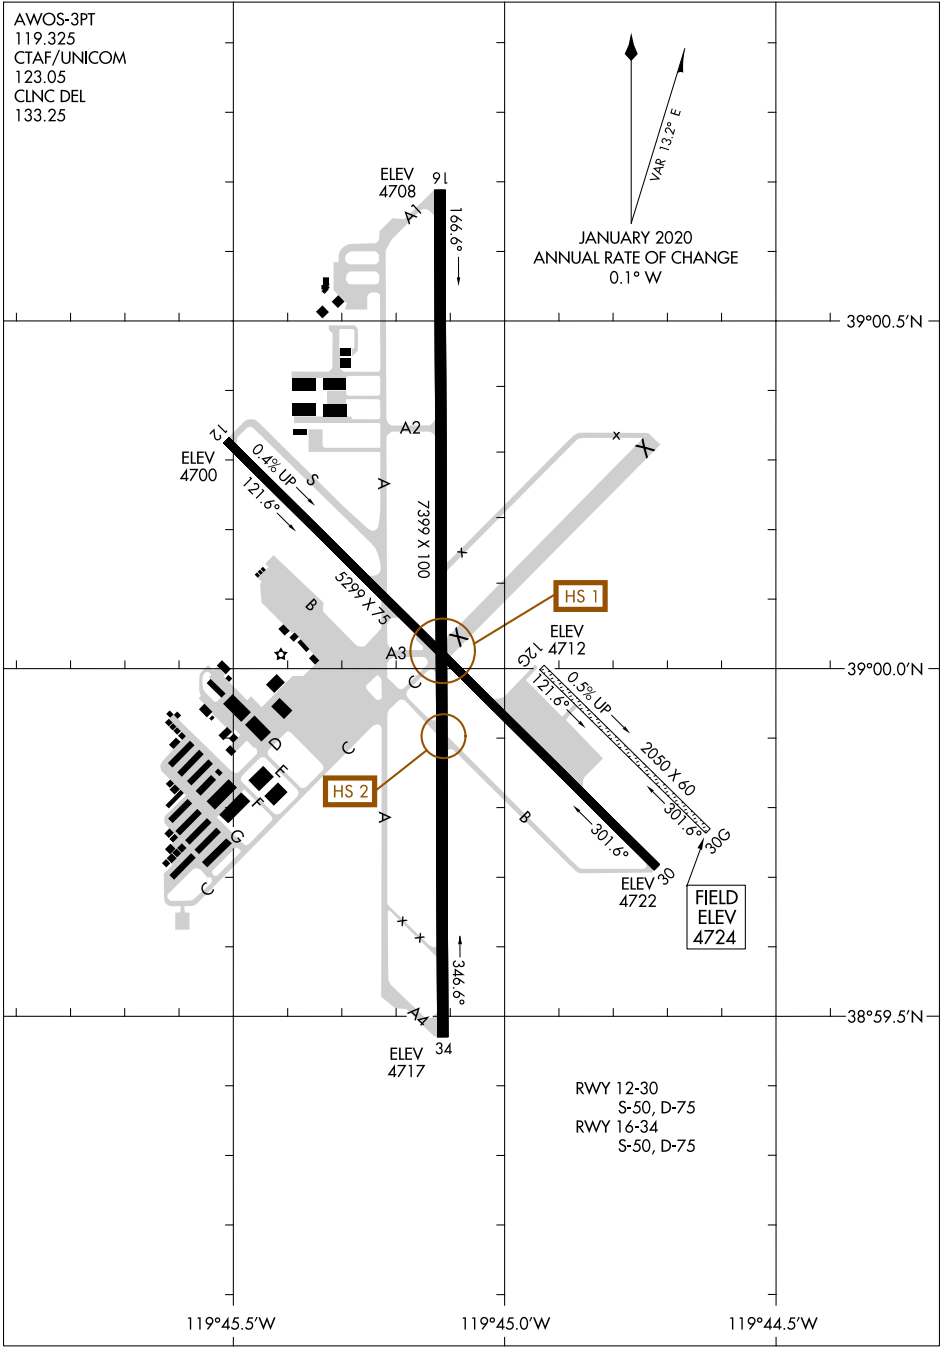

AIRPORT DIAGRAM

AL-9430 (FAA)

MINDEN-TAHOE (MEV)
MINDEN, NEVADA

AWOS-3PT
119.325
CTAF/UNICOM
123.05
CLNC DEL
133.25

VAR 13.2° E
JANUARY 2020
ANNUAL RATE OF CHANGE
0.1° W

SW-4, 25 FEB 2021 to 25 MAR 2021

SW-4, 25 FEB 2021 to 25 MAR 2021

AIRPORT DIAGRAM

MINDEN, NEVADA
MINDEN-TAHOE (MEV)