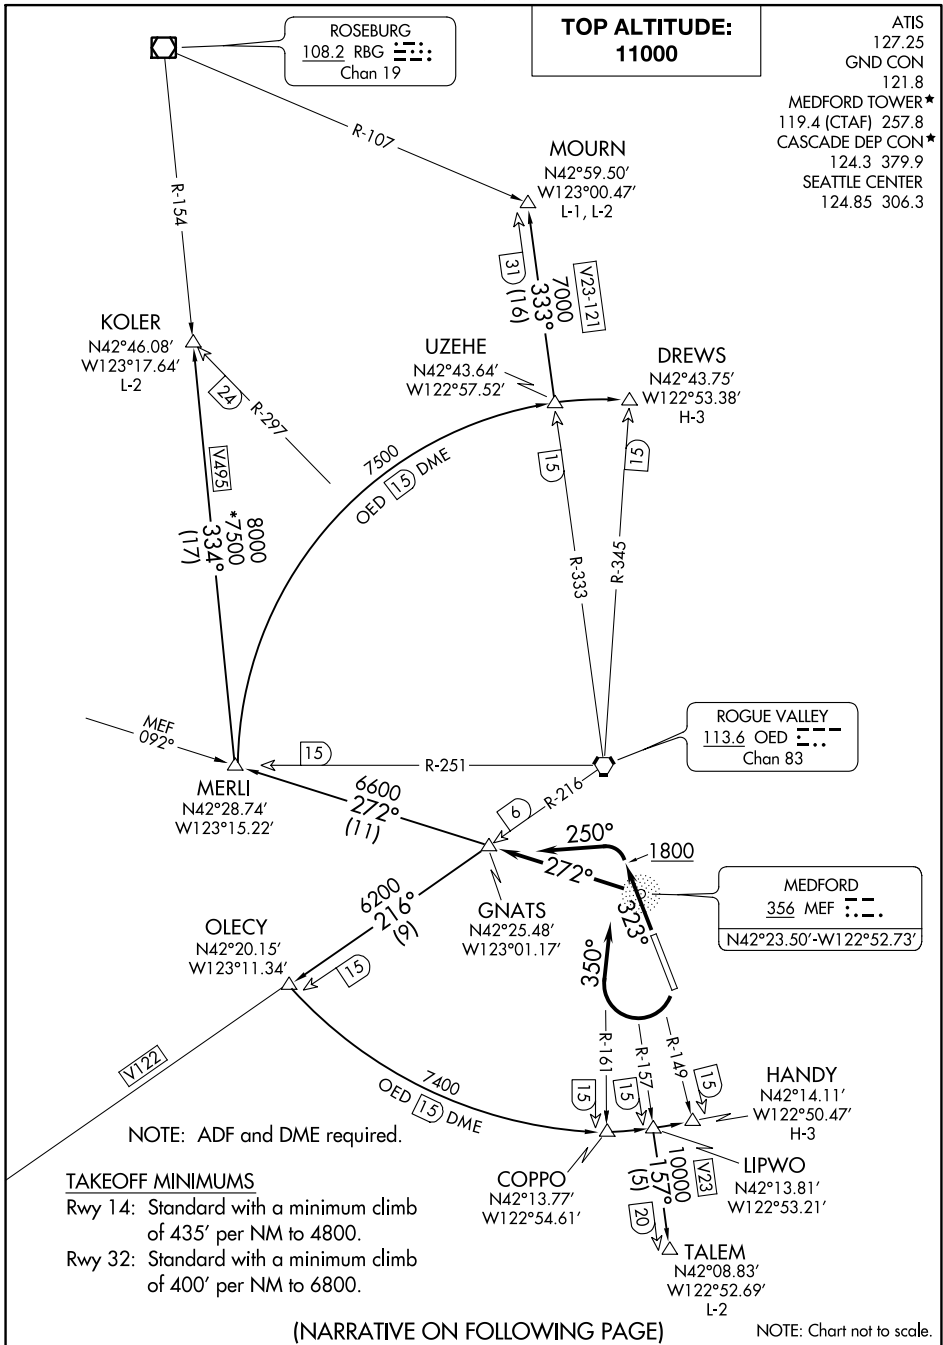

# GNATS SEVEN DEPARTURE

AL-251 (FAA)

ROGUE VALLEY INTL-MEDFORD (MFR)

MEDFORD, OREGON

NW-1, 25 FEB 2021 to 25 MAR 2021

NW-1, 25 FEB 2021 to 25 MAR 2021

(NARRATIVE ON FOLLOWING PAGE)

NOTE: Chart not to scale.

# GNATS SEVEN DEPARTURE