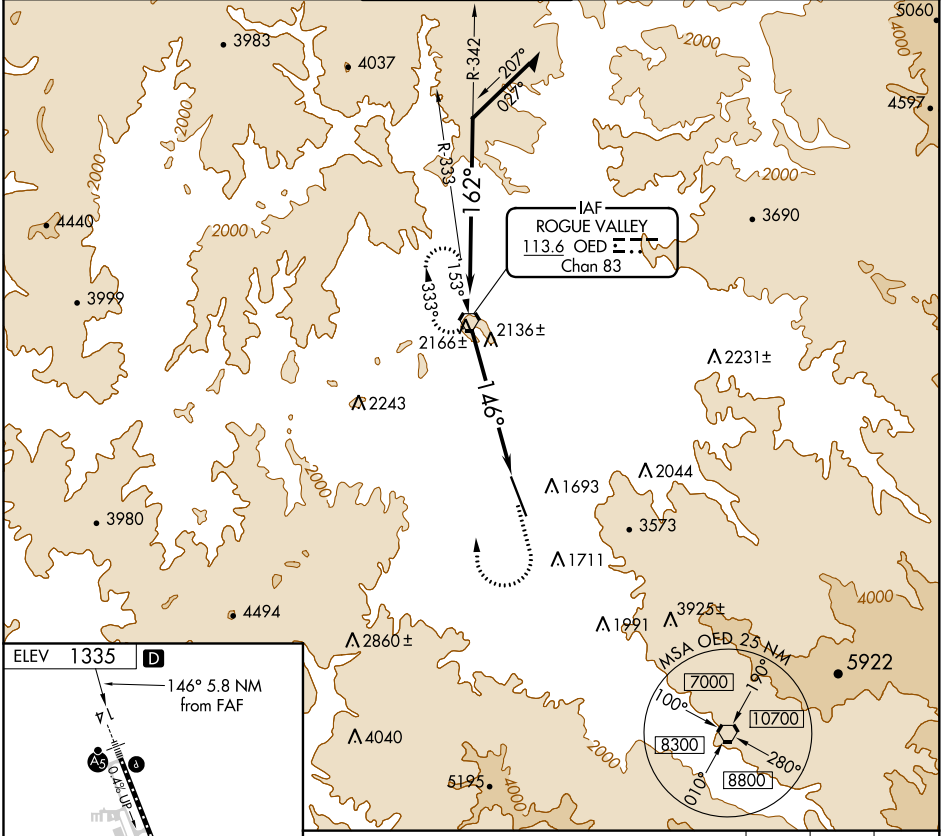

VORTAC OED 113.6 Chan 83	APP CRS 146°	Rwy Idg TDZE Apt Elev N/A N/A 1335
--	------------------------	--

VOR-A

ROGUE VALLEY INTL-MEDFORD (MFR)

▲ If local altimeter setting not received, procedure NA.
❄ -3°C

MISSED APPROACH: Climb to 2900 then climbing right turn to 6400 direct OED VORTAC and hold, continue climb-in-hold to 6400.

ATIS 127.25	CASCADE APP CON * 124.3 379.9	MEDFORD TOWER * 119.4 (CTAF) 257.8	GND CON 121.8	UNICOM 122.95
-----------------------	---	--	-------------------------	-------------------------

FAF to MAP 5.8 NM		CATEGORY	A	B	C	D
Knots	60 90 120 150 180	CIRCLING	2680-1¼ 1345 (1400-1¼)	2680-1½ 1345 (1400-1½)	2680-3	1345 (1400-3)
Min:Sec	5:48 3:52 2:54 2:19 1:56					

NW-1, 25 FEB 2021 to 25 MAR 2021

NW-1, 25 FEB 2021 to 25 MAR 2021