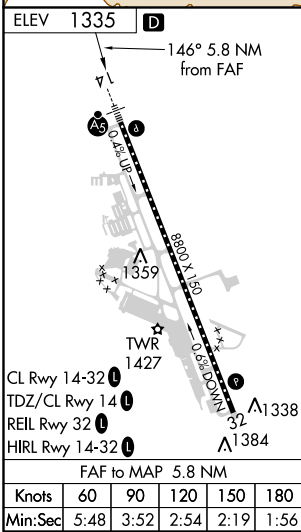

VORTAC OED 113.6 Chan 83	APP CRS 146°	Rwy Idg TDZE Apt Elev N/A N/A 1335
--	------------------------	--

VOR-A

ROGUE VALLEY INTL-MEDFORD (MFR)

▲ If local altimeter setting not received, procedure NA.
❄ -3°C

MISSED APPROACH: Climb to 2900 then climbing right turn to 6400 direct OED VORTAC and hold, continue climb-in-hold to 6400.

ATIS 127.25	CASCADE APP CON * 124.3 379.9	MEDFORD TOWER * 119.4 (CTAF) 257.8	GND CON 121.8	UNICOM 122.95
-----------------------	---	--	-------------------------	-------------------------

FAF to MAP 5.8 NM		CATEGORY	A	B	C	D
Knots	60 90 120 150 180	CIRCLING	2680-1¼ 1345 (1400-1¼)	2680-1½ 1345 (1400-1½)	2680-3	1345 (1400-3)
Min:Sec	5:48 3:52 2:54 2:19 1:56					

NW-1, 25 FEB 2021 to 25 MAR 2021