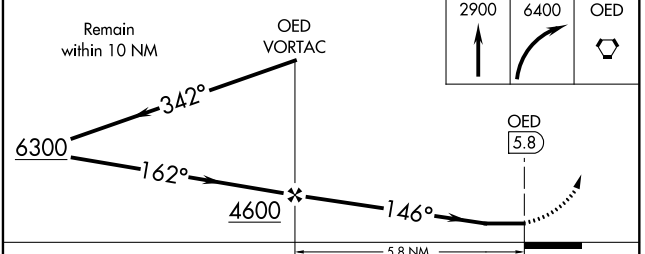

VORTAC OED 113.6 Chan 83	APP CRS 146°	Rwy Idg TDZE Apt Elev N/A N/A 1335
--	------------------------	--

VOR-A

ROGUE VALLEY INTL-MEDFORD (MFR)

▲ If local altimeter setting not received, procedure NA.
❄ -3°C

MISSED APPROACH: Climb to 2900 then climbing right turn to 6400 direct OED VORTAC and hold, continue climb-in-hold to 6400.

ATIS 127.25	CASCADE APP CON * 124.3 379.9	MEDFORD TOWER * 119.4 (CTAF) 257.8	GND CON 121.8	UNICOM 122.95
-----------------------	---	--	-------------------------	-------------------------