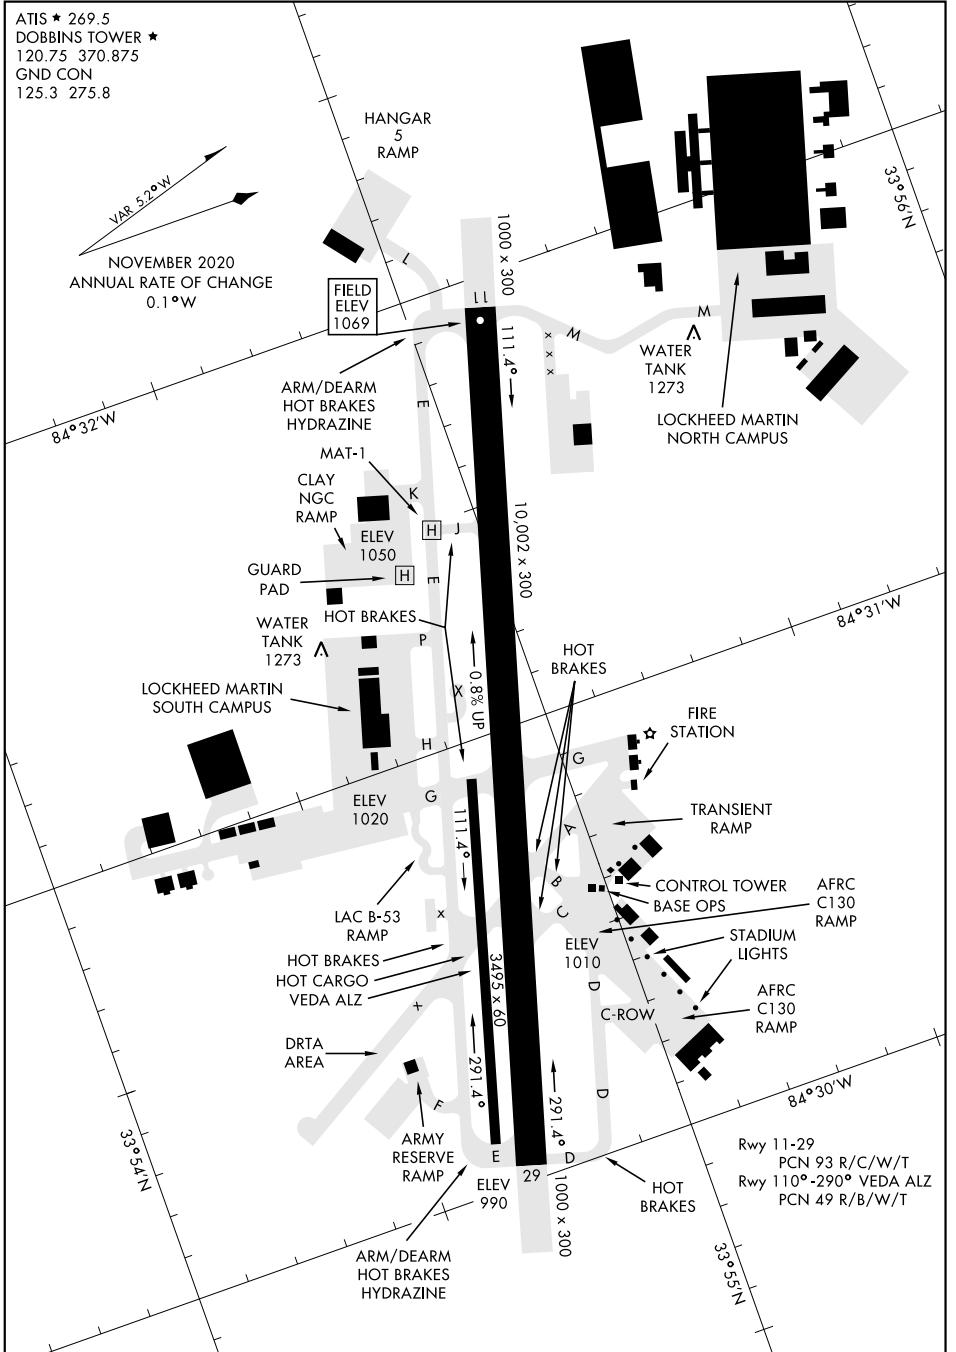

AIRPORT DIAGRAM

AFD-959 [USAF]

DOBBINS ARB (KMGE)

MARIETTA, GEORGIA

ATIS ★ 269.5
 DOBBINS TOWER ★
 120.75 370.875
 GND CON
 125.3 275.8

VAR 5.2°W
 NOVEMBER 2020
 ANNUAL RATE OF CHANGE
 0.1°W

SE-4, 25 FEB 2021 to 25 MAR 2021

SE-4, 25 FEB 2021 to 25 MAR 2021

AIRPORT DIAGRAM

MARIETTA, GEORGIA

DOBBINS ARB (KMGE)

Rwy 11-29
 PCN 93 R/C/W/T
 Rwy 110°-290° VEDA ALZ
 PCN 49 R/B/W/T