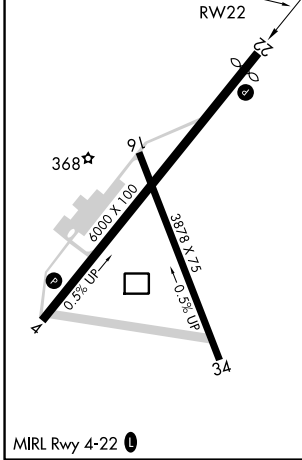

CATEGORY	A	B	C	D
LPV DA		601-1	304 (400-1)	
LNAV/VNAV DA		569-1	272 (300-1)	
LNAV MDA	680-1	383 (400-1)	680-1½	383 (400-1½)
☒ CIRCLING	720-1 422 (500-1)	760-1 462 (500-1)	860-1½ 562 (600-1½)	1080-2½ 782 (800-2½)

SE-4, 25 FEB 2021 to 25 MAR 2021

SE-4, 25 FEB 2021 to 25 MAR 2021