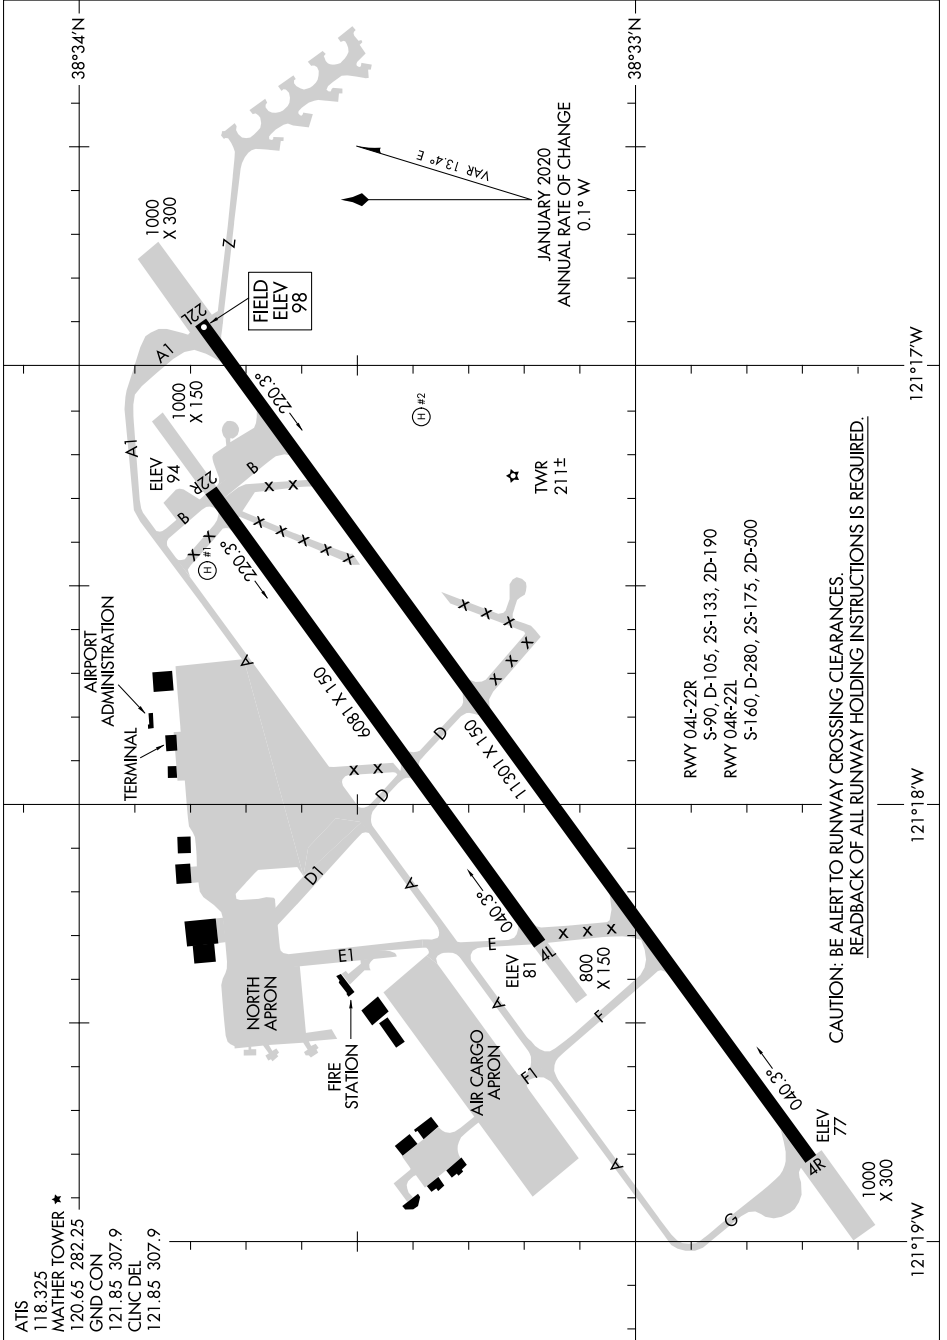

# AIRPORT DIAGRAM

AL-356 (FAA)

SACRAMENTO MATHER (MHR)  
SACRAMENTO, CALIFORNIA

SW-2, 25 FEB 2021 to 25 MAR 2021

SW-2, 25 FEB 2021 to 25 MAR 2021

# AIRPORT DIAGRAM

SACRAMENTO, CALIFORNIA  
SACRAMENTO MATHER (MHR)