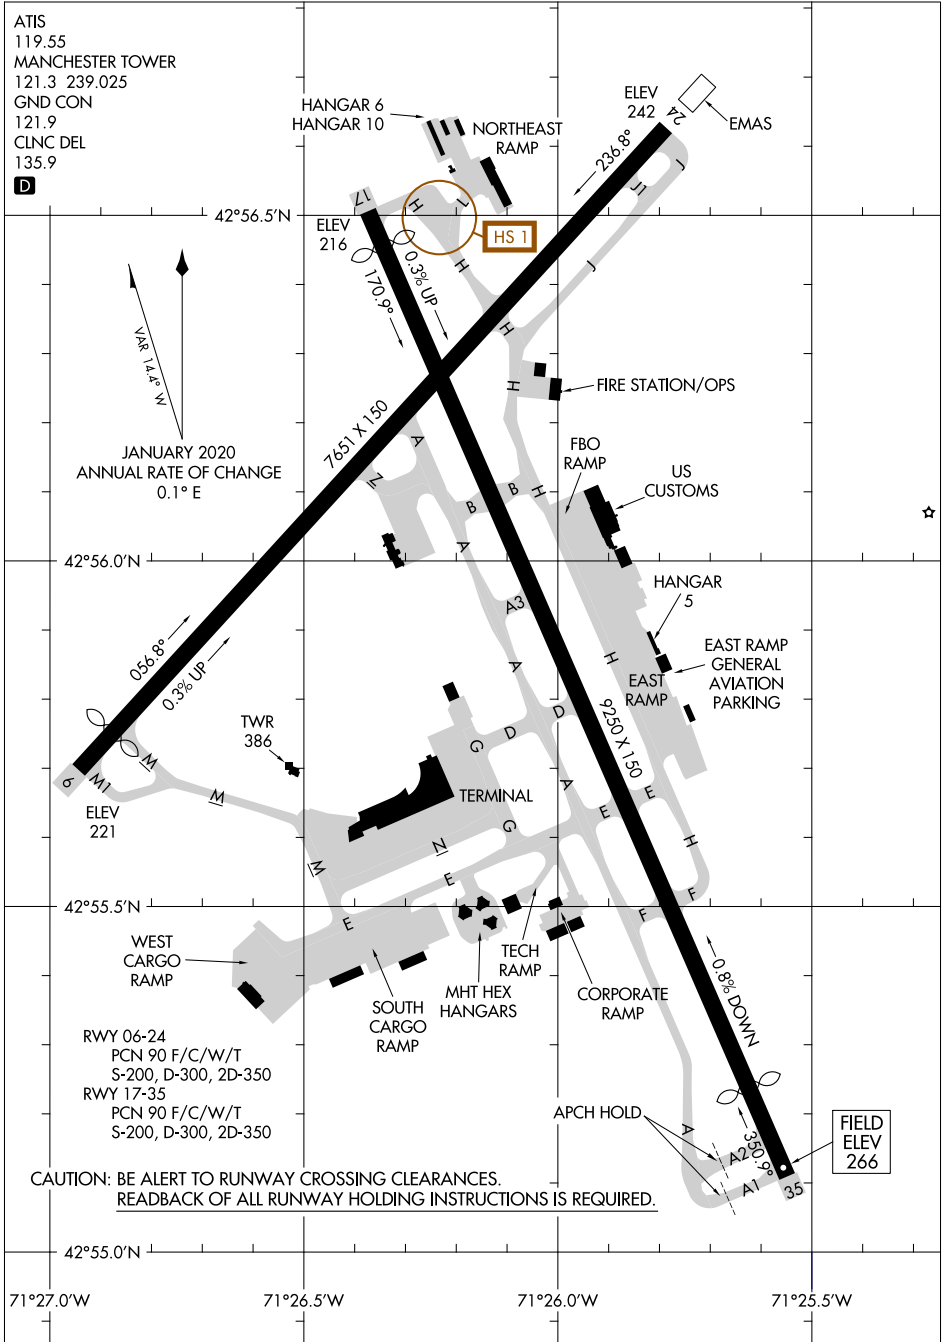

20310

AIRPORT DIAGRAM

AL-246 (FAA)

MANCHESTER (MHT)
MANCHESTER, NEW HAMPSHIRE

ATIS
 119.55
 MANCHESTER TOWER
 121.3 239.025
 GND CON
 121.9
 CLNC DEL
 135.9

D

NE-1, 25 FEB 2021 to 25 MAR 2021

NE-1, 25 FEB 2021 to 25 MAR 2021

AIRPORT DIAGRAM
20310

MANCHESTER, NEW HAMPSHIRE
MANCHESTER (MHT)