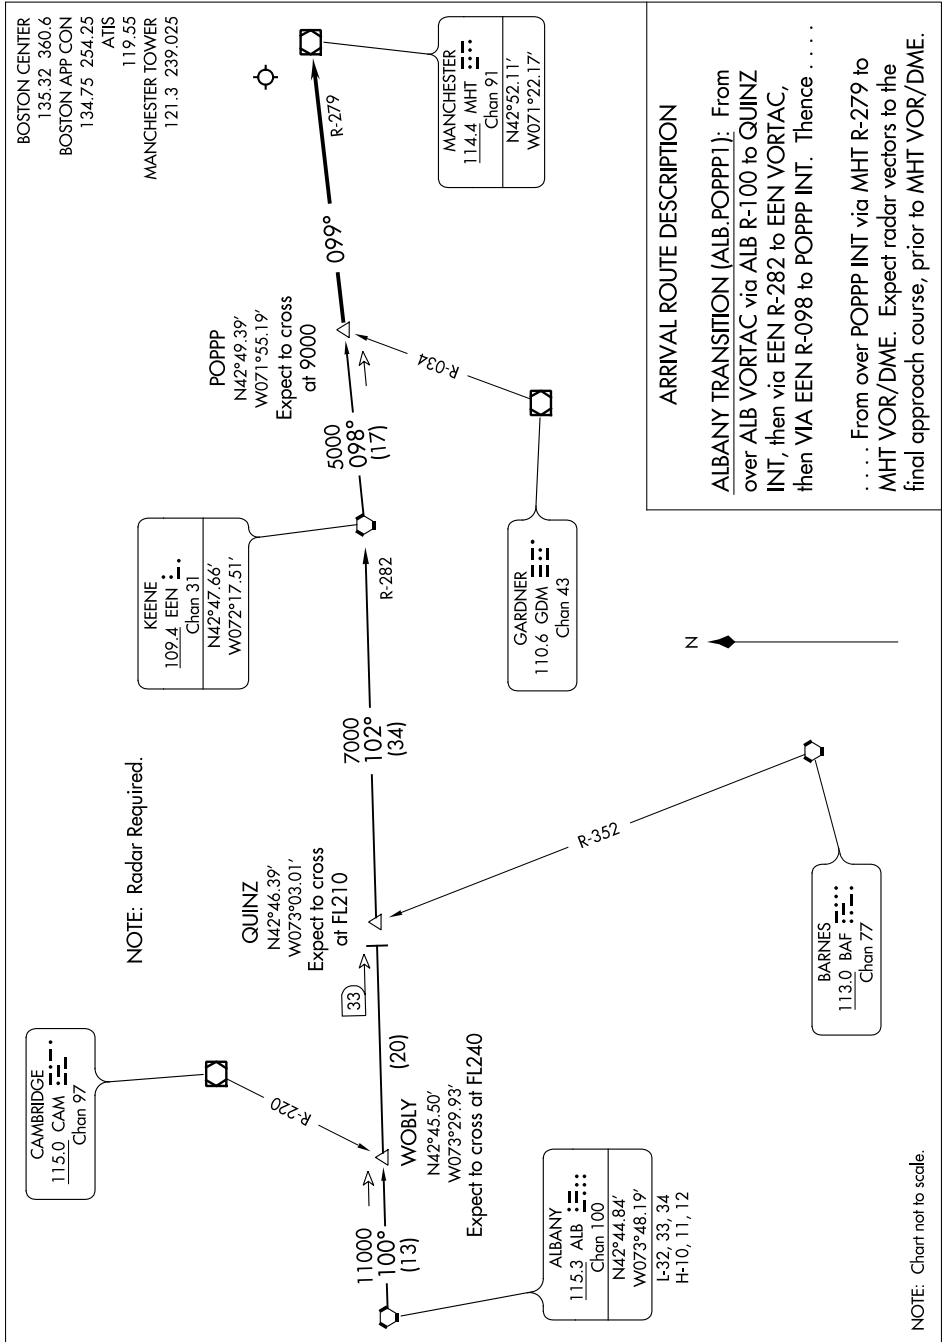

# POPPP ONE ARRIVAL

AL-246 (FAA)

MANCHESTER  
MANCHESTER, NEW HAMPSHIRE

NE-1, 25 FEB 2021 to 25 MAR 2021

NE-1, 25 FEB 2021 to 25 MAR 2021

# POPPP ONE ARRIVAL

MANCHESTER, NEW HAMPSHIRE  
MANCHESTER