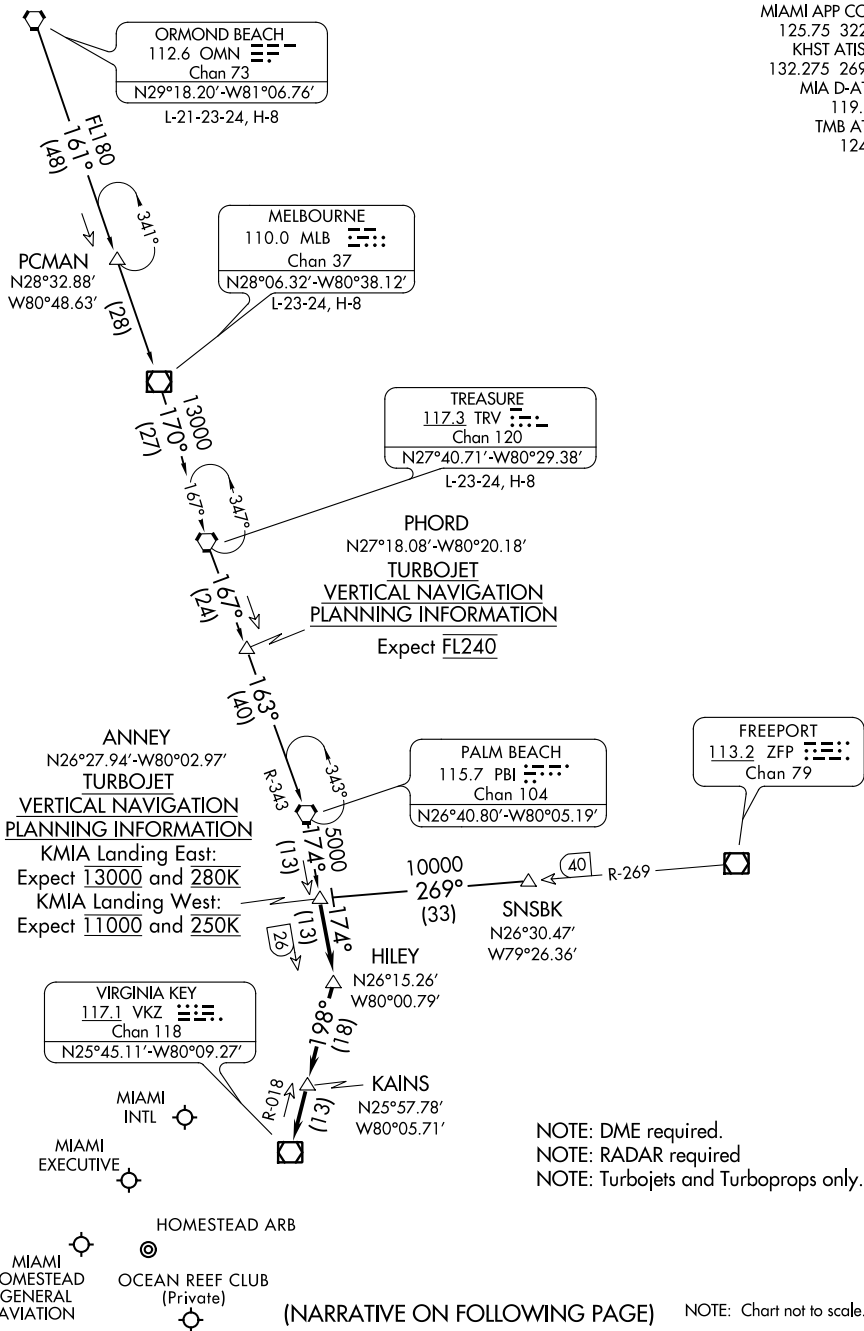

ANNEY FOUR ARRIVAL

MIAMI, FLORIDA

MIAMI APP CON
 125.75 322.3
 KHST ATIS ★
 132.275 269.9
 MIA D-ATIS
 119.15
 TMB ATIS
 124.0

SE-3, 25 FEB 2021 to 25 MAR 2021

SE-3, 25 FEB 2021 to 25 MAR 2021

(NARRATIVE ON FOLLOWING PAGE)

NOTE: Chart not to scale.

ANNEY FOUR ARRIVAL

(ANNEY.ANNEY4) 07DEC17

MIAMI, FLORIDA