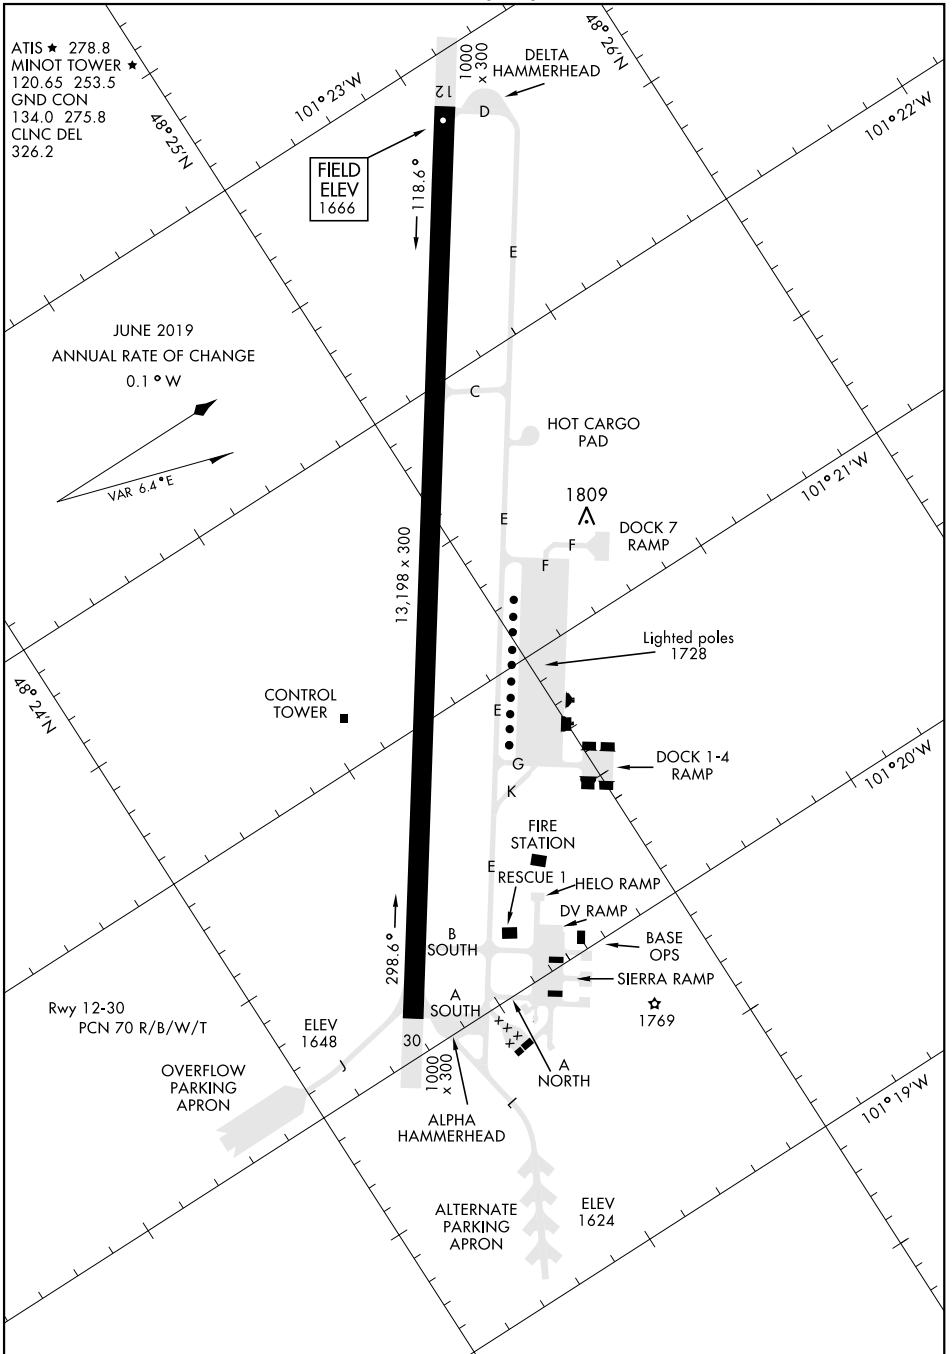

19171

# AIRPORT DIAGRAM

AFD-5013 [USAF]

MINOT AFB (KMIB)

MINOT, NORTH DAKOTA

ATIS ★ 278.8  
 MINOT TOWER ★  
 120.65 253.5  
 GND CON  
 134.0 275.8  
 CLNC DEL  
 326.2

FIELD  
ELEV  
1666

JUNE 2019  
 ANNUAL RATE OF CHANGE  
 0.1° W

NC-1, 25 FEB 2021 to 25 MAR 2021

NC-1, 25 FEB 2021 to 25 MAR 2021

# AIRPORT DIAGRAM

MINOT, NORTH DAKOTA

MINOT AFB (KMIB)