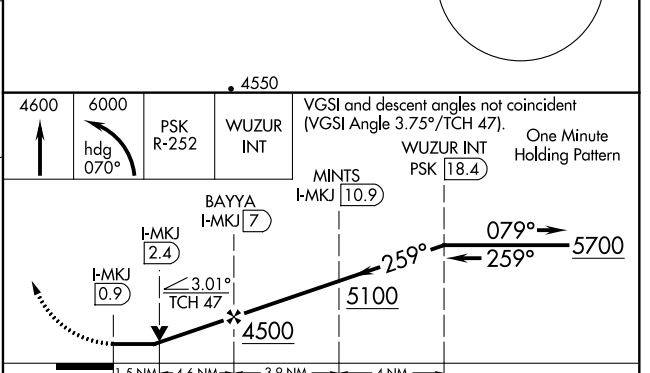

LOC RWY 26

MOUNTAIN EMPIRE (MKJ)

<p>▼ Circling NA north of Rwy 8-26. ▲ NA Helicopter visibility reduction below 3/4 SM NA. DME required.</p>	<p>MISSED APPROACH: Climb to 4600 then climbing left turn to 6000 on heading 070° and PSK VORTAC R-252 to WUZUR INT and hold.</p>	
<p>AWOS-3 123.875</p>	<p>ATLANTA CENTER 127.85 269.3</p>	<p>UNICOM 122.7 (CTAF) 0</p>

NE-3, 25 FEB 2021 to 25 MAR 2021

NE-3, 25 FEB 2021 to 25 MAR 2021

ELEV 2558	TDZE 2519
-----------	-----------

REIL Rwys 8 and 26
MIRL Rwy 8-26 0

FAF to MAP 6.1 NM

Knots	60	90	120	150	180
Min:Sec	6:06	4:04	3:03	2:26	2:02