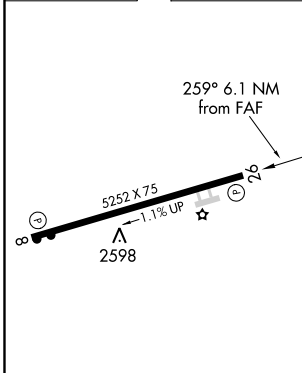

LOC RWY 26

MOUNTAIN EMPIRE (MKJ)

<p>▼ Circling NA north of Rwy 8-26. ▲ NA Helicopter visibility reduction below 3/4 SM NA. DME required.</p>	<p>MISSED APPROACH: Climb to 4600 then climbing left turn to 6000 on heading 070° and PSK VORTAC R-252 to WUZUR INT and hold.</p>	
<p>AWOS-3 123.875</p>	<p>ATLANTA CENTER 127.85 269.3</p>	<p>UNICOM 122.7 (CTAF) 0</p>

NE-3, 25 FEB 2021 to 25 MAR 2021

NE-3, 25 FEB 2021 to 25 MAR 2021

ELEV 2558	TDZE 2519
-----------	-----------

REIL Rwys 8 and 26
MIRL Rwy 8-26 0

FAF to MAP 6.1 NM

Knots	60	90	120	150	180
Min:Sec	6:06	4:04	3:03	2:26	2:02