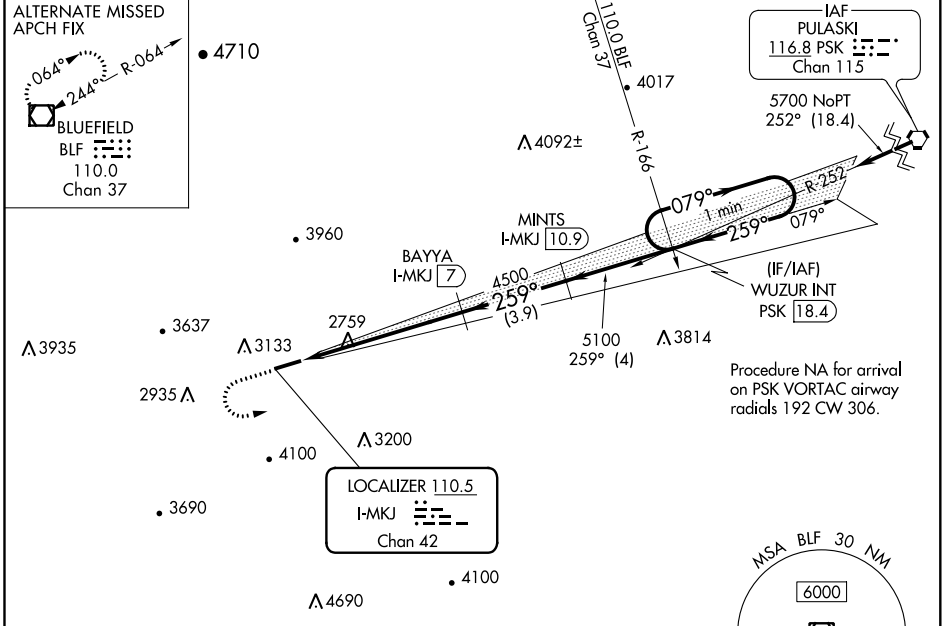

LOC/DME I-MKJ 110.5 Chan 42	APP CRS 259°	Rwy Idg TDZE Apt Elev 5252 2519 2558
-------------------------------------------------	------------------------	--------------------------------------------------------------------------

LOC RWY 26

MOUNTAIN EMPIRE (MKJ)

<p>▼ Circling NA north of Rwy 8-26. ▲ NA Helicopter visibility reduction below 3/4 SM NA. DME required.</p>	<p>MISSED APPROACH: Climb to 4600 then climbing left turn to 6000 on heading 070° and PSK VORTAC R-252 to WUZUR INT and hold.</p>	
<p>AWOS-3 123.875</p>	<p>ATLANTA CENTER 127.85 269.3</p>	<p>UNICOM 122.7 (CTAF) 0</p>

NE-3, 25 FEB 2021 to 25 MAR 2021

NE-3, 25 FEB 2021 to 25 MAR 2021

ELEV 2558	TDZE 2519
-----------	-----------

REIL Rwys 8 and 26
MIRL Rwy 8-26 0

FAF to MAP 6.1 NM

Knots	60	90	120	150	180
Min:Sec	6:06	4:04	3:03	2:26	2:02

CATEGORY	A	B	C	D
S-26	3160-1	641 (700-1)	3160-1 7/8 641 (700-1 7/8)	NA
☑ CIRCLING	3260-1	702 (800-1)	4440-3 1882 (1900-3)	NA