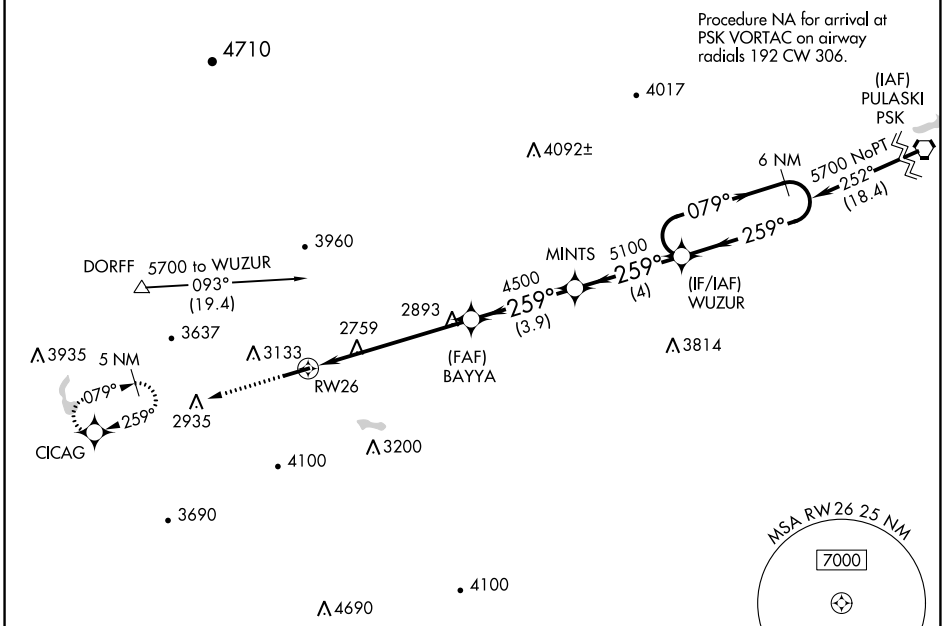

WAAS CH 72802 W26A	APP CRS 259°	Rwy Idg TDZE Apt Elev	5252 2519 2558
--	------------------------	-----------------------------	---

RNAV (GPS) RWY 26

MOUNTAIN EMPIRE (MKJ)

⚠ For uncompensated Baro-VNAV systems, LNAV/VNAV NA below -20°C (-4°F) or above 54°C (130°F). Circling NA north of Rwy 8-26. Rwy 26 helicopter visibility reduction below 3/4 SM NA. DME/DME RNP-0.3 NA.

MISSED APPROACH: Climb to 6200 direct CICAG and hold, continue climb-in-hold to 6200.

AWOS-3 123.875	ATLANTA CENTER 127.85 269.3	UNICOM 122.7 (CTAF) 0
--------------------------	---------------------------------------	---------------------------------

NE-3, 25 FEB 2021 to 25 MAR 2021

NE-3, 25 FEB 2021 to 25 MAR 2021

ELEV 2558	TDZE 2519
-----------	-----------

CATEGORY	A	B	C	D
LPV DA	3096-2		577 (600-2)	NA
LNAV/VNAV DA	3159-2½		640 (700-2½)	NA
LNAV MDA	3140-1	621 (600-1)	3140-1¾ 621 (600-1¾)	NA
C CIRCLING	3260-1	702 (800-1)	4440-3 1882 (1900-3)	NA