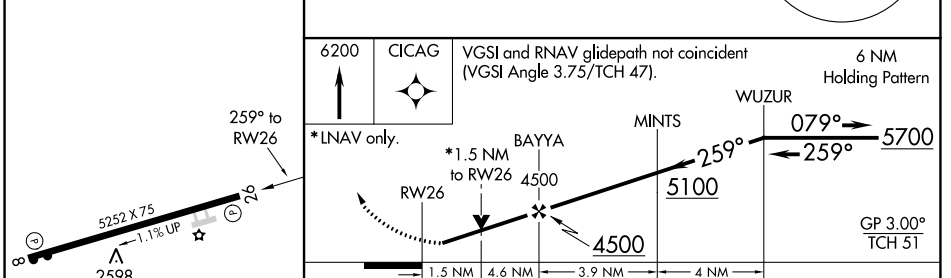

WAAS CH 72802 W26A	APP CRS 259°	Rwy Idg TDZE Apt Elev	5252 2519 2558
--	------------------------	-----------------------------	---

RNAV (GPS) RWY 26

MOUNTAIN EMPIRE (MKJ)

⚠ For uncompensated Baro-VNAV systems, LNAV/VNAV NA below -20°C (-4°F) or above 54°C (130°F). Circling NA north of Rwy 8-26. Rwy 26 helicopter visibility reduction below 3/4 SM NA. DME/DME RNP-0.3 NA.

MISSED APPROACH: Climb to 6200 direct CICAG and hold, continue climb-in-hold to 6200.

AWOS-3 123.875	ATLANTA CENTER 127.85 269.3	UNICOM 122.7 (CTAF) 0
--------------------------	---------------------------------------	---------------------------------

NE-3, 25 FEB 2021 to 25 MAR 2021

NE-3, 25 FEB 2021 to 25 MAR 2021

ELEV 2558	TDZE 2519
-----------	-----------

CATEGORY	A	B	C	D
LPV DA	3096-2		577 (600-2)	NA
LNAV/VNAV DA	3159-2½		640 (700-2½)	NA
LNAV MDA	3140-1	621 (600-1)	3140-1¾ 621 (600-1¾)	NA
C CIRCLING	3260-1	702 (800-1)	4440-3 1882 (1900-3)	NA