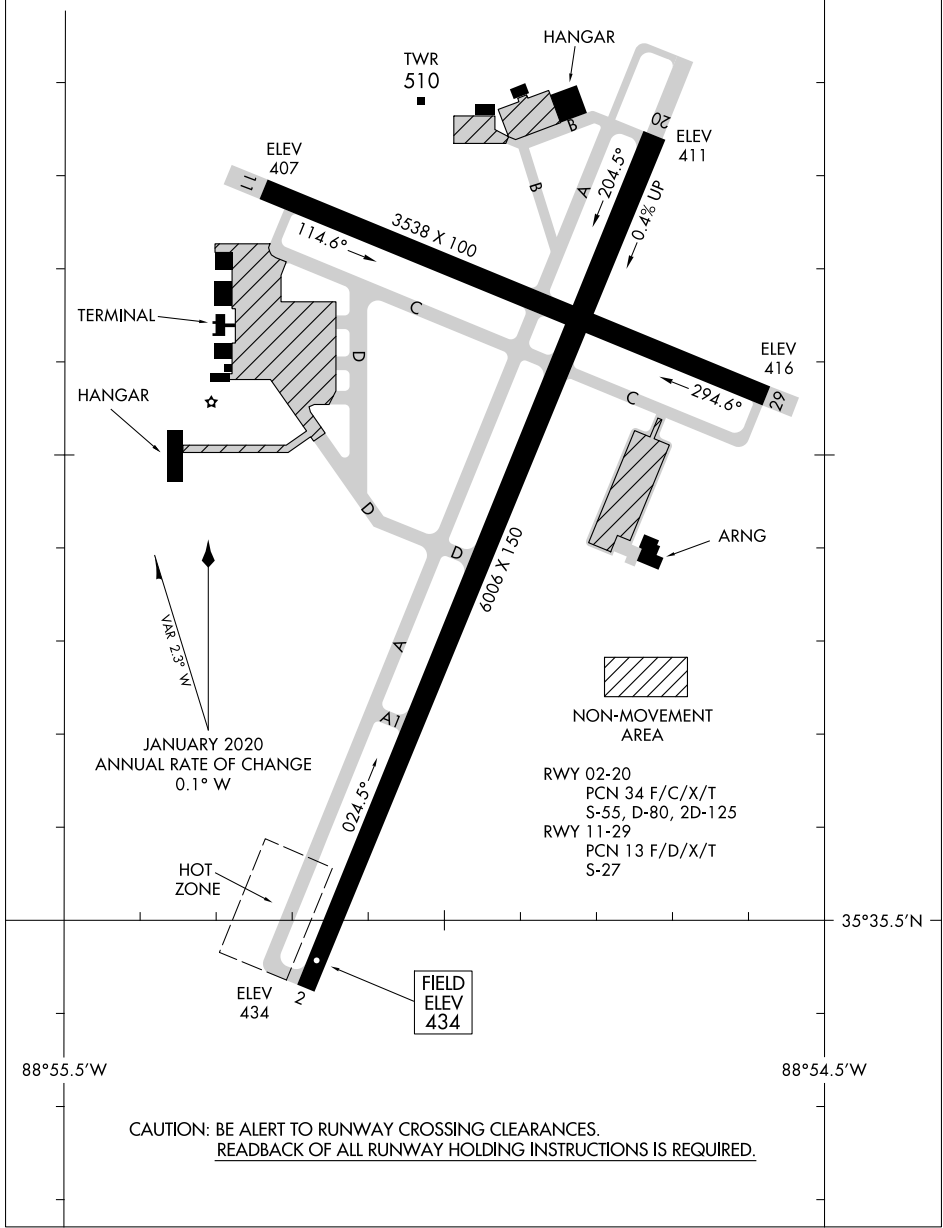

AIRPORT DIAGRAM

AL-5062 (FAA)

MC KELLAR-SIPES RGNL (MKL)
JACKSON, TENNESSEE

ASOS
119.325
JACKSON TOWER ★
127.15 249.95
GND CON
120.9

35°36.5'N

SE-1, 25 FEB 2021 to 25 MAR 2021

SE-1, 25 FEB 2021 to 25 MAR 2021

CAUTION: BE ALERT TO RUNWAY CROSSING CLEARANCES.
READBACK OF ALL RUNWAY HOLDING INSTRUCTIONS IS REQUIRED.

AIRPORT DIAGRAM

JACKSON, TENNESSEE
MC KELLAR-SIPES RGNL (MKL)

88°55.5'W

88°54.5'W

35°35.5'N