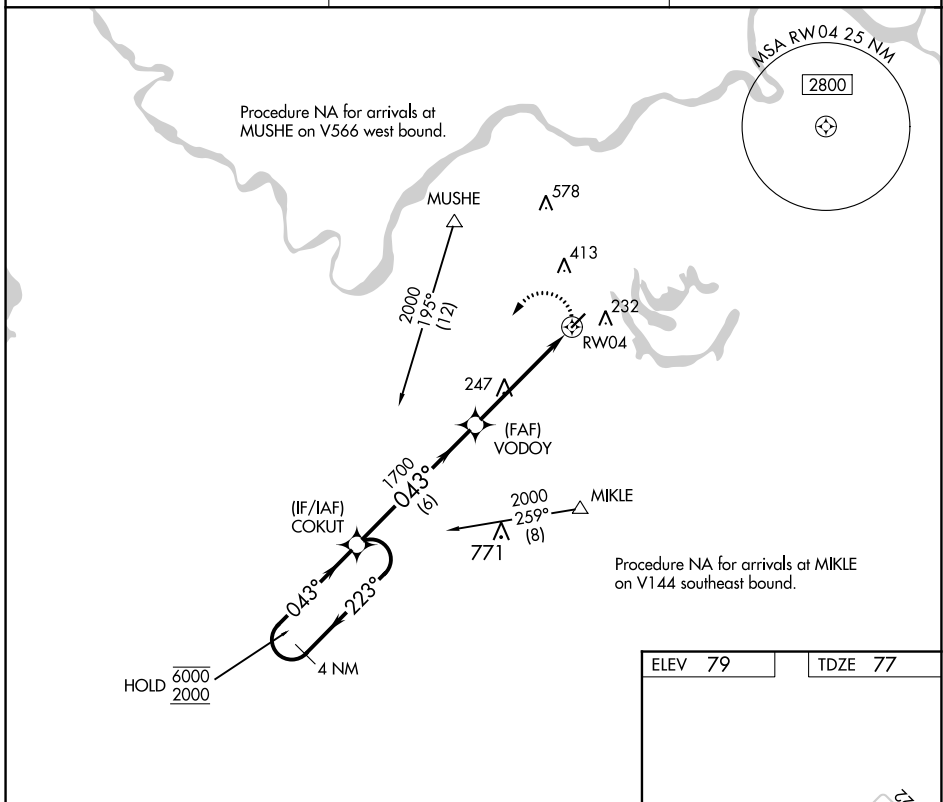

APP CRS 043°	Rwy Idg 3799 TDZE 77 Apt Elev 79
------------------------	---

RNAV (GPS) RWY 4

MARKSVILLE MUNI (MKV)

RNP APCH:

NA Circling Rwy 22 NA at night. Use Esler Rgnl altimeter setting.
When not received, use Alexandria Intl.

MISSED APPROACH: Climbing left turn to 2000 direct COKUT and hold.

ESF ASOS
119.425

POLK APP CON
125.4 302.2

CTAF
122.9 0

SC-4, 25 FEB 2021 to 25 MAR 2021

SC-4, 25 FEB 2021 to 25 MAR 2021

CATEGORY	A	B	C	D
LNVA MDA	680-1	603 (700-1)	NA	
C CIRCLING	760-1 681 (700-1)	820-1 741 (800-1)	NA	