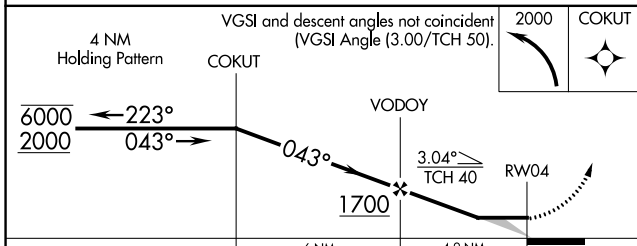

MISSED APPROACH: Climbing left turn to 2000 direct COKUT and hold.

ESF ASOS
119.425

POLK APP CON
125.4 302.2

CTAF
122.9 0

SC-4, 25 FEB 2021 to 25 MAR 2021

SC-4, 25 FEB 2021 to 25 MAR 2021

CATEGORY	A	B	C	D
LNVA MDA	680-1	603 (700-1)	NA	
C CIRCLING	760-1 681 (700-1)	820-1 741 (800-1)	NA	