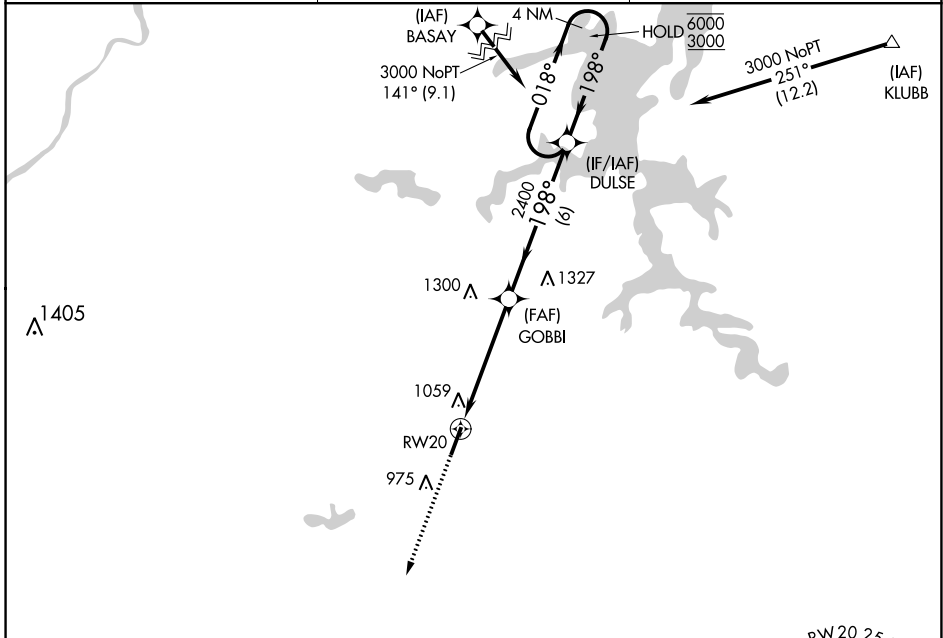

APP CRS	Rwy Idg	5602
198°	TDZE	771
	Apt Elev	771

RNAV (GPS) RWY 20

MC ALESTER RGNL (M.L.C)

RNP APCH.	MISSED APPROACH: Climb to 3000 direct AHAMU and hold.
-----------	---

ASOS 135.125	FORT WORTH CENTER 132.2 338.35	UNICOM 122.95 (CTAF)
------------------------	--	--------------------------------

CATEGORY	A	B	C	D
LNAV MDA	1320-1	549 (600-1)	1320-1½	549 (600-1½)
C CIRCLING	1360-1	589 (600-1)	1360-1½	1420-2 649 (700-2)

SC-1, 25 FEB 2021 to 25 MAR 2021

SC-1, 25 FEB 2021 to 25 MAR 2021