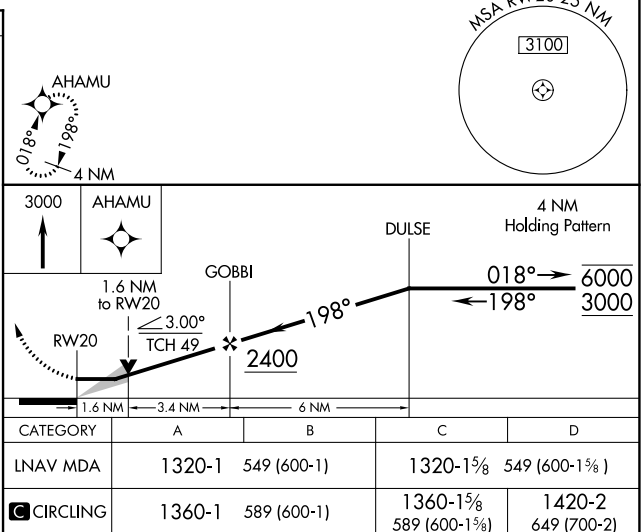

APP CRS	Rwy Idg	5602
198°	TDZE	771
	Apt Elev	771

RNAV (GPS) RWY 20

MC ALESTER RGNL (M.L.C)

RNP APCH.	MISSED APPROACH: Climb to 3000 direct AHAMU and hold.
-----------	---

ASOS 135.125	FORT WORTH CENTER 132.2 338.35	UNICOM 122.95 (CTAF)
------------------------	--	--------------------------------

CATEGORY	A	B	C	D
LNAV MDA	1320-1	549 (600-1)	1320-1½	549 (600-1½)
C CIRCLING	1360-1	589 (600-1)	1360-1½	1420-2 649 (700-2)

SC-1, 25 FEB 2021 to 25 MAR 2021

SC-1, 25 FEB 2021 to 25 MAR 2021