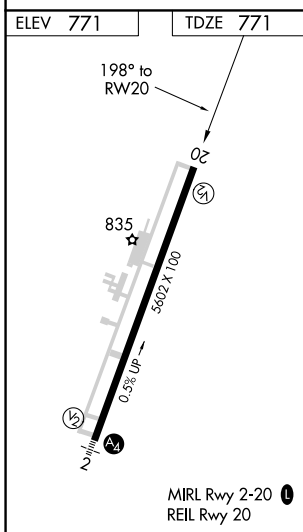

APP CRS	Rwy Idg	5602
198°	TDZE	771
	Apt Elev	771

RNAV (GPS) RWY 20

MC ALESTER RGNL (M.L.C)

RNP APCH.	MISSED APPROACH: Climb to 3000 direct AHAMU and hold.
-----------	---

ASOS 135.125	FORT WORTH CENTER 132.2 338.35	UNICOM 122.95 (CTAF)
------------------------	--	--------------------------------