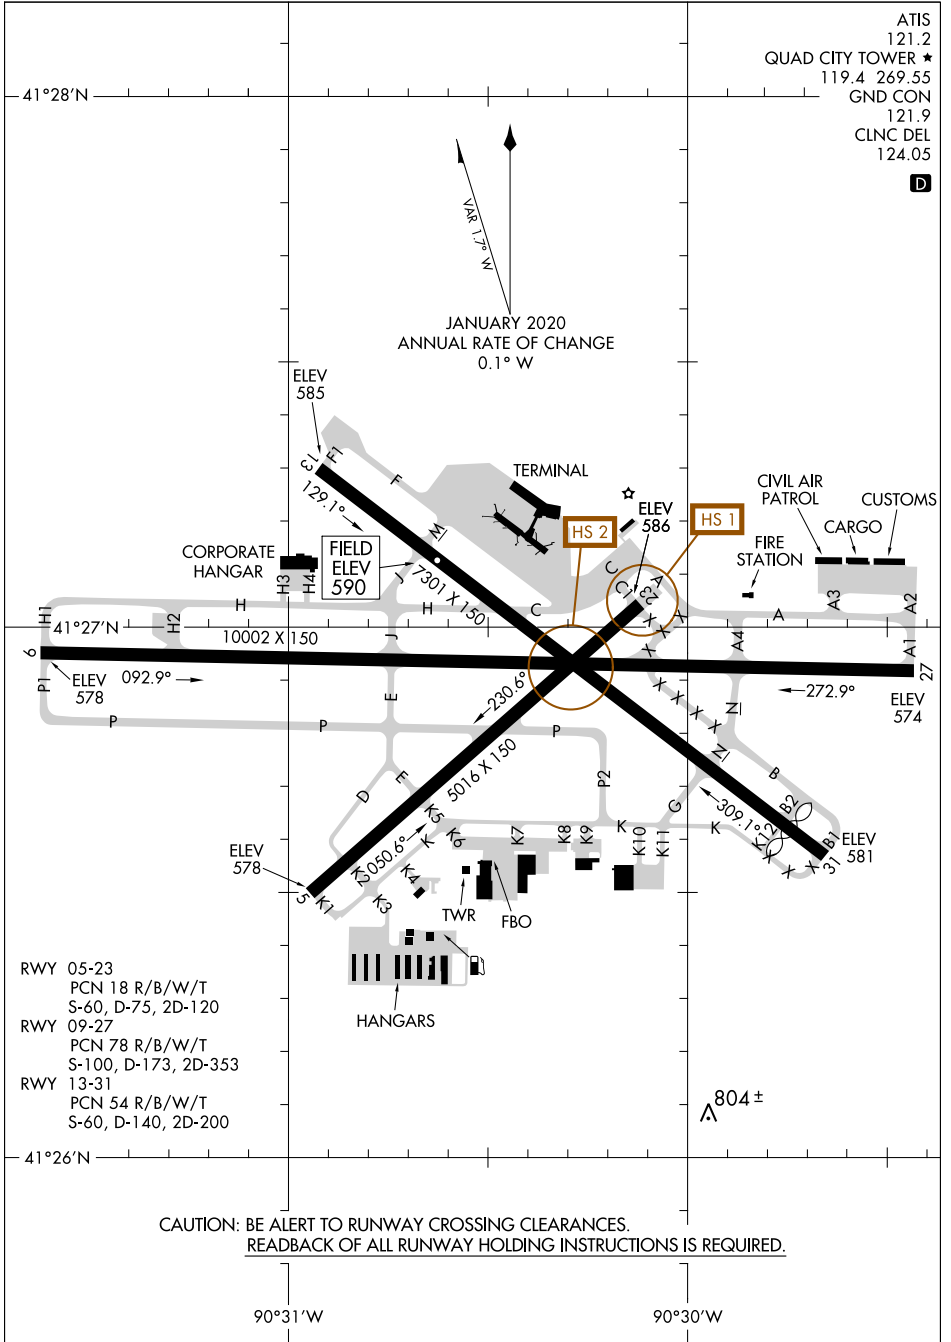

AIRPORT DIAGRAM

AL-269 (FAA)

QUAD CITY INTL (MLI)
MOLINE, ILLINOIS

EC-3, 25 FEB 2021 to 25 MAR 2021

EC-3, 25 FEB 2021 to 25 MAR 2021

AIRPORT DIAGRAM

MOLINE, ILLINOIS
QUAD CITY INTL (MLI)