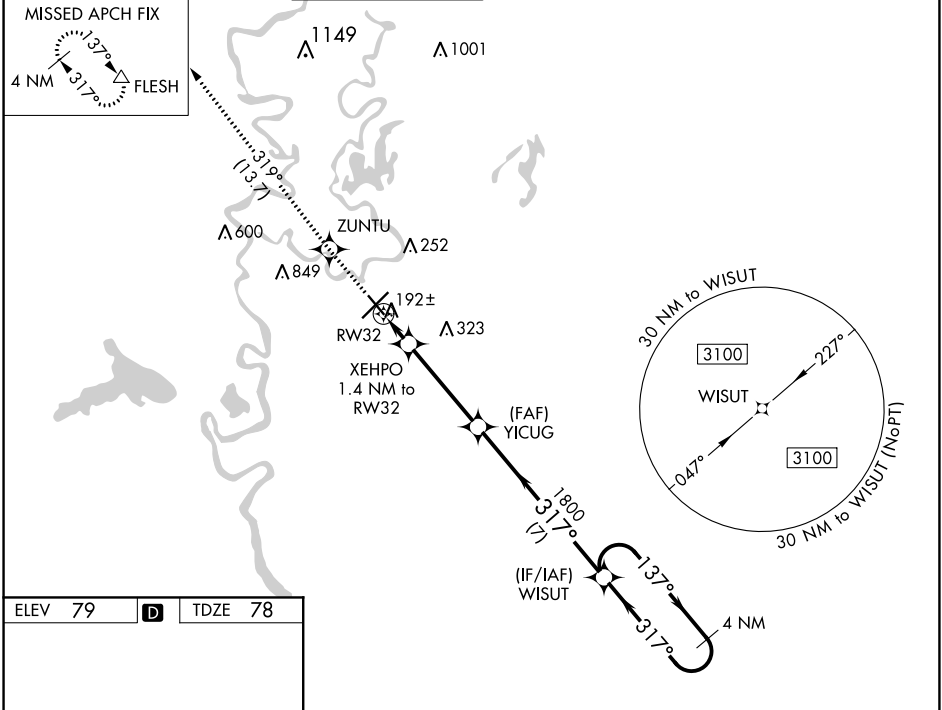

WAAS CH 56428 W32A	APP CRS 317°	Rwy ldg 4999 TDZE 78 Apt Elev 79
----------------------------------------	------------------------	-------------------------------------------------------------

RNAV (GPS) RWY 32

MONROE RGNL (MLU)

RNP APCH.

ASR For uncompensated Baro-VNAV systems, LNAV/VNAV NA below -15°C or above 43°C. Circling Rwy 14 NA at night.

MISSED APPROACH: Climb to 3000 direct ZUNTU on track 319° to FLESH and hold.

3000	ZUNTU	tr 319°	FLESH	4 NM Holding Pattern
*LNAV only.		XEHPO 1.4 NM to RW32	YICUG 1800	WISUT 3100
RW32		560*	1800	GP 3.00° TCH 50

CATEGORY	A	B	C	D
LPV DA		328-1	250 (300-1)	
LNAV/VNAV DA		356-1	278 (300-1)	
LNAV MDA	460-1	382 (400-1)	460-1½ 382 (400-1½)	
C CIRCLING	580-1	501 (600-1)	740-1¾ 661 (700-1¾)	1160-3 1081 (1100-3)

SC-4, 25 FEB 2021 to 25 MAR 2021

SC-4, 25 FEB 2021 to 25 MAR 2021