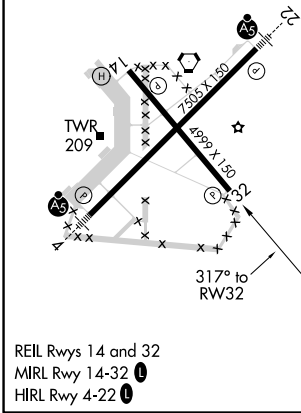

WAAS CH 56428 W32A	APP CRS 317°	Rwy ldg 4999 TDZE 78 Apt Elev 79
----------------------------------------	------------------------	-------------------------------------------------------------

RNAV (GPS) RWY 32

MONROE RGNL (MLU)

RNP APCH.

ASR For uncompensated Baro-VNAV systems, LNAV/VNAV NA below -15°C or above 43°C. Circling Rwy 14 NA at night.

MISSED APPROACH: Climb to 3000 direct ZUNTU on track 319° to FLESH and hold.

3000	ZUNTU	tr 319°	FLESH	4 NM Holding Pattern
*LNAV only.		XEHPO 1.4 NM to RW32	YICUG 1800	WISUT 3100
RW32		560*	1800	GP 3.00° TCH 50

CATEGORY	A	B	C	D
LPV DA		328-1	250 (300-1)	
LNAV/VNAV DA		356-1	278 (300-1)	
LNAV MDA	460-1	382 (400-1)	460-1½ 382 (400-1½)	
C CIRCLING	580-1	501 (600-1)	740-1¾ 661 (700-1¾)	1160-3 1081 (1100-3)