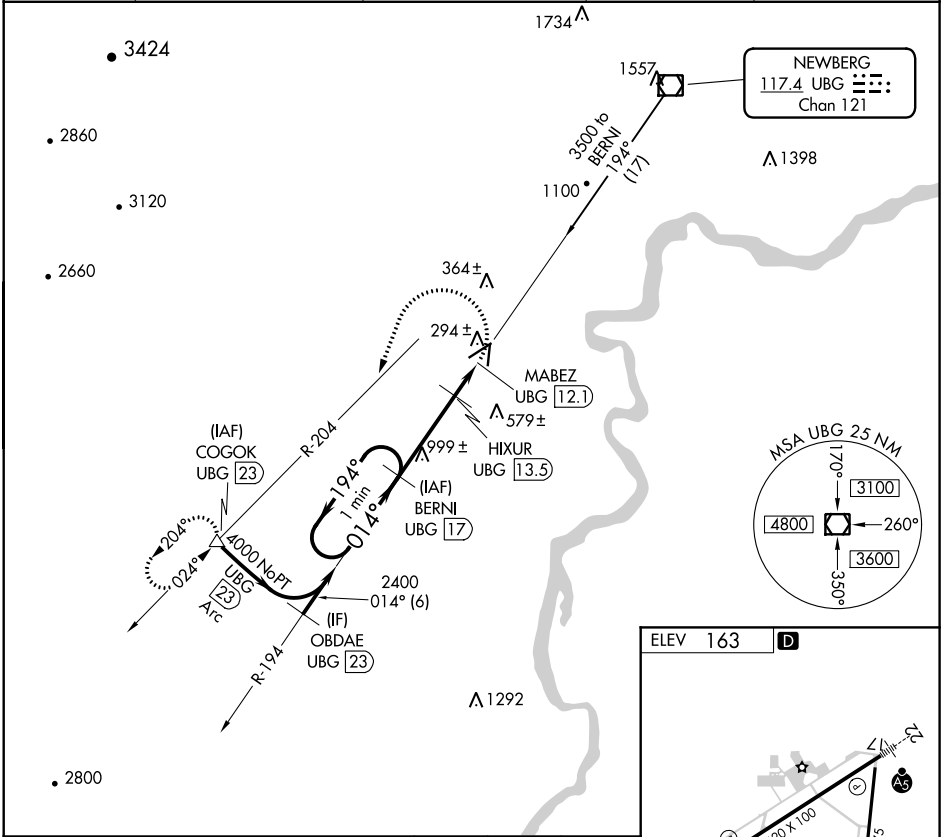

VOR/DME UBG 117.4 Chan 121	APP CRS 014°	Rwy Idg TDZE Apt Elev N/A N/A 163
--	------------------------	---

VOR/DME-B

MC MINNVILLE MUNI (MMV)

⚠ When local altimeter setting not received use Aurora State altimeter setting and increase all MDA 60 feet and all visibility 1/4 mile.

⚠ MISSED APPROACH: Climbing left turn to 4800 via heading 180° and UBG VOR/DME R-204 to COGOK/UBG 23 DME and hold, continue climb-in-hold to 4800. When authorized by ATC, climb-in-hold to 6000.

ASOS 135.675	PORTLAND APP CON 126.0 284.6 (NORTH)	SEATTLE CENTER 125.8 291.7 (SOUTH)	CLNC DEL 118.35	UNICOM 123.0 (CTAF) 0
------------------------	--	--	---------------------------	--

CATEGORY	A	B	C	D
CIRCLING	840-1	677 (700-1)	840-2 677 (700-2)	880-2 1/4 717 (800-2 1/4)

NW-1, 25 FEB 2021 to 25 MAR 2021

NW-1, 25 FEB 2021 to 25 MAR 2021