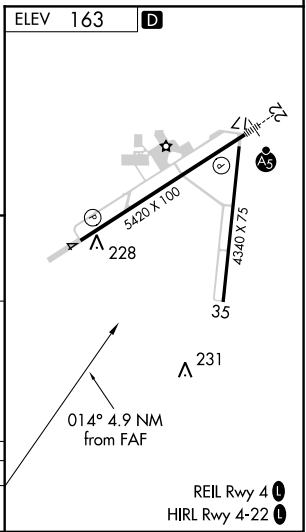

VOR/DME UBG 117.4 Chan 121	APP CRS 014°	Rwy Idg TDZE Apt Elev N/A N/A 163
--	------------------------	---

VOR/DME-B

MC MINNVILLE MUNI (MMV)

⚠ When local altimeter setting not received use Aurora State altimeter setting and increase all MDA 60 feet and all visibility 1/4 mile.

⚠ MISSED APPROACH: Climbing left turn to 4800 via heading 180° and UBG VOR/DME R-204 to COGOK/UBG 23 DME and hold, continue climb-in-hold to 4800. When authorized by ATC, climb-in-hold to 6000.

ASOS 135.675	PORTLAND APP CON 126.0 284.6 (NORTH)	SEATTLE CENTER 125.8 291.7 (SOUTH)	CLNC DEL 118.35	UNICOM 123.0 (CTAF) 0
------------------------	--	--	---------------------------	--

CATEGORY	A	B	C	D
CIRCLING	840-1	677 (700-1)	840-2 677 (700-2)	880-2 1/4 717 (800-2 1/4)

NW-1, 25 FEB 2021 to 25 MAR 2021

NW-1, 25 FEB 2021 to 25 MAR 2021