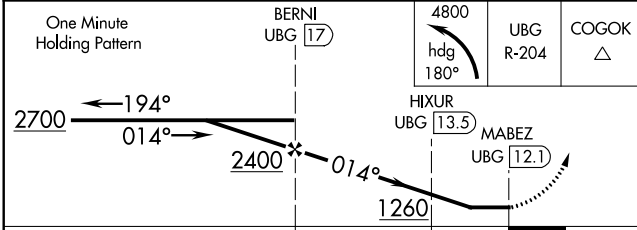

VOR/DME UBG 117.4 Chan 121	APP CRS 014°	Rwy Idg TDZE Apt Elev N/A N/A 163
--	------------------------	---

VOR/DME-B

MC MINNVILLE MUNI (MMV)

⚠ When local altimeter setting not received use Aurora State altimeter setting and increase all MDA 60 feet and all visibility 1/4 mile.

⚠ MISSED APPROACH: Climbing left turn to 4800 via heading 180° and UBG VOR/DME R-204 to COGOK/UBG 23 DME and hold, continue climb-in-hold to 4800. When authorized by ATC, climb-in-hold to 6000.

ASOS 135.675	PORTLAND APP CON 126.0 284.6 (NORTH)	SEATTLE CENTER 125.8 291.7 (SOUTH)	CLNC DEL 118.35	UNICOM 123.0 (CTAF) 0
------------------------	--	--	---------------------------	--

CATEGORY	A	B	C	D
CIRCLING	840-1	677 (700-1)	840-2 677 (700-2)	880-2 1/4 717 (800-2 1/4)

NW-1, 25 FEB 2021 to 25 MAR 2021

NW-1, 25 FEB 2021 to 25 MAR 2021