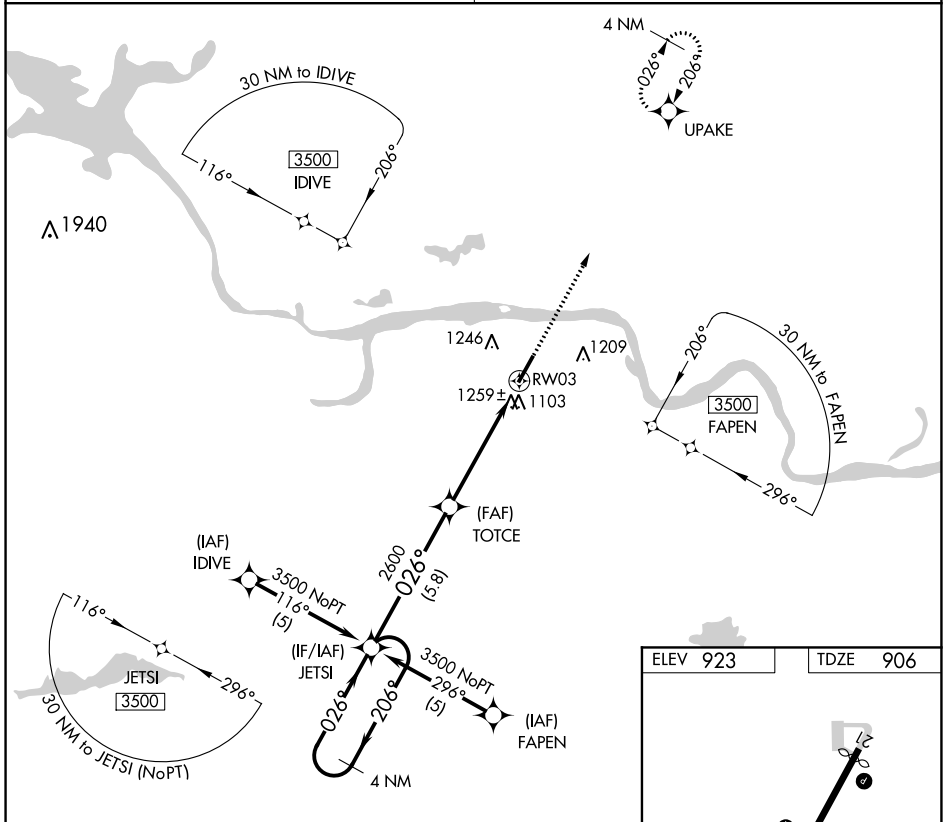

RNAV (GPS) RWY 3

PETIT JEAN PARK (MPJ)

APP CRS	Rwy Idg	5414
026°	TDZE	906
	Apt Elev	923

▼ Use Russellville altimeter setting.
▲ NA Procedure NA at night.
 GPS or RNP-0.3 required. DME/DME RNP-0.3 NA.

MISSED APPROACH: Climb to 3500 via 026° course to UPAKE WP and hold.

MEMPHIS CENTER
128.475 377.15

CTAF
122.9

CATEGORY	A	B	C	D
LNVA MDA	1620-1	714 (800-1)	1620-2	NA
CIRCLING	1660-1	1720-1 ¼	1720-2 ¼	NA
	737 (800-1)	797 (800-1 ¼)	797 (800-2 ¼)	

SC-1, 25 FEB 2021 to 25 MAR 2021

SC-1, 25 FEB 2021 to 25 MAR 2021