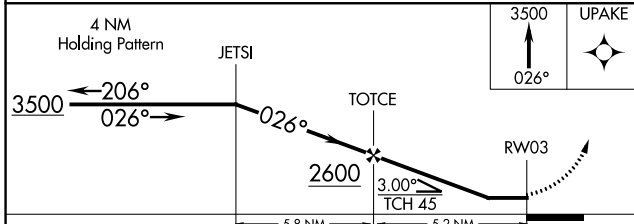

RNAV (GPS) RWY 3

PETIT JEAN PARK (MPJ)

APP CRS	Rwy Idg	5414
026°	TDZE	906
	Apt Elev	923

▼ Use Russellville altimeter setting.
▲ NA Procedure NA at night.
GPS or RNP-0.3 required. DME/DME RNP-0.3 NA.

MISSED APPROACH: Climb to 3500 via 026° course to UPAKE WP and hold.

MEMPHIS CENTER
128.475 377.15

CTAF
122.9

CATEGORY	A	B	C	D
LNVA MDA	1620-1	714 (800-1)	1620-2	NA
CIRCLING	1660-1	1720-1 ¼	1720-2 ¼	NA
	737 (800-1)	797 (800-1 ¼)	797 (800-2 ¼)	

SC-1, 25 FEB 2021 to 25 MAR 2021

SC-1, 25 FEB 2021 to 25 MAR 2021