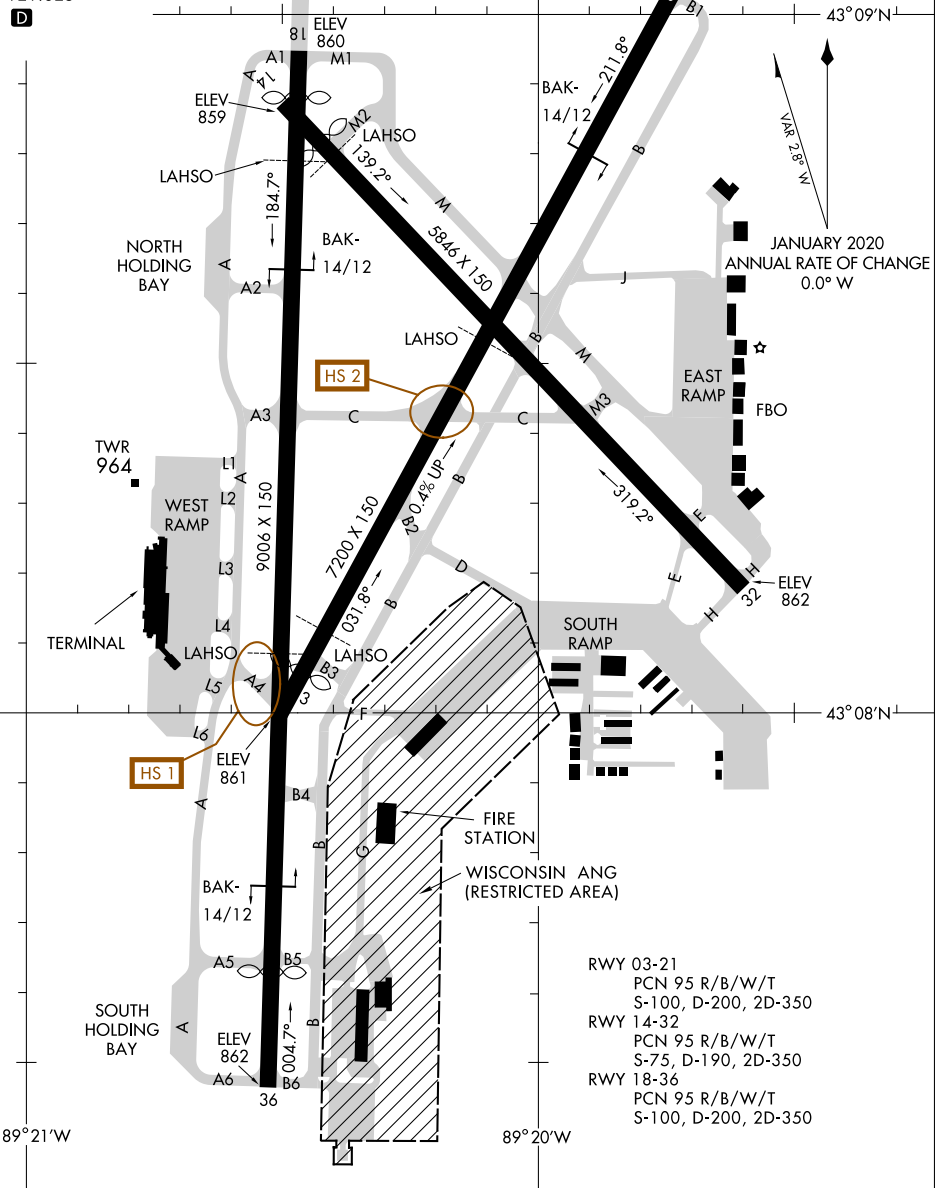

AIRPORT DIAGRAM

DANE COUNTY RGNL TRUAX FIELD (MSN)

AL-245 (FAA)

MADISON, WISCONSIN

ATIS
 124.65 278.3
 MADISON TOWER*
 119.3 257.8
 GND CON
 121.9 348.6
 CLNC DEL
 121.625

CAUTION: BE ALERT TO RUNWAY CROSSING CLEARANCES.
 READBACK OF ALL RUNWAY HOLDING INSTRUCTIONS IS REQUIRED.

EC-3, 25 FEB 2021 to 25 MAR 2021

EC-3, 25 FEB 2021 to 25 MAR 2021

AIRPORT DIAGRAM

DANE COUNTY RGNL TRUAX FIELD (MSN)

MADISON, WISCONSIN