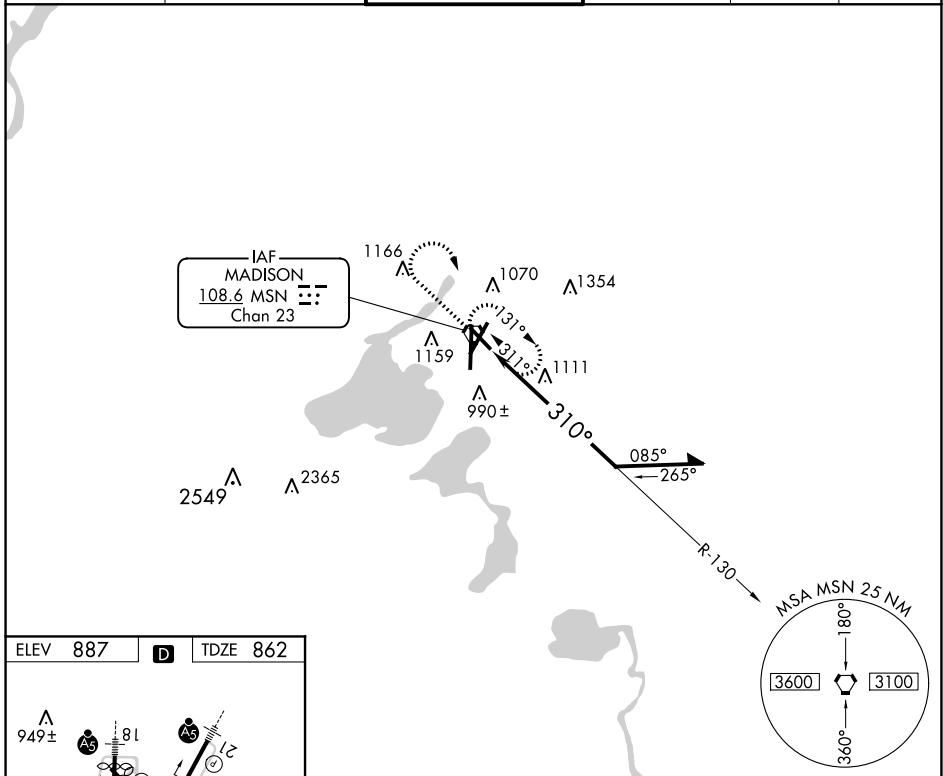

VORTAC MSN 108.6 Chan 23	APP CRS 310°	Rwy Idg 5846 TDZE 862 Apt Elev 887
--	------------------------	---

VOR RWY 32

DANE COUNTY RGNL-TRUAX FIELD (MSN)

<p>⚠ When VGSi inop, Straight-In and Circling Rwy 32 procedures NA at night. Visibility reduction by helicopters NA.</p>		<p>MISSED APPROACH: Climb to 2600 then right turn direct MSN VORTAC and hold.</p>			
ATIS 124.65 278.3	MADISON APP CON * 135.45 343.7	MADISON TOWER * 119.3 (CTAF) 0 257.8	GND CON 121.9 348.6	CINC DEL 121.625	UNICOM 122.95

CATEGORY	A	B	C	D
S-32	1560-1	698 (700-1)	1560-2	698 (700-2)
C CIRCLING	1560-1	673 (700-1)	1560-2 673 (700-2)	1700-2¾ 813 (900-2¾)

EC-3, 25 FEB 2021 to 25 MAR 2021

EC-3, 25 FEB 2021 to 25 MAR 2021