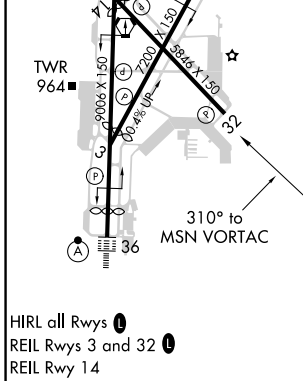

VORTAC MSN 108.6 Chan 23	APP CRS 310°	Rwy Idg 5846 TDZE 862 Apt Elev 887
--	------------------------	---

VOR RWY 32

DANE COUNTY RGNL-TRUAX FIELD (MSN)

<p>⚠ When VGSi inop, Straight-In and Circling Rwy 32 procedures NA at night. Visibility reduction by helicopters NA.</p>		<p>MISSED APPROACH: Climb to 2600 then right turn direct MSN VORTAC and hold.</p>			
ATIS 124.65 278.3	MADISON APP CON * 135.45 343.7	MADISON TOWER * 119.3 (CTAF) 0 257.8	GND CON 121.9 348.6	CINC DEL 121.625	UNICOM 122.95

CATEGORY	A	B	C	D
S-32	1560-1	698 (700-1)	1560-2	698 (700-2)
C CIRCLING	1560-1	673 (700-1)	1560-2 673 (700-2)	1700-2¾ 813 (900-2¾)

EC-3, 25 FEB 2021 to 25 MAR 2021

EC-3, 25 FEB 2021 to 25 MAR 2021