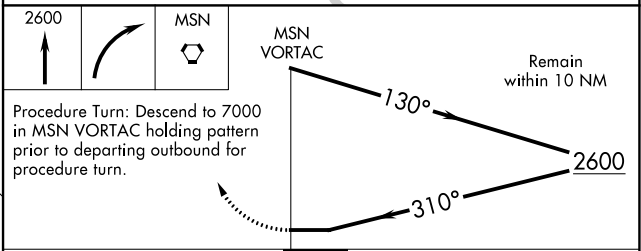

VORTAC MSN 108.6 Chan 23	APP CRS 310°	Rwy Idg 5846 TDZE 862 Apt Elev 887
--	------------------------	---

VOR RWY 32

DANE COUNTY RGNL-TRUAX FIELD (MSN)

<p>⚠ When VGSi inop, Straight-In and Circling Rwy 32 procedures NA at night. Visibility reduction by helicopters NA.</p>		<p>MISSED APPROACH: Climb to 2600 then right turn direct MSN VORTAC and hold.</p>			
ATIS 124.65 278.3	MADISON APP CON * 135.45 343.7	MADISON TOWER * 119.3 (CTAF) 0 257.8	GND CON 121.9 348.6	CINC DEL 121.625	UNICOM 122.95

CATEGORY	A	B	C	D
S-32	1560-1	698 (700-1)	1560-2	698 (700-2)
C CIRCLING	1560-1	673 (700-1)	1560-2 673 (700-2)	1700-2¾ 813 (900-2¾)

EC-3, 25 FEB 2021 to 25 MAR 2021

EC-3, 25 FEB 2021 to 25 MAR 2021