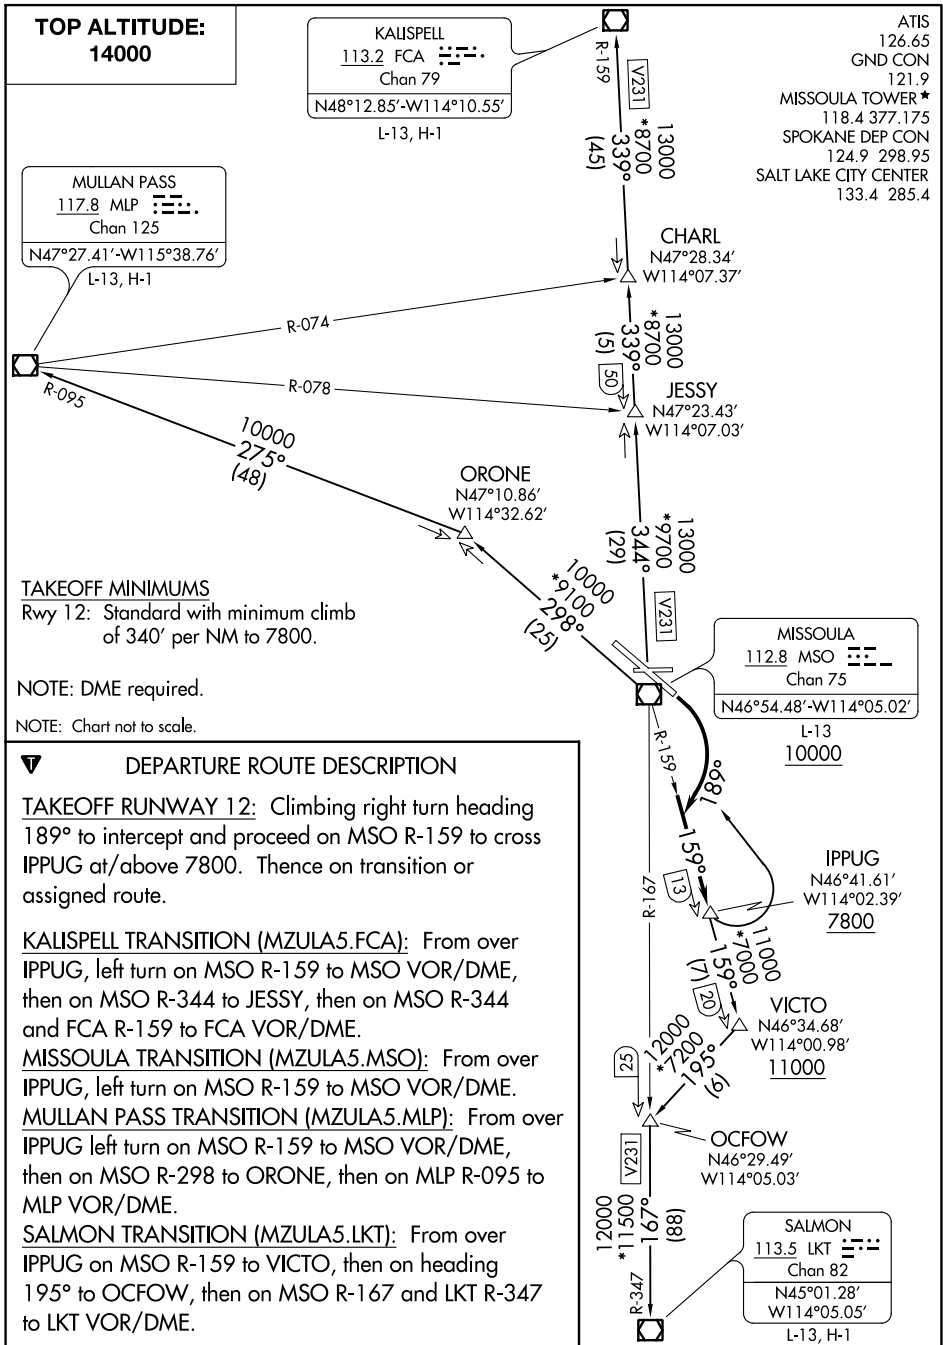

# MZULA FIVE DEPARTURE

AL-266 (FAA)

MISSOULA INTL (MSO)  
MISSOULA, MONTANA

NW-1, 25 FEB 2021 to 25 MAR 2021

NW-1, 25 FEB 2021 to 25 MAR 2021

# MZULA FIVE DEPARTURE

(MZULA5.IPPUG) 24MAY18

MISSOULA, MONTANA  
MISSOULA INTL (MSO)