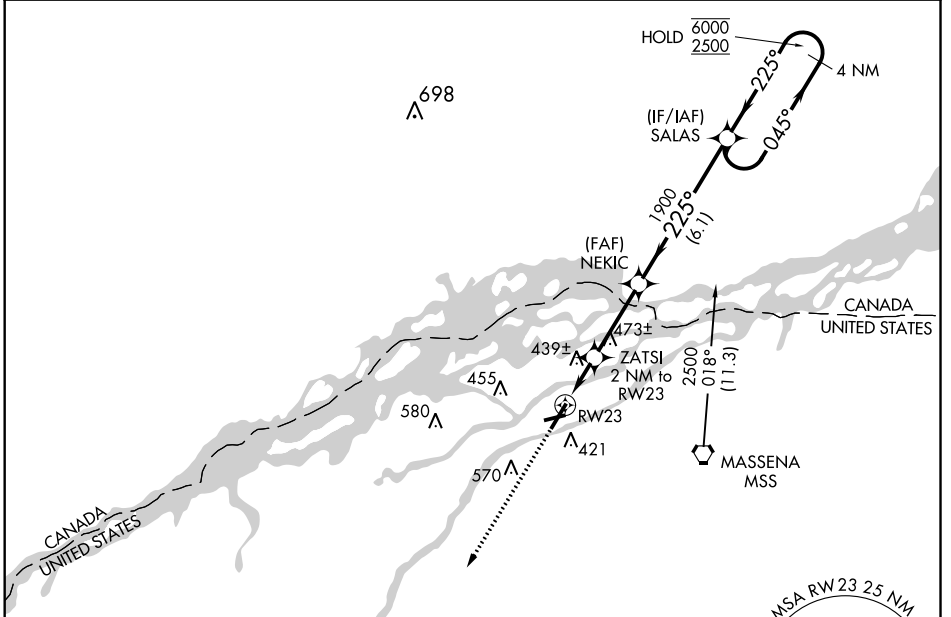

# RNAV (GPS) RWY 23

MASSENA INTL-RICHARDS FIELD (MSS)

APP CRS	Rwy Idg	<b>5601</b>
<b>225°</b>	TDZE	<b>221</b>
	Apt Elev	<b>221</b>

RNP APCH.	MISSED APPROACH: Climb to 2800 direct DORIE and hold.
Rwy 23 helicopter visibility reduction below 1 SM NA. Straight-in Rwy 23 NA at night, Circling Rwy 9, 23, 27 NA at night.	

ASOS <b>128.075</b>	BOSTON CENTER <b>135.25 377.1</b>	UNICOM <b>123.0</b> (CTAF)
------------------------	--------------------------------------	-------------------------------

NE-2, 25 FEB 2021 to 25 MAR 2021

NE-2, 25 FEB 2021 to 25 MAR 2021