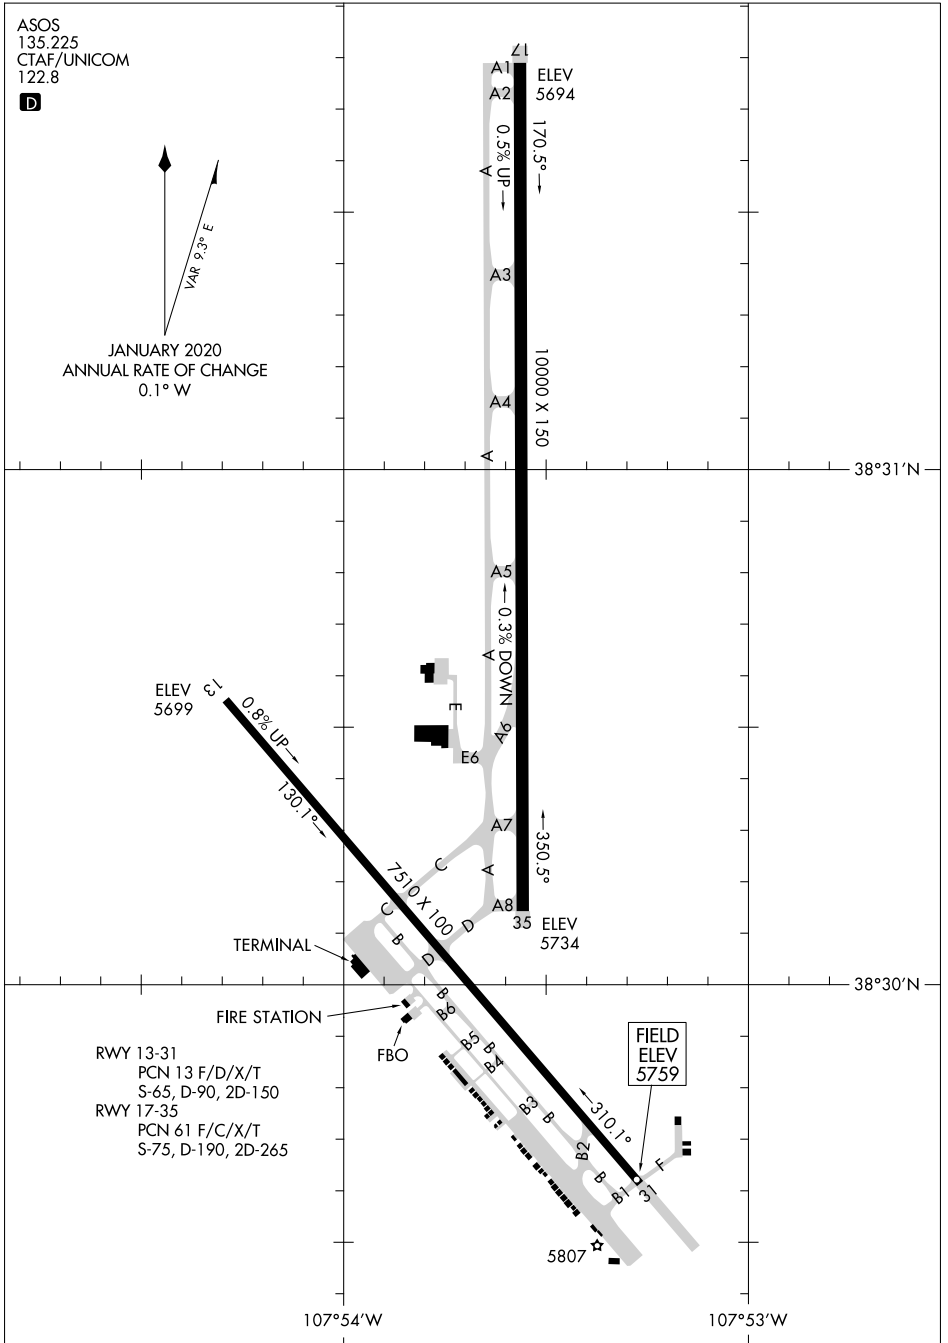

AIRPORT DIAGRAM

AL-668 (FAA)

MONTROSE RGNL (MTJ)
MONTROSE, COLORADO

ASOS
135.225
CTAF/UNICOM
122.8

VAR 9.3° E
JANUARY 2020
ANNUAL RATE OF CHANGE
0.1° W

SW-1, 25 FEB 2021 to 25 MAR 2021

SW-1, 25 FEB 2021 to 25 MAR 2021

RWY 13-31
PCN 13 F/D/X/T
S-65, D-90, 2D-150

RWY 17-35
PCN 61 F/C/X/T
S-75, D-190, 2D-265

AIRPORT DIAGRAM

MONTROSE, COLORADO
MONTROSE RGNL (MTJ)