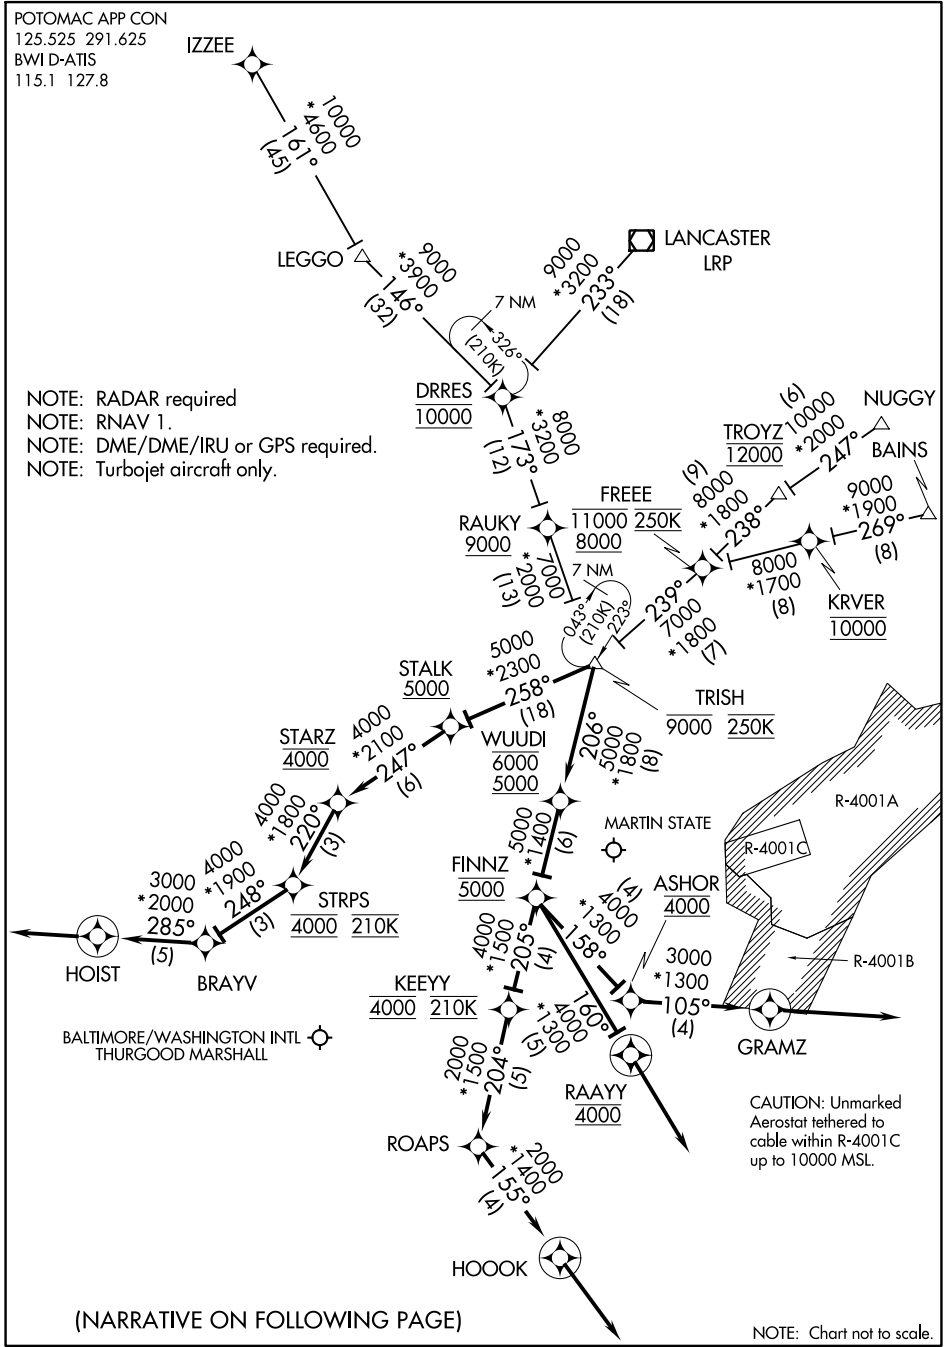

TRISH THREE ARRIVAL (RNAV)

BALTIMORE, MARYLAND

POTOMAC APP CON
125.525 291.625
BWI D-ATIS
115.1 127.8

- NOTE: RADAR required
- NOTE: RNAV 1.
- NOTE: DME/DME/IRU or GPS required.
- NOTE: Turbojet aircraft only.

NE-3, 25 FEB 2021 to 25 MAR 2021

NE-3, 25 FEB 2021 to 25 MAR 2021

(NARRATIVE ON FOLLOWING PAGE)

NOTE: Chart not to scale.

TRISH THREE ARRIVAL (RNAV)

BALTIMORE, MARYLAND