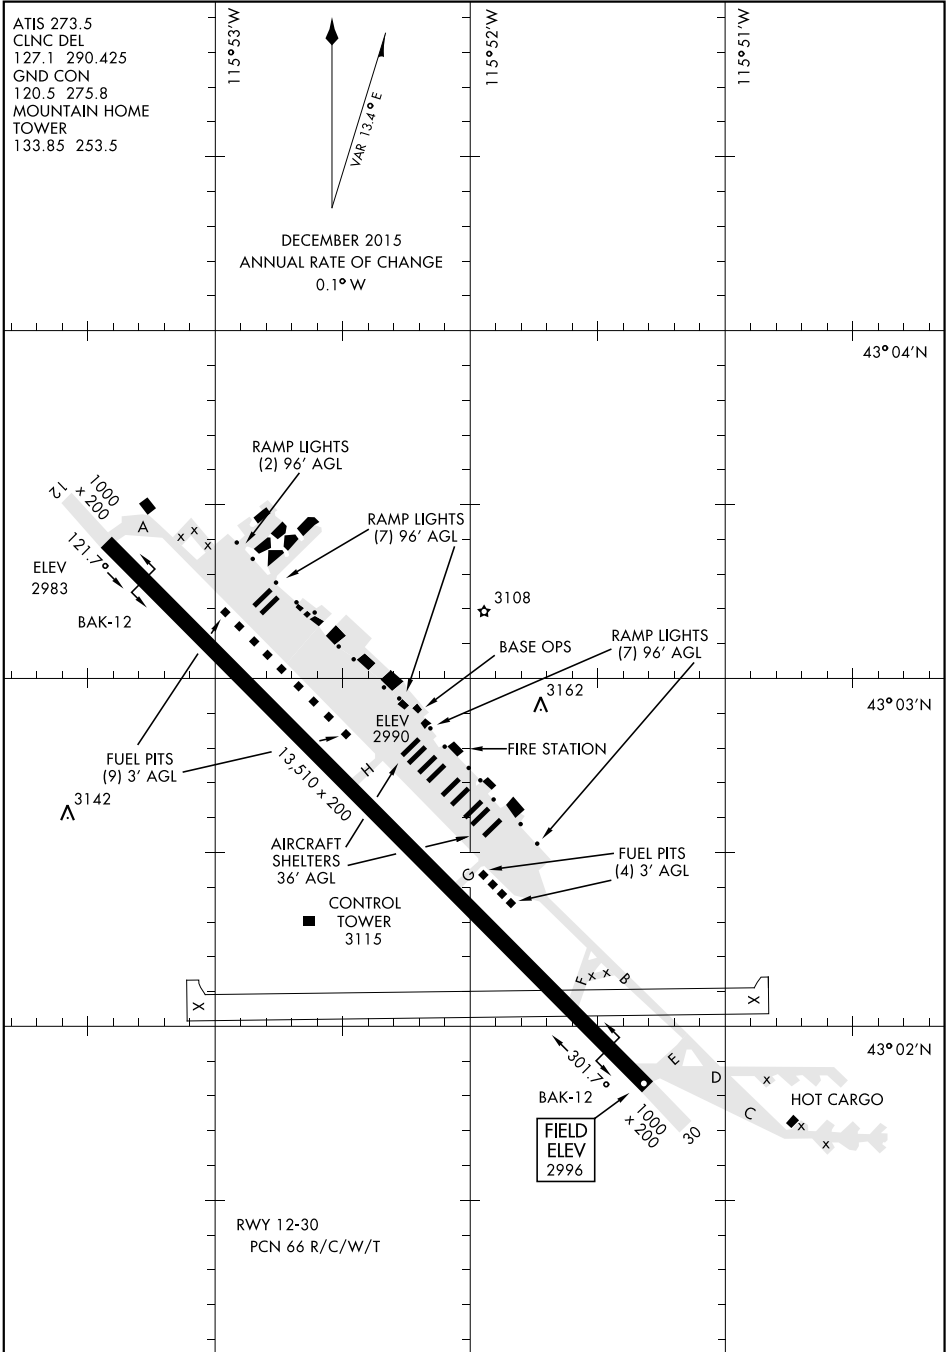

AIRPORT DIAGRAM

AFD-323 [USAF]

MOUNTAIN HOME AFB (KMUO)

MOUNTAIN HOME, IDAHO

ATIS 273.5
 CLNC DEL 127.1 290.425
 GND CON 120.5 275.8
 MOUNTAIN HOME TOWER 133.85 253.5

115°53'W

115°52'W

115°51'W

DECEMBER 2015
 ANNUAL RATE OF CHANGE
 0.1° W

43°04'N

43°03'N

43°02'N

NW-1, 25 FEB 2021 to 25 MAR 2021

NW-1, 25 FEB 2021 to 25 MAR 2021

AIRPORT DIAGRAM

MOUNTAIN HOME, IDAHO

MOUNTAIN HOME AFB (KMUO)