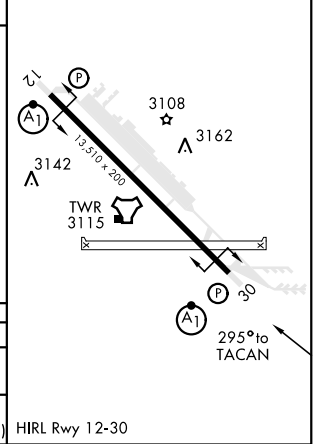

TACAN Z RWY 30

MOUNTAIN HOME AFB (KMUO)

TACAN MUO Chan 87	APCH CRS 295°	Rwy Idg 13,510 TDZE 2996 Arprt Elev 2996
----------------------	------------------	--

AL-323 [USAF]

* When ALS inop, increase CAT AB RVR to 55 and vis to 1 mile, CAT CDE vis to 1 1/2 miles.
 ** Circling NA NE of Rwy 12-30.

NW-1, 25 FEB 2021 to 25 MAR 2021

NW-1, 25 FEB 2021 to 25 MAR 2021

EMERG SAFE ALT 100 NM 14,200

ELEV 2996	TDZE 2996
-----------	-----------

CATEGORY	A	B	C	D	E
S-30 *	3480/24 484 (500-1/2)		3480/50 484 (500-1)		
CIRCLING **	3520-1 524 (600-1)	3560-1 564 (600-1)	3560-1 1/2 564 (600-1 1/2)	3560-2 564 (600-2)	3700-2 1/2 704 (800-2 1/2)