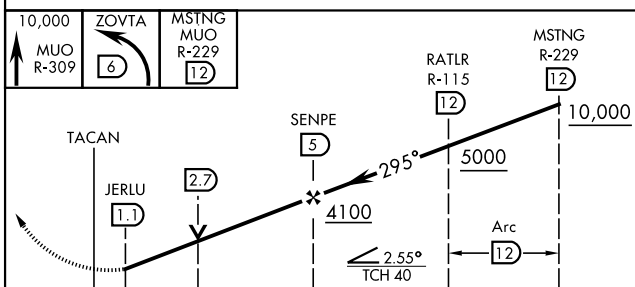

TACAN Z RWY 30

MOUNTAIN HOME AFB (KMUO)

TACAN MUO Chan 87	APCH CRS 295°	Rwy Idg 13,510 TDZE 2996 Arprt Elev 2996
----------------------	------------------	--

AL-323 [USAF]

* When ALS inop, increase CAT AB RVR to 55 and vis to 1 mile, CAT CDE vis to 1 1/2 miles.
 ** Circling NA NE of Rwy 12-30.

 ALSF-1

 MISSED APPROACH: Climb to 10,000 via MUO R-309 to ZOVTA/6 DME, turn left and intercept MUO R-229 to MSTNG/12 DME and hold. Continue climb in hold to 10,000.

ATIS 273.5	MOUNTAIN HOME APP CON 124.8 259.1	MOUNTAIN HOME TOWER 133.85 253.5	GND CON 120.5 275.8	CLNC DEL 127.1 290.425
----------------------	---	--	-------------------------------	----------------------------------

NW-1, 25 FEB 2021 to 25 MAR 2021

NW-1, 25 FEB 2021 to 25 MAR 2021

EMERG SAFE ALT 100 NM 14,200

ELEV 2996	TDZE 2996
-----------	-----------

CATEGORY	A	B	C	D	E
S-30 *	3480/24 484 (500-1/2)		3480/50 484 (500-1)		
CIRCLING **	3520-1 524 (600-1)	3560-1 564 (600-1)	3560-1 1/2 564 (600-1 1/2)	3560-2 564 (600-2)	3700-2 1/2 704 (800-2 1/2)