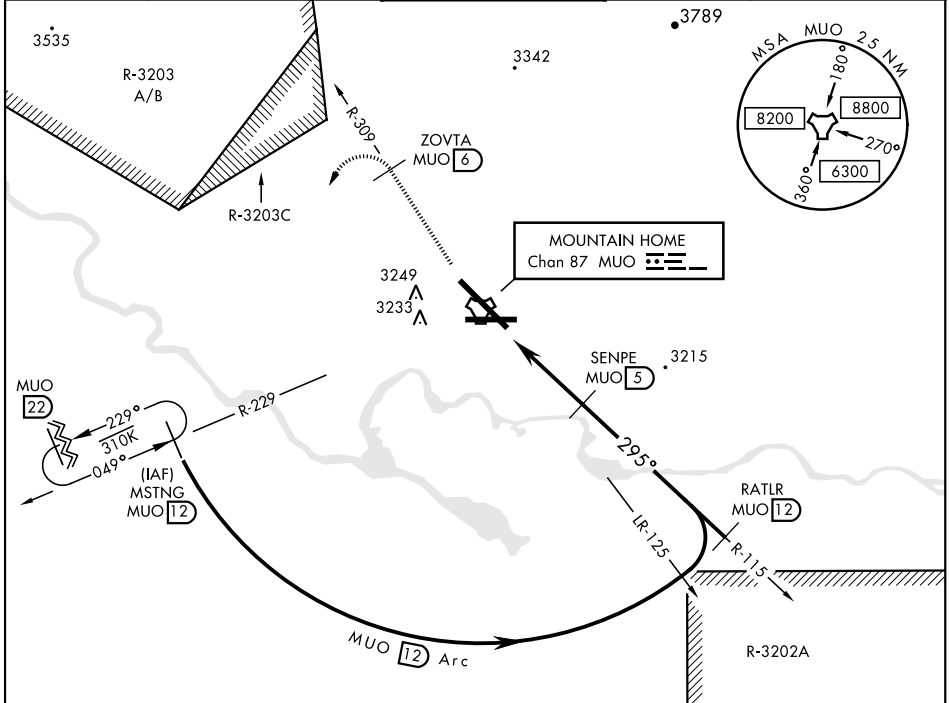

TACAN Z RWY 30

MOUNTAIN HOME AFB (KMUO)

TACAN MUO Chan 87	APCH CRS 295°	Rwy Idg 13,510 TDZE 2996 Arprt Elev 2996
----------------------	------------------	--

AL-323 [USAF]

* When ALS inop, increase CAT AB RVR to 55 and vis to 1 mile, CAT CDE vis to 1 1/2 miles.
 ** Circling NA NE of Rwy 12-30.

 ALSF-1

 MISSED APPROACH: Climb to 10,000 via MUO R-309 to ZOVTA/6 DME, turn left and intercept MUO R-229 to MSTNG/12 DME and hold. Continue climb in hold to 10,000.

ATIS 273.5	MOUNTAIN HOME APP CON 124.8 259.1	MOUNTAIN HOME TOWER 133.85 253.5	GND CON 120.5 275.8	CLNC DEL 127.1 290.425
----------------------	---	--	-------------------------------	----------------------------------

NW-1, 25 FEB 2021 to 25 MAR 2021

NW-1, 25 FEB 2021 to 25 MAR 2021

EMERG SAFE ALT 100 NM 14,200

ELEV 2996	TDZE 2996
-----------	-----------

CATEGORY	A	B	C	D	E
S-30 *	3480/24 484 (500-1/2)		3480/50 484 (500-1)		
CIRCLING **	3520-1 524 (600-1)	3560-1 564 (600-1)	3560-1 1/2 564 (600-1 1/2)	3560-2 564 (600-2)	3700-2 1/2 704 (800-2 1/2)

TACAN Z RWY 30