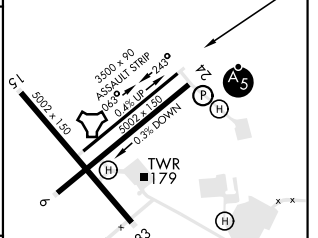

# TACAN RWY 24

LAKEHURST MAXFIELD FLD,

(JOINT BASE MC GUIRE DIX LAKEHURST) (KNEL)

TACAN NEL Chan <b>55</b>	APCH CRS <b>250°</b>	Rwy ldg TDZE Arprt Elev <b>5002</b> <b>101</b> <b>101</b>
-----------------------------	-------------------------	--

AL-223 [USN]

MISSED APPROACH: Climb to 800, then climbing left turn to 2000 to intercept NEL TACAN R-070 and hold.

<p>▼ * When ALS inop increase CAT AB vis to 1 mile, CAT CD vis to 1 1/8.</p>	<p>MC GUIRE APP CON <b>126.475 363.8</b></p>	<p>LAKEHURST TOWER ★ <b>127.775 360.2</b></p>	<p>GND CON <b>118.375 307.05</b></p>
--	--	---	--

ELEV 101	TDZE 101
----------	----------

CATEGORY	A	B	C	D
S-24*	520-1/2 419 (500-1/2)	520-3/4 419 (500-3/4)	520-3/4 419 (500-3/4)	520-3/4 419 (500-3/4)
CIRCLING	640-1 539 (600-1)	720-1 619 (700-1)	720-1 3/4 619 (700-1 3/4)	720-2 619 (700-2)