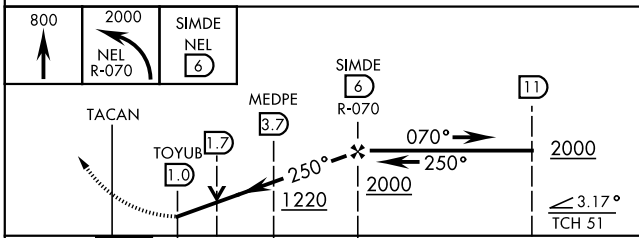

# TACAN RWY 24

LAKEHURST MAXFIELD FLD,

(JOINT BASE MC GUIRE DIX LAKEHURST) (KNEL)

TACAN NEL Chan <b>55</b>	APCH CRS <b>250°</b>	Rwy ldg TDZE Arprt Elev <b>5002</b> <b>101</b> <b>101</b>
-----------------------------	-------------------------	--

AL-223 [USN]

MISSED APPROACH: Climb to 800, then climbing left turn to 2000 to intercept NEL TACAN R-070 and hold.

<p>▼ * When ALS inop increase CAT AB vis to 1 mile, CAT CD vis to 1 1/8.</p>	<p>MC GUIRE APP CON <b>126.475 363.8</b></p>	<p>LAKEHURST TOWER ★ <b>127.775 360.2</b></p>	<p>GND CON <b>118.375 307.05</b></p>
--	--	---	--

ELEV 101	TDZE 101
----------	----------

CATEGORY	A	B	C	D
S-24*	520-1/2 419 (500-1/2)	520-3/4 419 (500-3/4)	520-3/4 419 (500-3/4)	520-3/4 419 (500-3/4)
CIRCLING	640-1 539 (600-1)	720-1 619 (700-1)	720-1 3/4 619 (700-1 3/4)	720-2 619 (700-2)