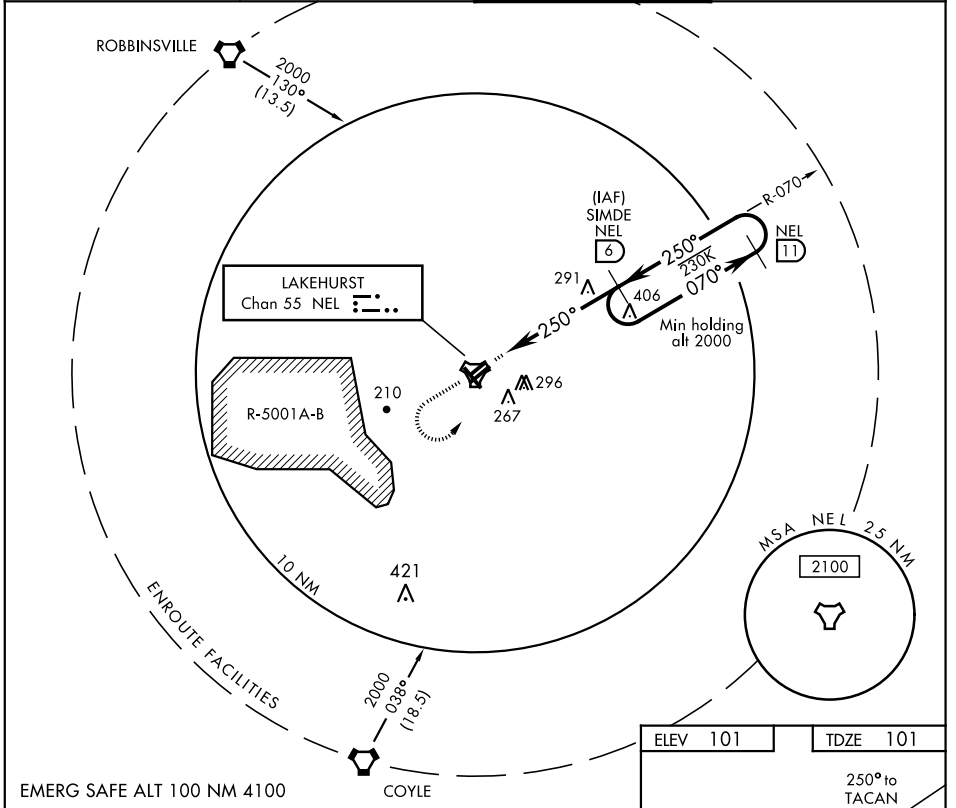

# TACAN RWY 24

LAKEHURST MAXFIELD FLD,

(JOINT BASE MC GUIRE DIX LAKEHURST) (KNEL)

TACAN NEL Chan <b>55</b>	APCH CRS <b>250°</b>	Rwy ldg TDZE Arprt Elev <b>5002</b> <b>101</b> <b>101</b>
-----------------------------	-------------------------	--

AL-223 [USN]

MISSED APPROACH: Climb to 800, then climbing left turn to 2000 to intercept NEL TACAN R-070 and hold.

<p>▼ * When ALS inop increase CAT AB vis to 1 mile, CAT CD vis to 1 1/8.</p>	<p>MC GUIRE APP CON <b>126.475 363.8</b></p>	<p>LAKEHURST TOWER ★ <b>127.775 360.2</b></p>	<p>GND CON <b>118.375 307.05</b></p>
--	--	---	--

ELEV 101	TDZE 101
----------	----------

CATEGORY	A	B	C	D
S-24*	520-1/2 419 (500-1/2)	520-3/4 419 (500-3/4)	520-3/4 419 (500-3/4)	520-3/4 419 (500-3/4)
CIRCLING	640-1 539 (600-1)	720-1 619 (700-1)	720-1 3/4 619 (700-1 3/4)	720-2 619 (700-2)

HIRL Rwy 6-24	179
MRL Rwy 063°-243°	

NE-2, 25 FEB 2021 to 25 MAR 2021

NE-2, 25 FEB 2021 to 25 MAR 2021