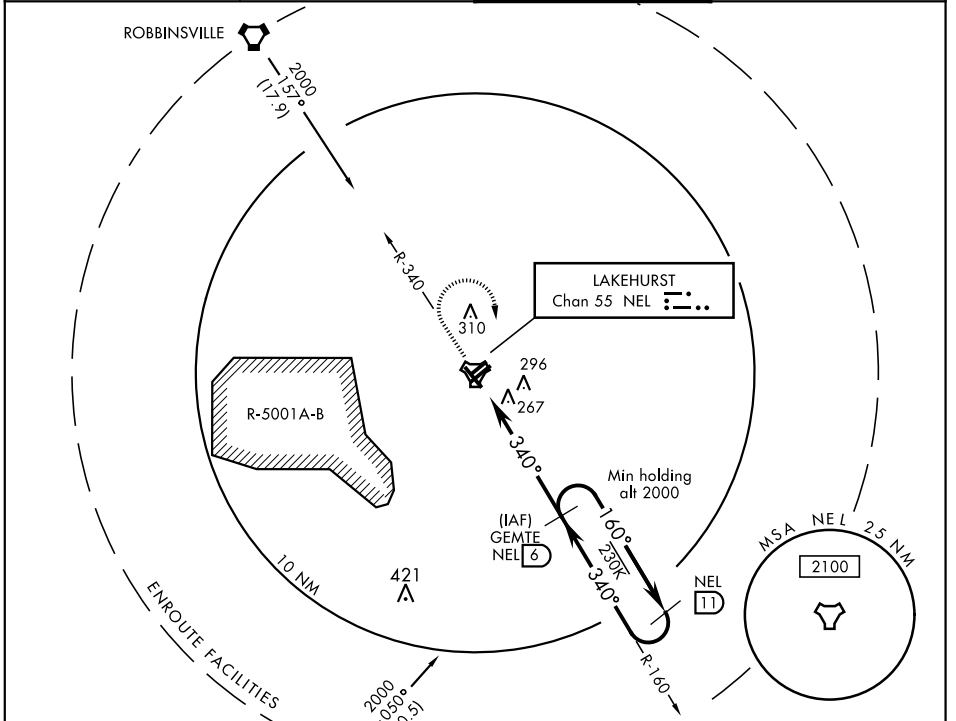

TACAN NEL Chan 55	APCH CRS 340°	Rwy Idg TDZE Arprt Elev 5002 88 101
-----------------------------	-------------------------	---

AL-223 [USN]

(JOINT BASE MC GUIRE DIX LAKEHURST) (KNEL)

<p>ATIS ★ 276.525</p>		<p>MC GUIRE APP CON 126.475 363.8</p>		<p>LAKEHURST TOWER ★ 127.775 360.2</p>		<p>GND CON 118.375 307.05</p>	
--	--	--	--	---	--	--	--

MISSED APPROACH: Climb to 800, then climbing right turn to 2000 to intercept NEL TACAN R-160 to GEMTE and hold.

EMERG SAFE ALT 100 NM 4100

CATEGORY	A	B	C	D
S-33	600-1 512 (500-1)		600- 1 3/8 512 (500-1 3/8)	
CIRCLING	640-1 539 (600-1)	720-1 619 (700-1)	720-1 3/4 619 (700-1 3/4)	720-2 619 (700-2)

ELEV 101	TDZE 88
----------	---------

NE-2, 25 FEB 2021 to 25 MAR 2021

NE-2, 25 FEB 2021 to 25 MAR 2021