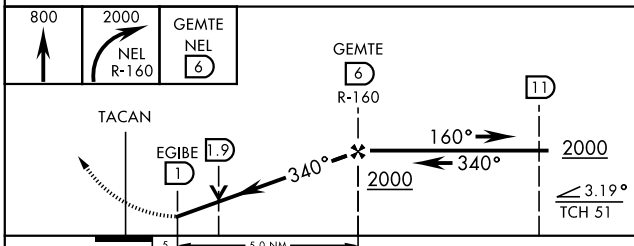

TACAN NEL Chan 55	APCH CRS 340°	Rwy Idg TDZE Arprt Elev 5002 88 101
-----------------------------	-------------------------	---

AL-223 [USN]

(JOINT BASE MC GUIRE DIX LAKEHURST) (KNEL)

<p>ATIS ★ 276.525</p>		<p>MC GUIRE APP CON 126.475 363.8</p>		<p>LAKEHURST TOWER ★ 127.775 360.2</p>		<p>GND CON 118.375 307.05</p>	
--	--	--	--	---	--	--	--

MISSED APPROACH: Climb to 800, then climbing right turn to 2000 to intercept NEL TACAN R-160 to GEMTE and hold.

EMERG SAFE ALT 100 NM 4100

CATEGORY	A	B	C	D
S-33	600-1 512 (500-1)		600- 1 3/8 512 (500-1 3/8)	
CIRCLING	640-1 539 (600-1)	720-1 619 (700-1)	720-1 3/4 619 (700-1 3/4)	720-2 619 (700-2)