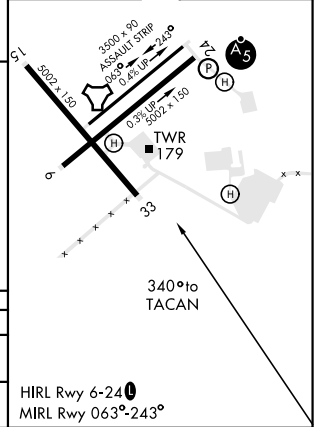

NE-2, 25 FEB 2021 to 25 MAR 2021

NE-2, 25 FEB 2021 to 25 MAR 2021