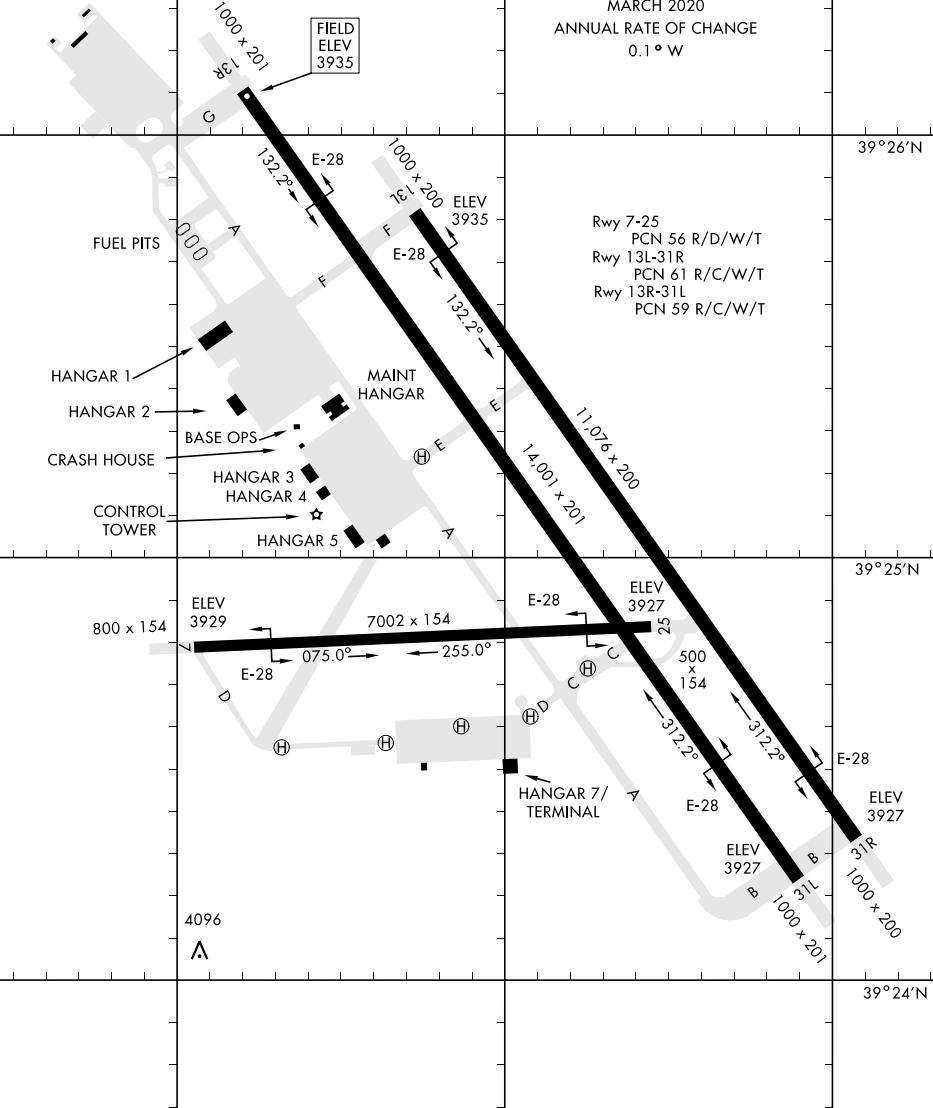

AIRPORT DIAGRAM

AFD-143 [USN]

FALLON NAS (VAN VOORHIS FLD) (KNFL)

FALLON, NEVADA

ATIS ★
 370.925
 NAVY FALLON TOWER ★
 119.25 340.2
 GND CON
 251.15
 CLNC DEL
 353.55

COMBAT AIRCRAFT LOADING AREA

MARCH 2020
 ANNUAL RATE OF CHANGE
 0.1 ° W

Rwy 7-25
 PCN 56 R/D/W/T
 Rwy 13L-31R
 PCN 61 R/C/W/T
 Rwy 13R-31L
 PCN 59 R/C/W/T

SW-4, 25 FEB 2021 to 25 MAR 2021

SW-4, 25 FEB 2021 to 25 MAR 2021

AIRPORT DIAGRAM

FALLON, NEVADA

FALLON NAS (VAN VOORHIS FLD) (KNFL)